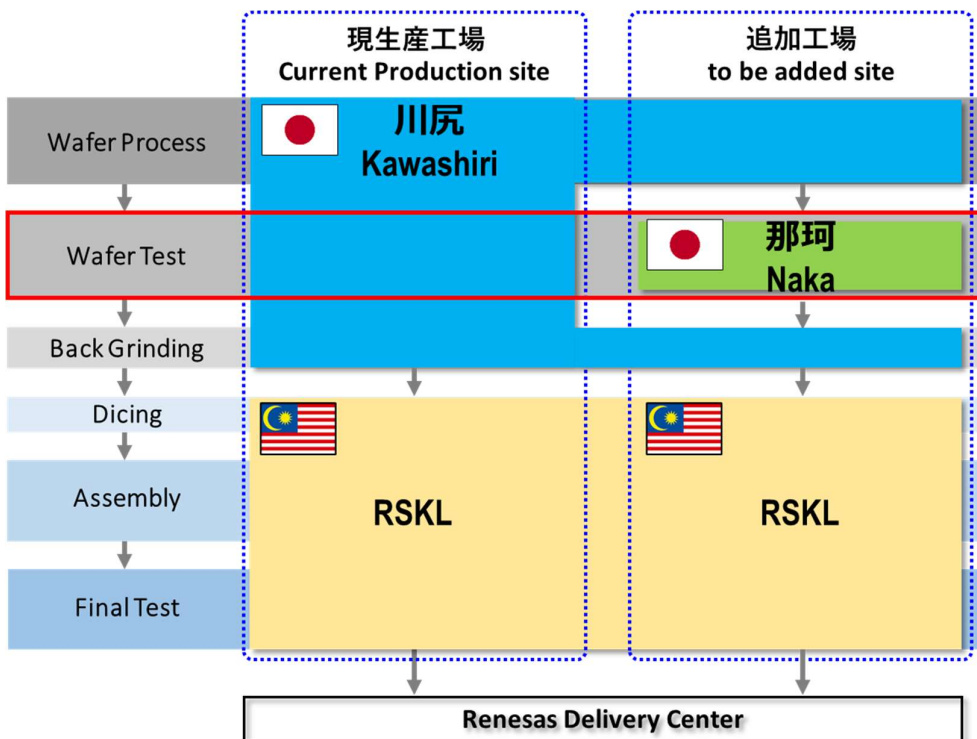

Production flow

Packing label specification

Label example for R5F10PPJCLFB#15Q (F14, 100pin, Cu-wire, Full-carton)

川尻 Kawashiri

那珂 Naka

Remark The wafer test factory can be identified by the parts in red character in above.