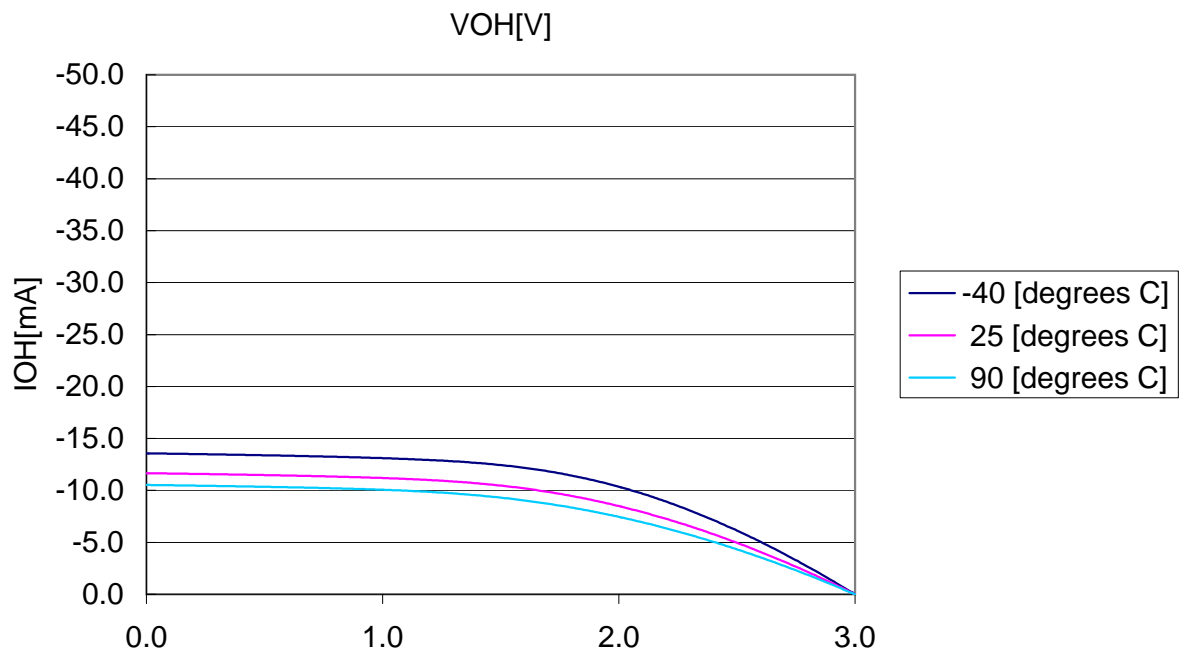

M30624MGA CMOS Port VOH Vcc=3V

Caution: This data is not guaranteed value.