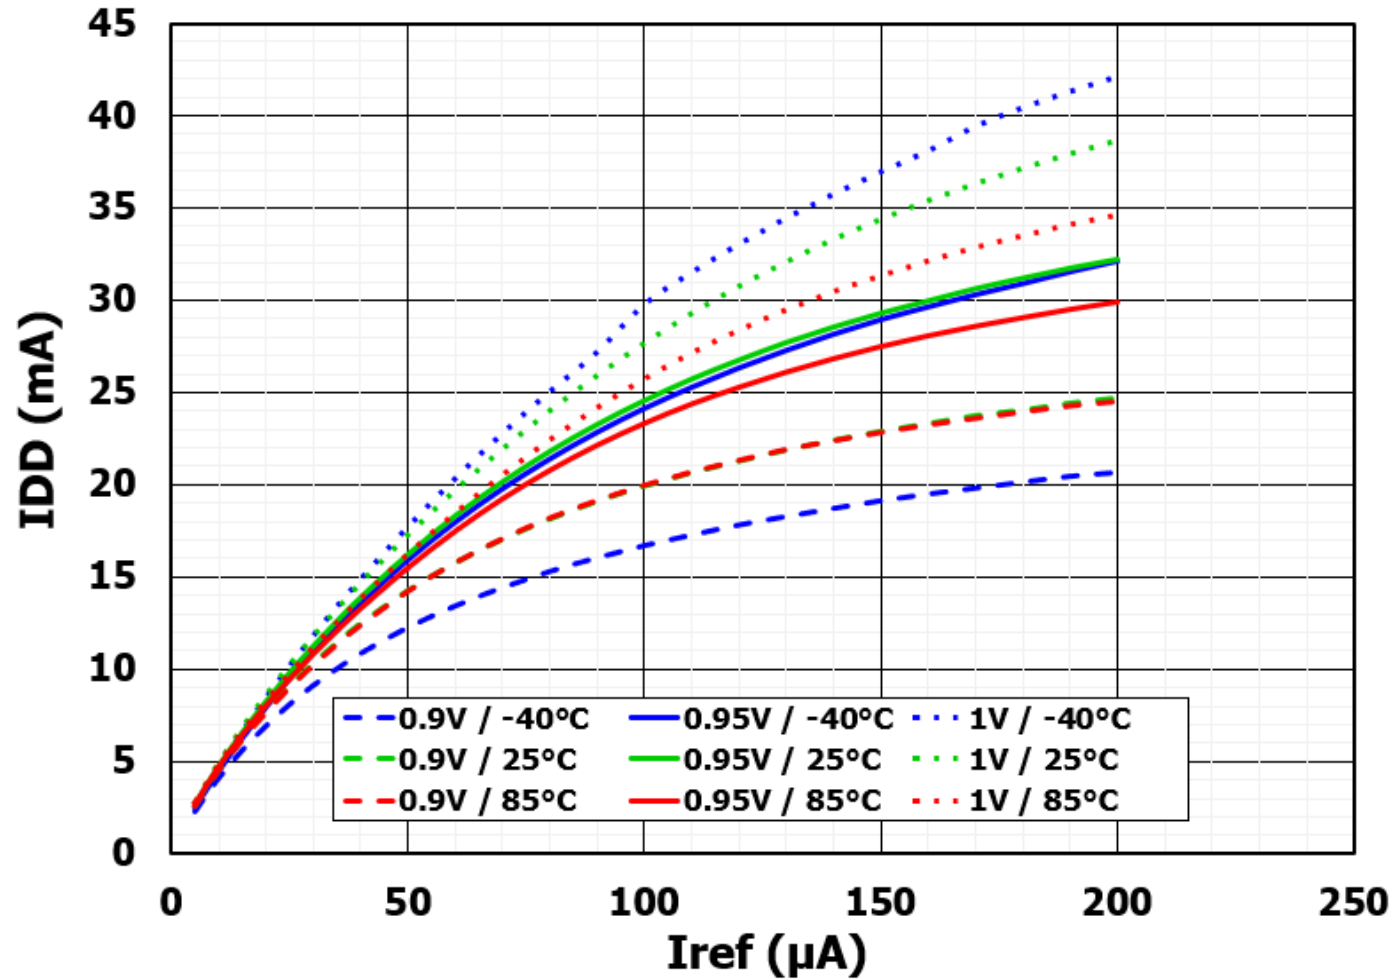

F6921

IDD VS IREF