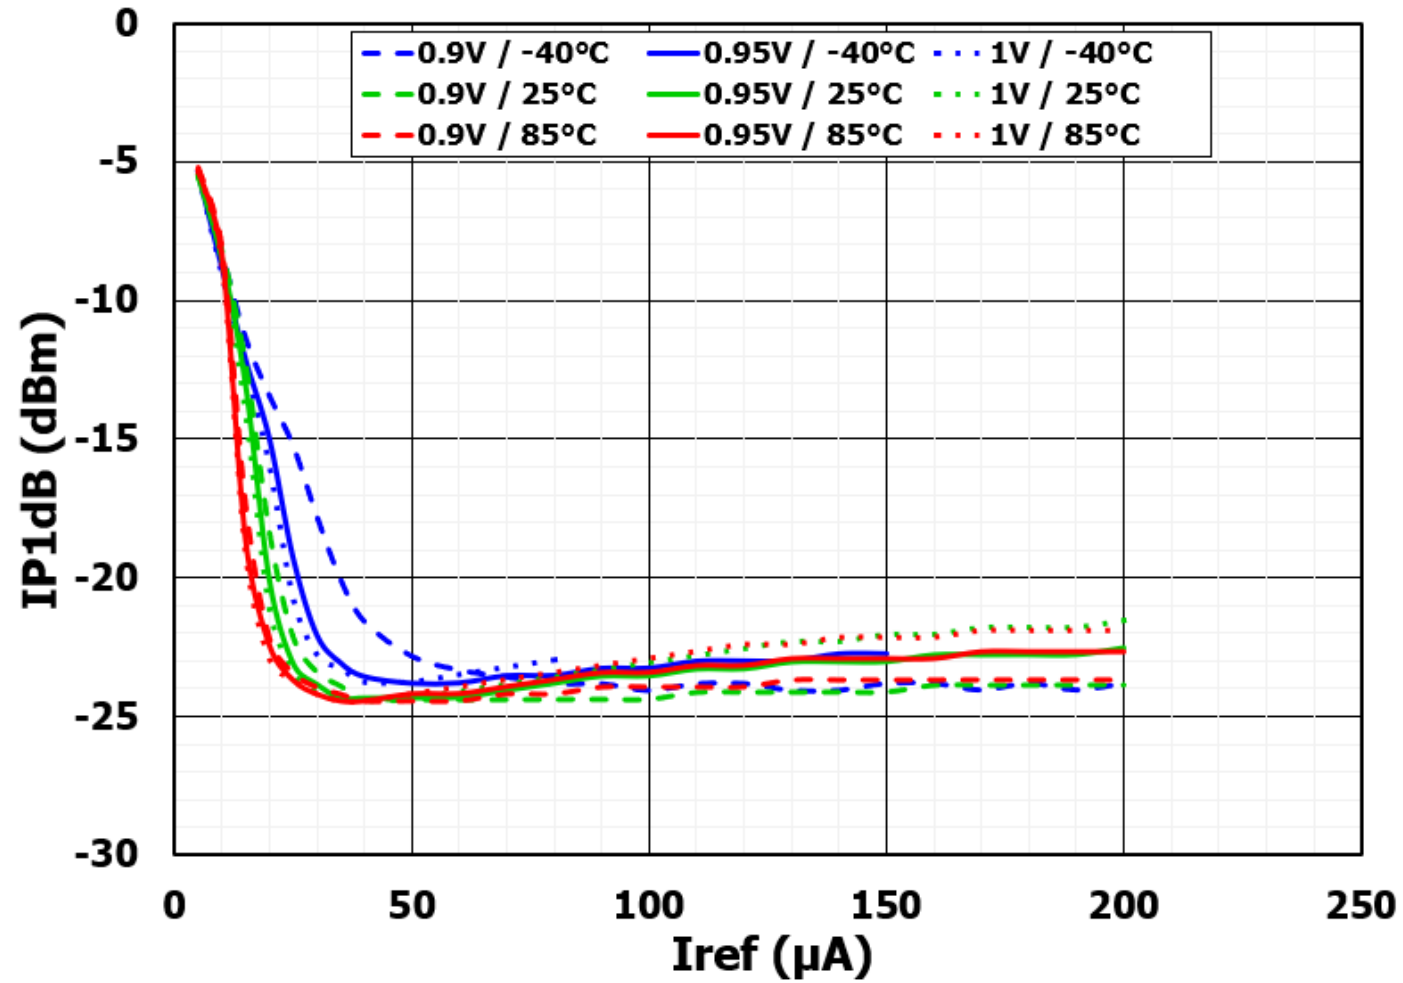

F6921

IP1DB VS IREF