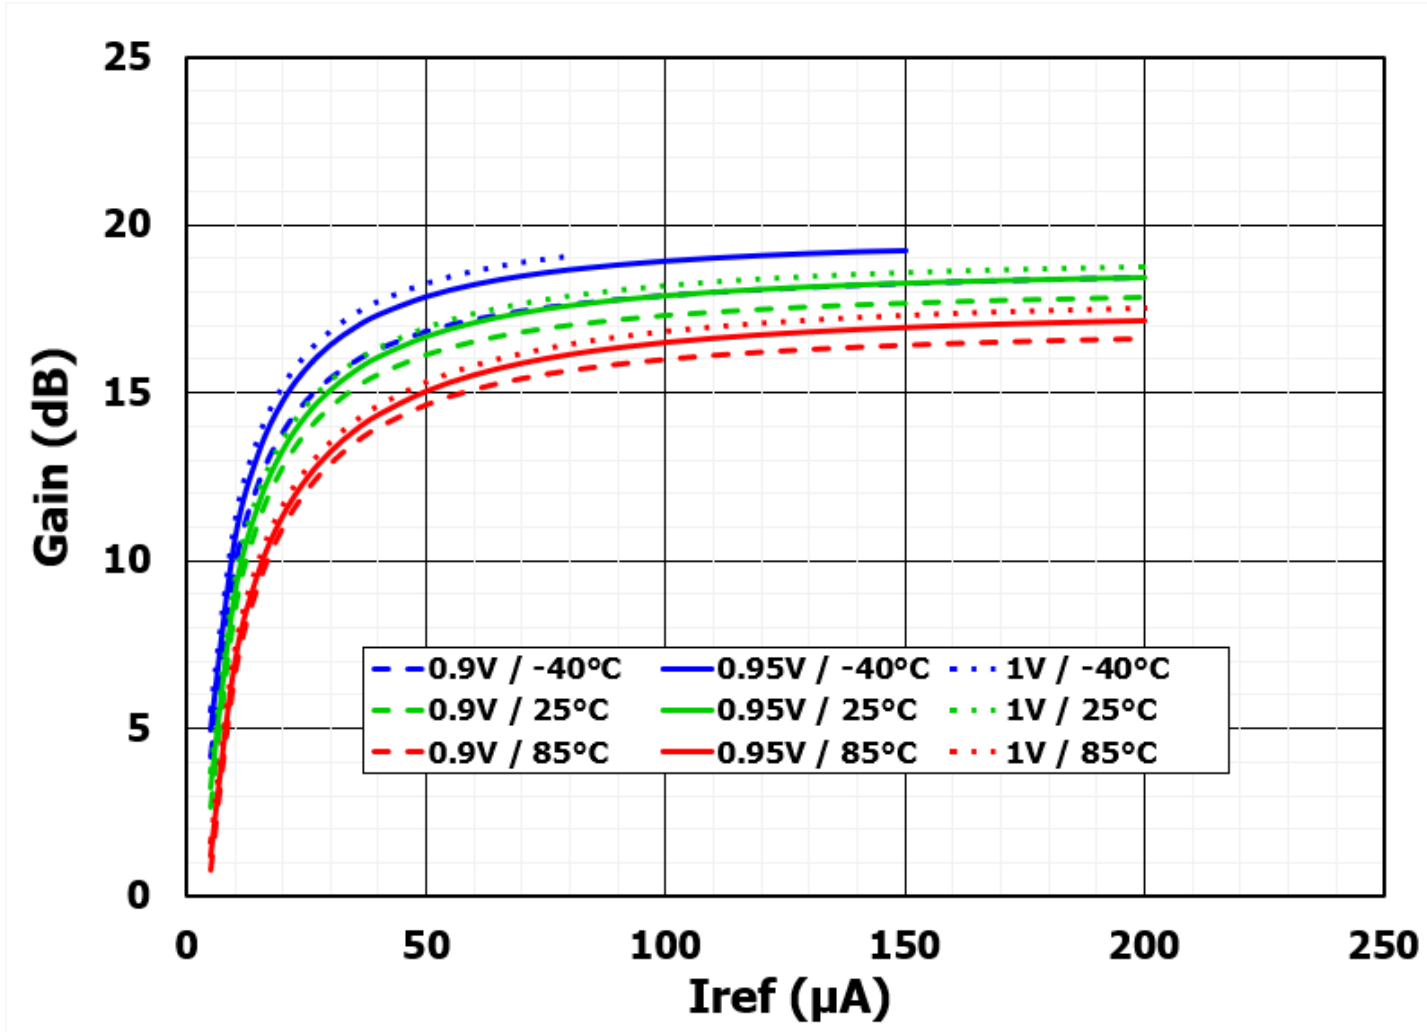

F6921

KU-BAND SATCOM DUAL LNA ADDITIONAL MEASUREMENT PLOTS

12.JAN.2024

RENESAS MMWAVE BUSINESS UNIT

RF DIVISION

RENESAS ELECTRONICS CORPORATION

F6921

GAIN VS IREF