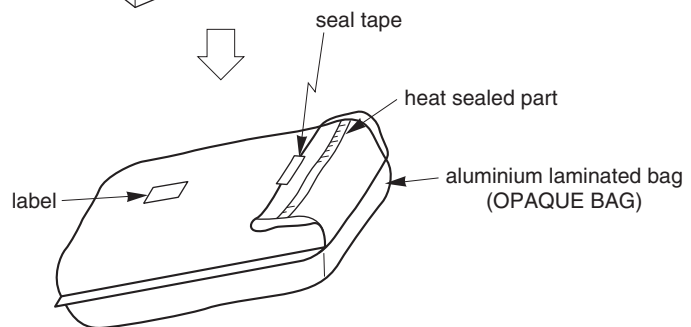

TRAY PACKING

1. CONTAINER

2. DRY PACK

3. INNER BOX

LABEL POSITION	SIDE OF BOX
INNER BOX	DIMENSION (W x L x H) 175 x 375 x 75 (mm)