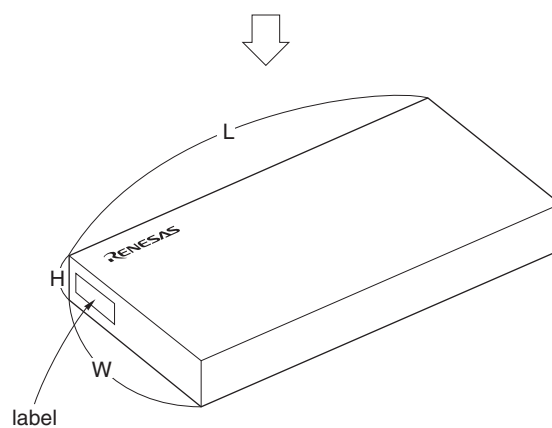

TRAY PACKING

1. CONTAINER

2. DRY PACK

3. INNER BOX

LABEL POSITION	SIDE OF BOX
INNER BOX	DIMENSION (W x L x H) 175 x 375 x 75 (mm)