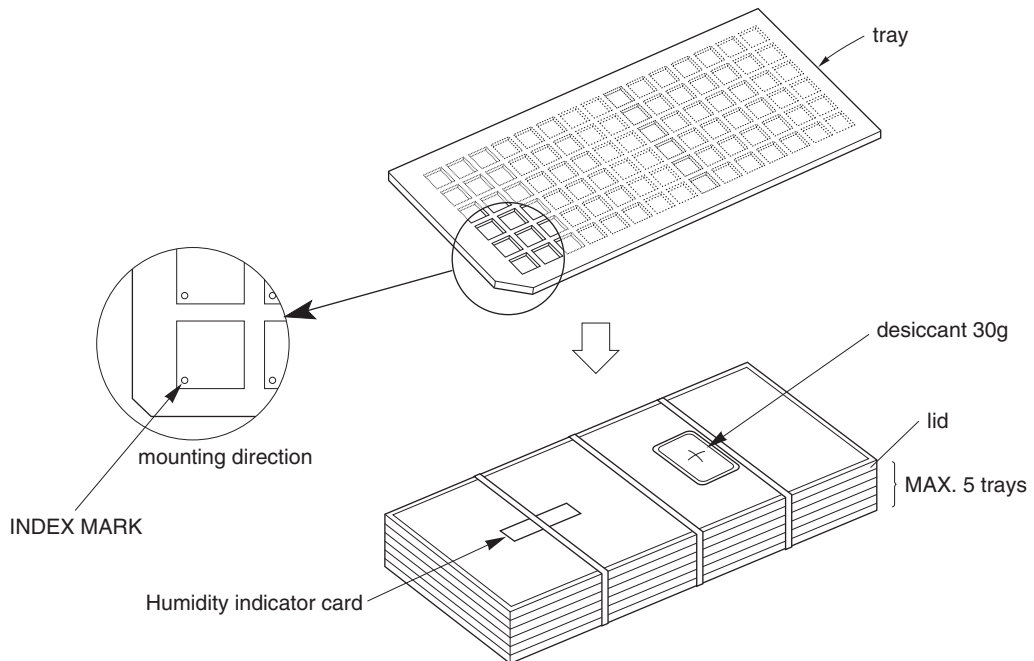

TRAY PACKING

1. CONTAINER

2. DRY PACK

3. INNER BOX

LABEL POSITION	SIDE OF BOX
INNER BOX	DIMENSION (W x L x H) 175 x 375 x 75 (mm)