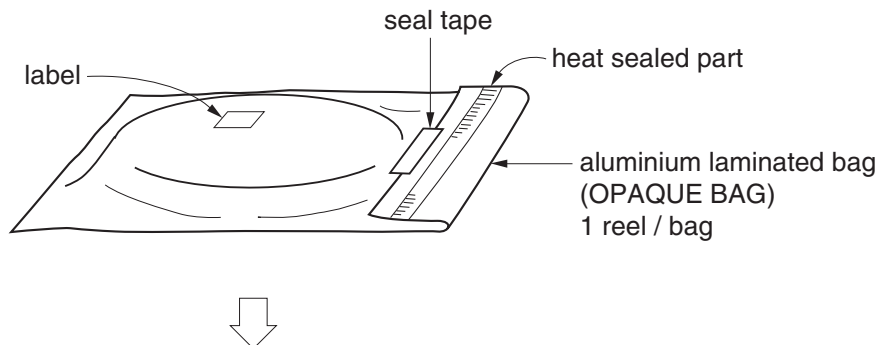

EMBOSSED TAPE PACKING

1. CONTAINER

2. DRY PACK

3. INNER BOX

Inner box dimension	W x L x H : 340 x 340 x 65 (mm)
Quantity (reel)	1
Label position	Side of box