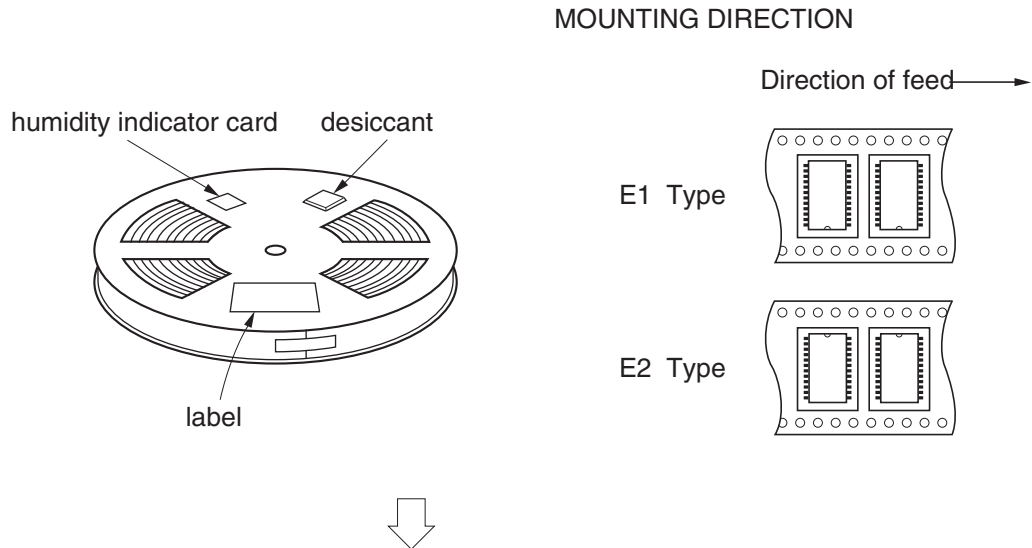

EMBOSSED TAPE PACKING

1. CONTAINER

2. DRY PACK

3. INNER BOX

Inner box dimension	W x L x H : 340 x 340 x 65 (mm)
Quantity (reel)	1
Label position	Side of box