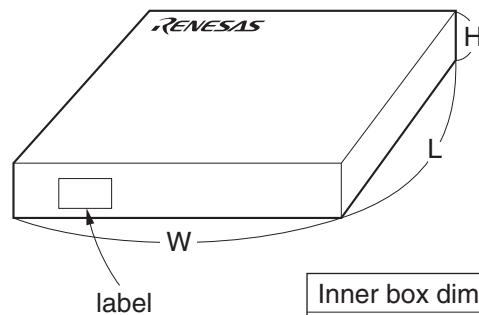

EMBOSSED TAPE PACKING

1. CONTAINER

2. DRY PACK

3. INNER BOX

Inner box dimension	W x L x H : 340 x 340 x 65 (mm)
Quantity (reel)	1
Label position	Side of box