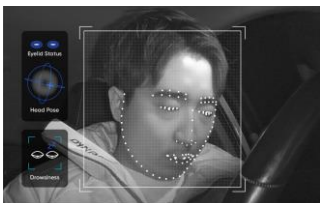

Diagrams/Graphics

Drowsiness Detection