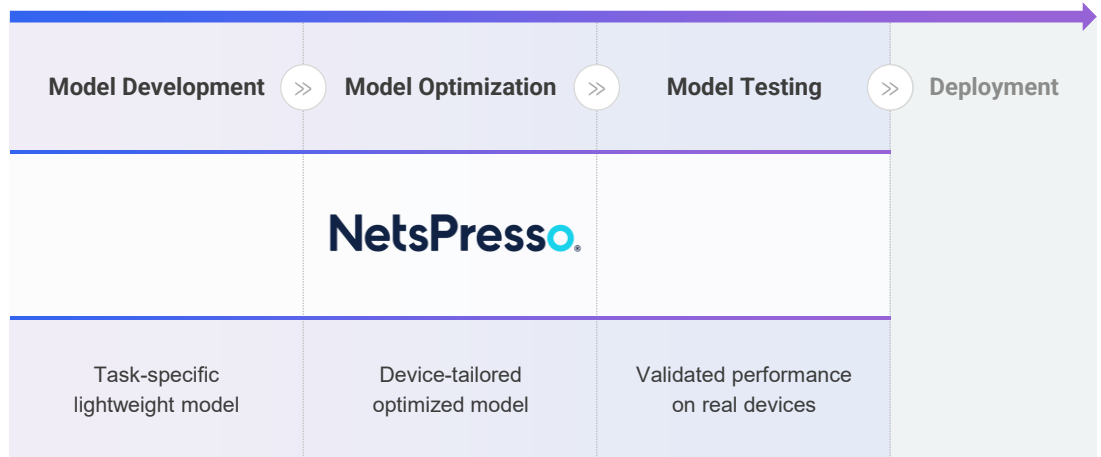

Target Markets and Applications

- Dashboard camera
- Vehicle travelling data recorder
- Monitoring system

Nota AI®

Nota AI® (Nota Inc.) is an innovative technology company specializing in hardware-aware AI model optimization through its proprietary platform, [NetsPresso®](#). Leveraging this technology, Nota AI delivers high-performance on-device AI solutions across various industries, including transportation, IoT, mobile, robotics, and beyond.

Nota AI®'s Technology

AI Model Optimization Platform

On-device AI Solutions

| Nota Vision Agent | ITS Solution | DMS & FR Solution |
|--|--|---|
|  <ul style="list-style-type: none">• Real-time monitoring with instant alerts• Automated analytics reports• Natural language Q&A and video search |  <ul style="list-style-type: none">• Traffic monitoring• VRU safety• Incident management• Smart parking |  <ul style="list-style-type: none">• Driver behavior monitoring• Driver authentication• Access control |
| Industrial Safety Solution | Surveillance Solution | |
|  <ul style="list-style-type: none">• Worker safety management• Work environment safety management |  <ul style="list-style-type: none">• Public safety management• Disaster prevention• Crowd safety management• Illegal activity detection | |