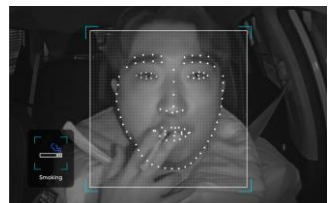

Renesas Ready Ecosystem Partner Solution Nota AI Nota DMS

Solution Summary

Nota AI's Nota Driver Monitoring System (DMS) is an in-cabin safety solution powered by NPU-compatible technology to enhance road safety for all aspects of vehicle travel. Nota DMS detects unregistered drivers, driver drowsiness, cell phone usage, and driver distractions like smoking on general purpose MCUs and MPUs based on our lightweight AI technology. This solution is supported on Renesas [RA8D1](#), [RA8P1](#) MCUs and [RZ/V2L](#) MPUs.

Diagrams/Graphics

Drowsiness Detection

Distraction Detection

Cell Phone Usage Detection

Smoking Detection

| | Drowsiness | Distraction | Cell Phone Usage | Smoking |
|--------|------------|-------------|------------------|---------|
| RA8D1 | ✓ | ✓ | | |
| RA8P1 | ✓ | ✓ | ✓ | |
| RZ/V2L | ✓ | ✓ | ✓ | ✓ |

Target Markets and Applications

- Dashboard camera
- Vehicle travelling data recorder
- Monitoring system

Nota AI®

Nota AI® (Nota Inc.) is an innovative technology company specializing in hardware-aware AI model optimization through its proprietary platform, [NetsPresso®](#). Leveraging this technology, Nota AI delivers high-performance on-device AI solutions across various industries, including transportation, IoT, mobile, robotics, and beyond.