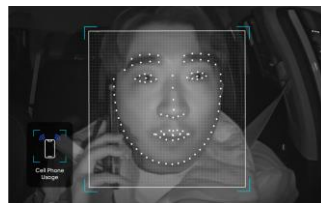

Renesas Ready Ecosystem Partner Solution Nota AI Nota DMS

Solution Summary

Nota AI's Nota Driver Monitoring System (DMS) is an in-cabin safety solution powered by NPU-compatible technology to enhance road safety for all aspects of vehicle travel. Nota DMS detects unregistered drivers, driver drowsiness, cell phone usage, and driver distractions like smoking on general purpose MCUs and MPUs based on our lightweight AI technology. This solution is supported on Renesas [RA8D1](#), [RA8P1](#) MCUs and [RZ/V2L](#) MPUs.

Features/Benefits

- Excellent performance on low-cost edge devices (10~50 FPS)
- Compatibility with various camera types : IR/RGB, IR-RGB
- Flexible installation locations
- Robustness in various environments

Diagrams/Graphics

Drowsiness Detection

Distraction Detection

Cell Phone Usage Detection

Smoking Detection

| | Drowsiness | Distraction | Cell Phone Usage | Smoking |
|--------|------------|-------------|------------------|---------|
| RA8D1 | ✓ | ✓ | | |
| RA8P1 | ✓ | ✓ | ✓ | |
| RZ/V2L | ✓ | ✓ | ✓ | ✓ |