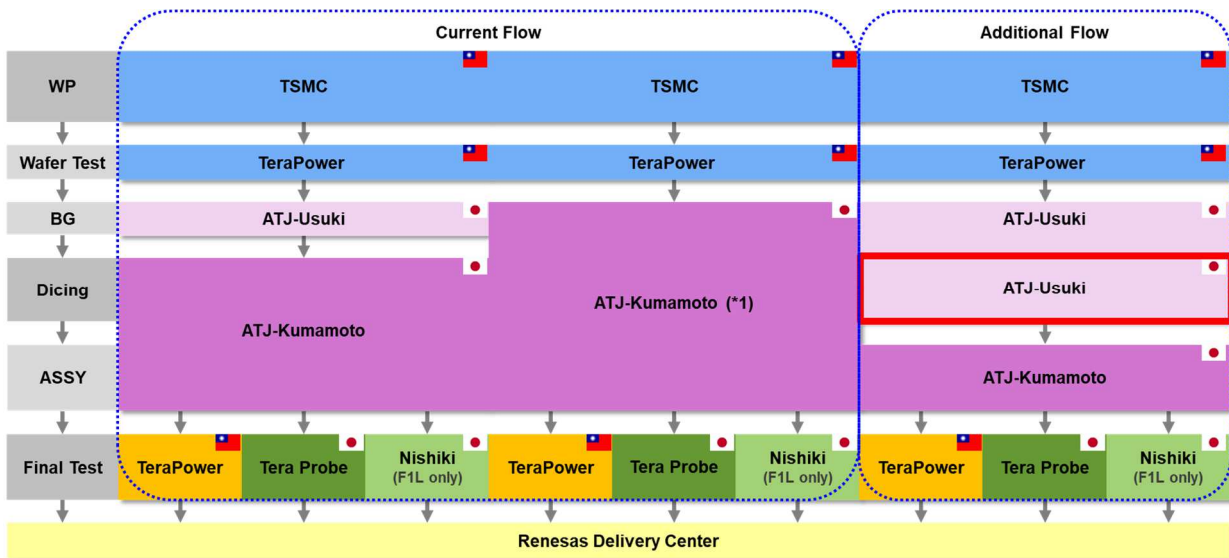

付録

生産フロー

1) 対象製品: F1 シリーズ (F1KM は除く) 及び D1 シリーズ

: Additional sites

2) 対象製品: F1KM シリーズ

: Additional sites