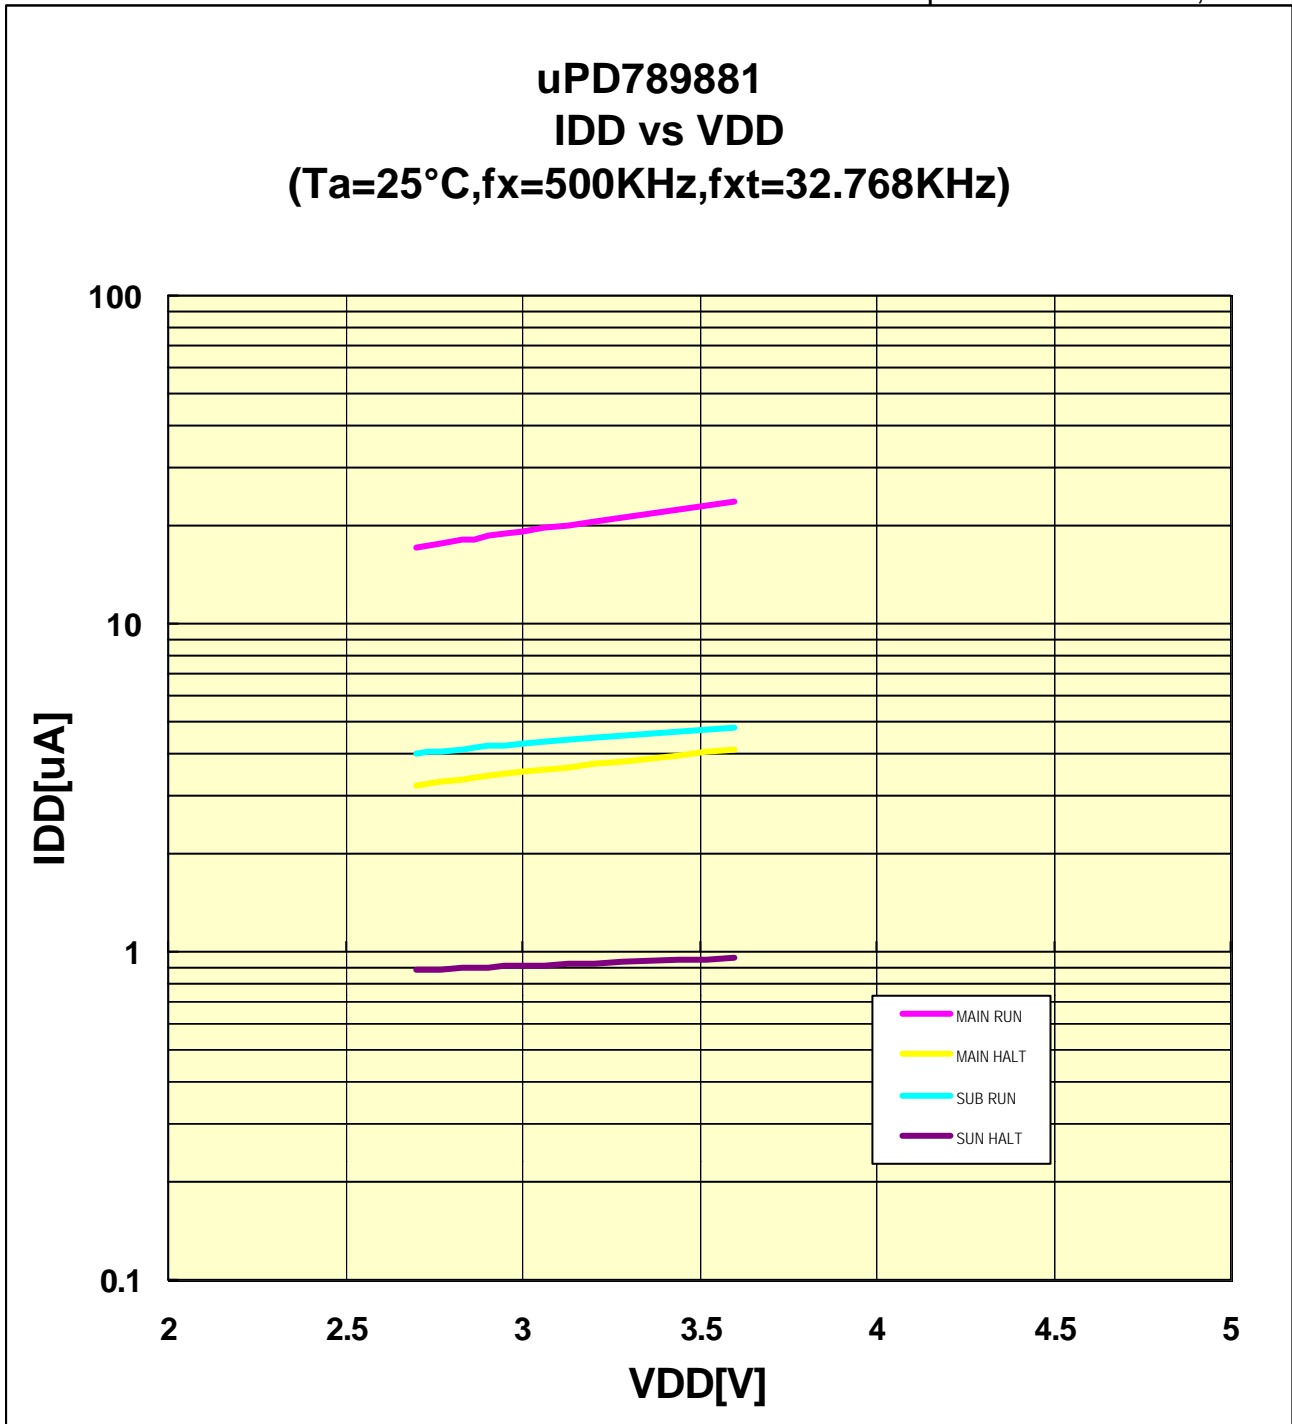

IDD vs VDD (25°C/500KHz)

Prepared on June.24th,2003

The above mentioned value is only for your reference. The value was measured under certain conditions and does not guarantee the product's characteristics.