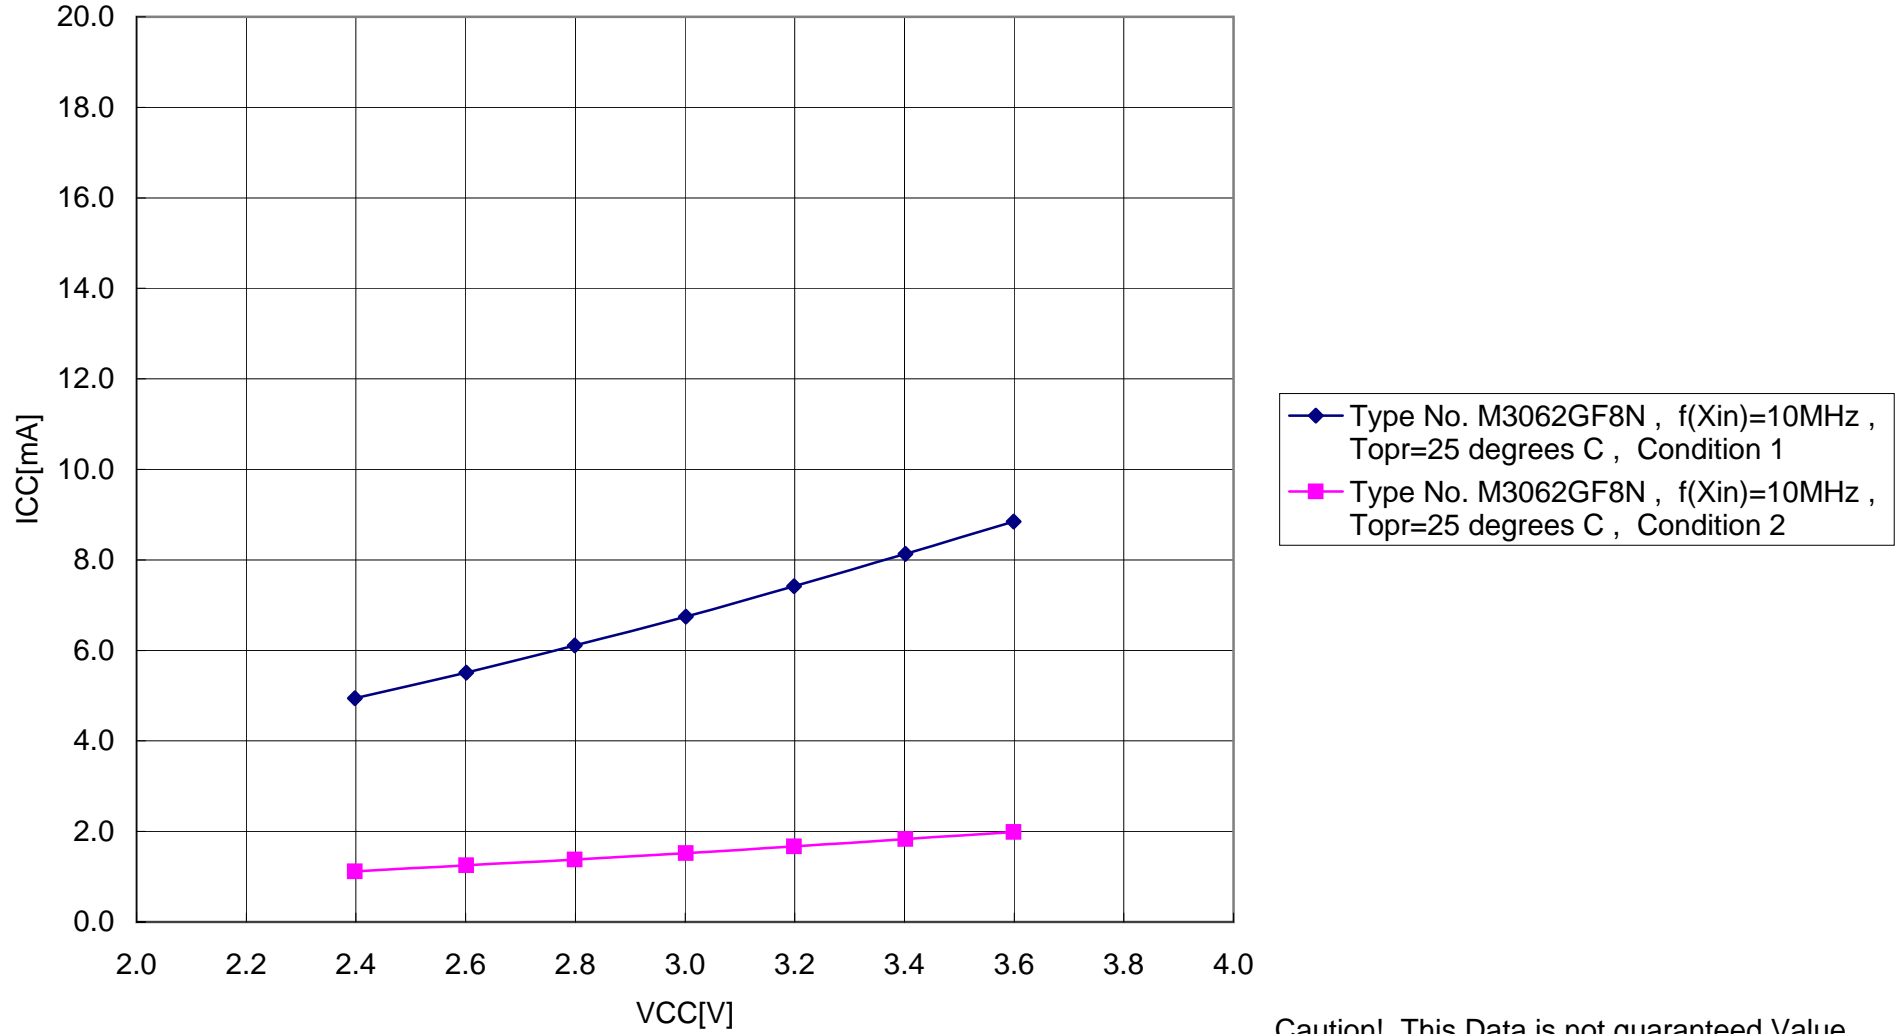

Vcc-Icc (Normal Operation Mode)

Condition1: CPU Clock=main, Division Ratio=1/1, Xin Drive Capacity=high, Xcin Drive Capacity=high, Peripheral Function=no operation, Software Wait=0wait

Condition2: CPU Clock=main, Division Ratio=1/8, Xin Drive Capacity=high, Xcin Drive Capacity=high, Peripheral Function=no operation, Software Wait=0wait