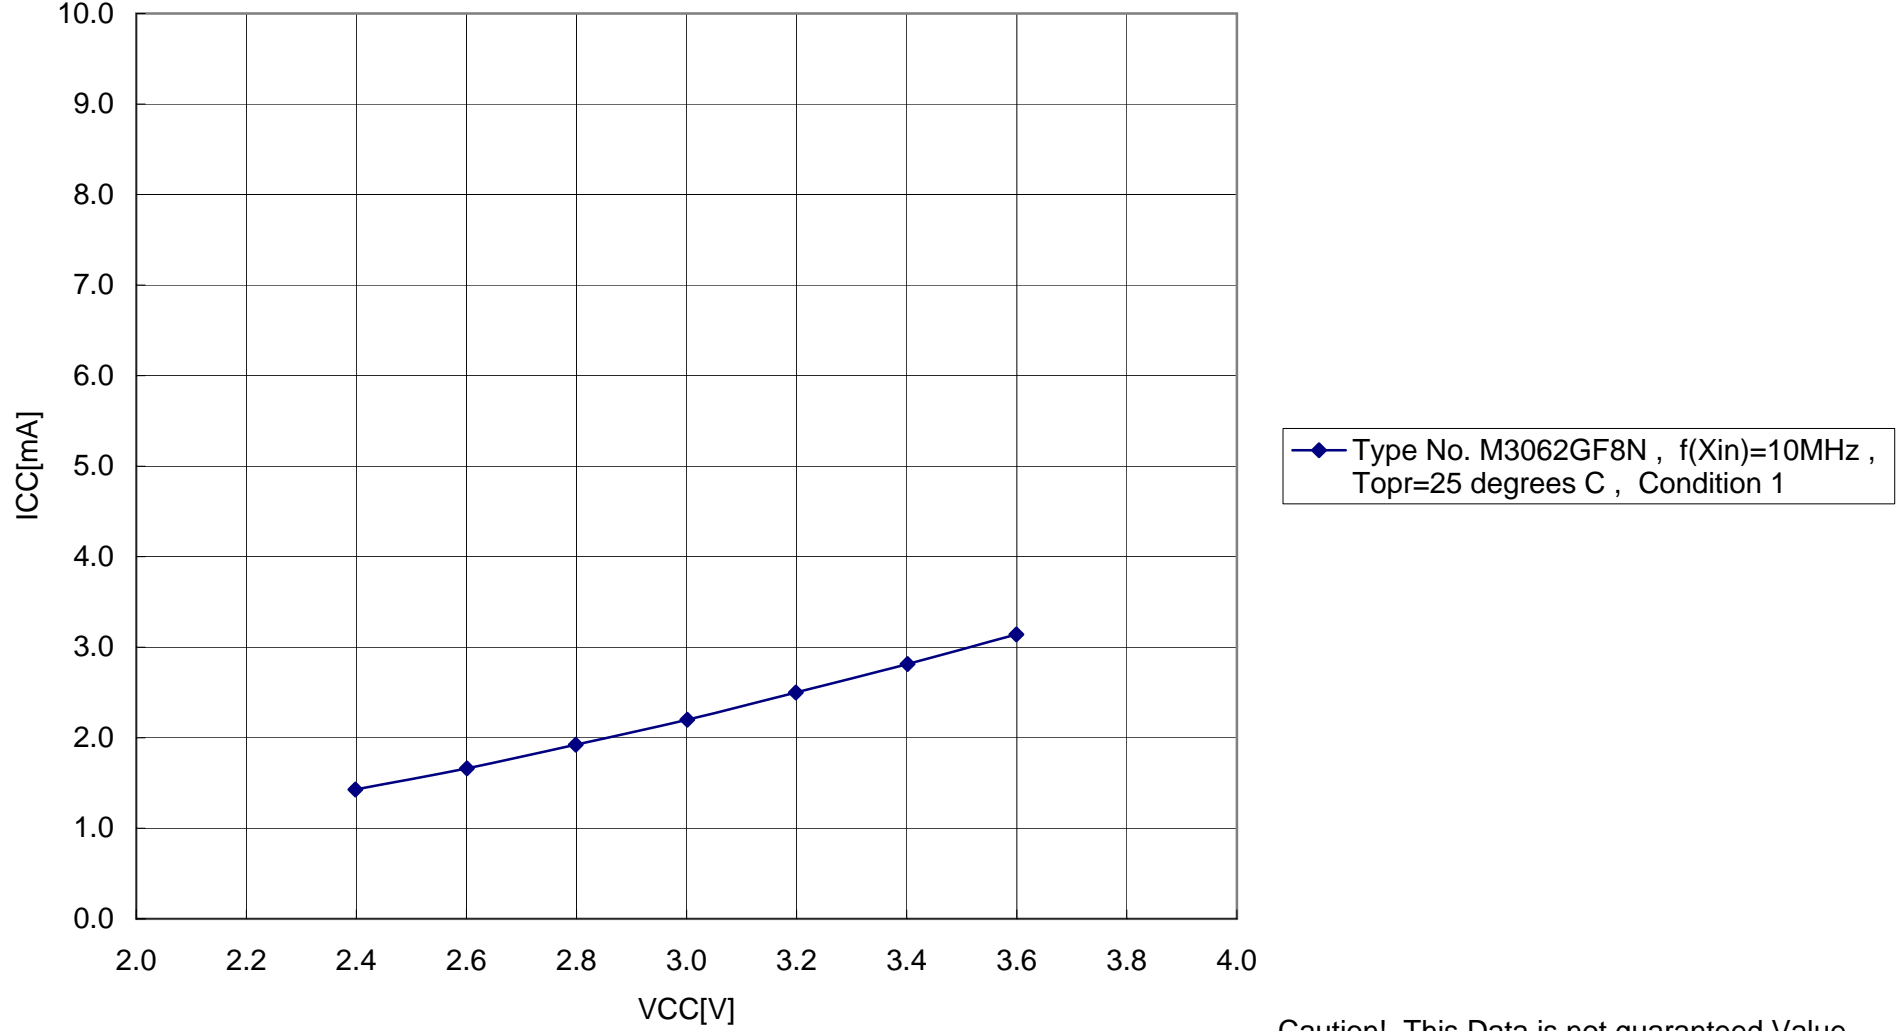

### Vcc-Icc (During Reset)

Condition1: CPU Clock=main, Division Ratio=1/8, Xin Drive Capacity=high, Xcin Drive Capacity=high, Peripheral Function=no operation, Software Wait=0wait

Caution! This Data is not guaranteed Value.