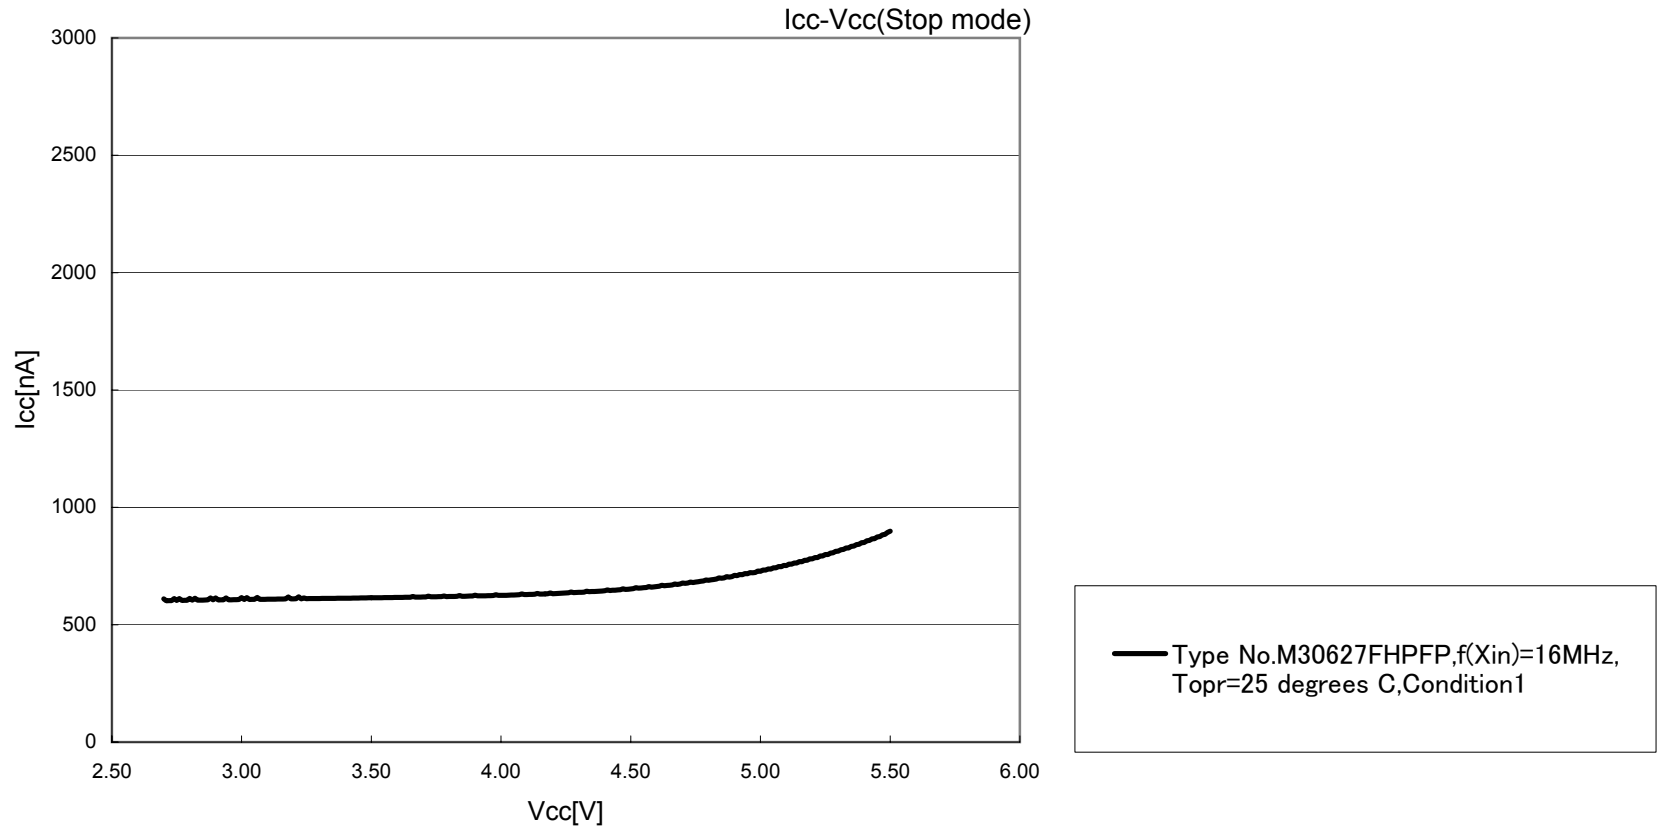

Condition1:CPU Clock=main,Division Ratio=1/1,XIN Drive Capacity=high,XCIN Drive Capacity=high,Peripheral Function=no operation,Software Wait: 0-wait

Caution:This Data is not guaranteed Value.