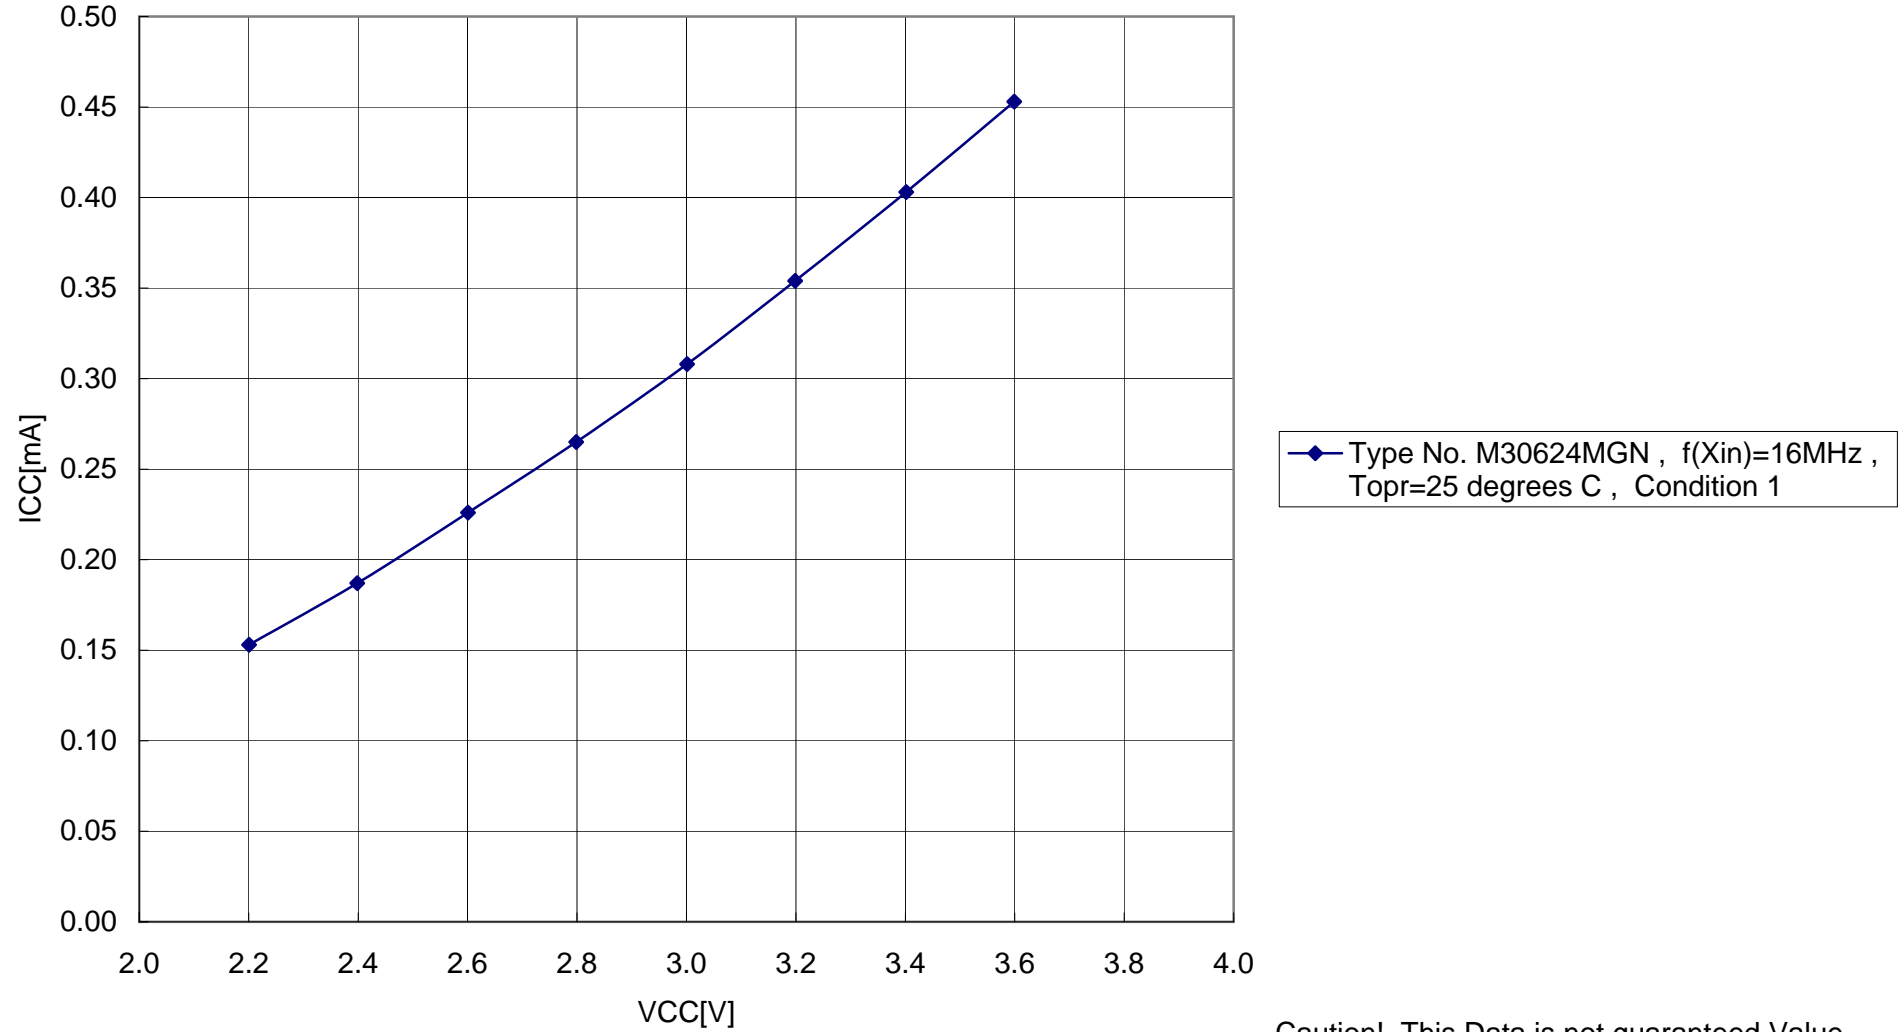

Vcc-Icc (Wait Mode)

Condition1: CPU Clock=sub, Division Ratio=1/1, Xin Drive Capacity=high, Xcin Drive Capacity=high, Pheripheral Function=no operation, Software Wait=0wait

Caution! This Data is not guaranteed Value.