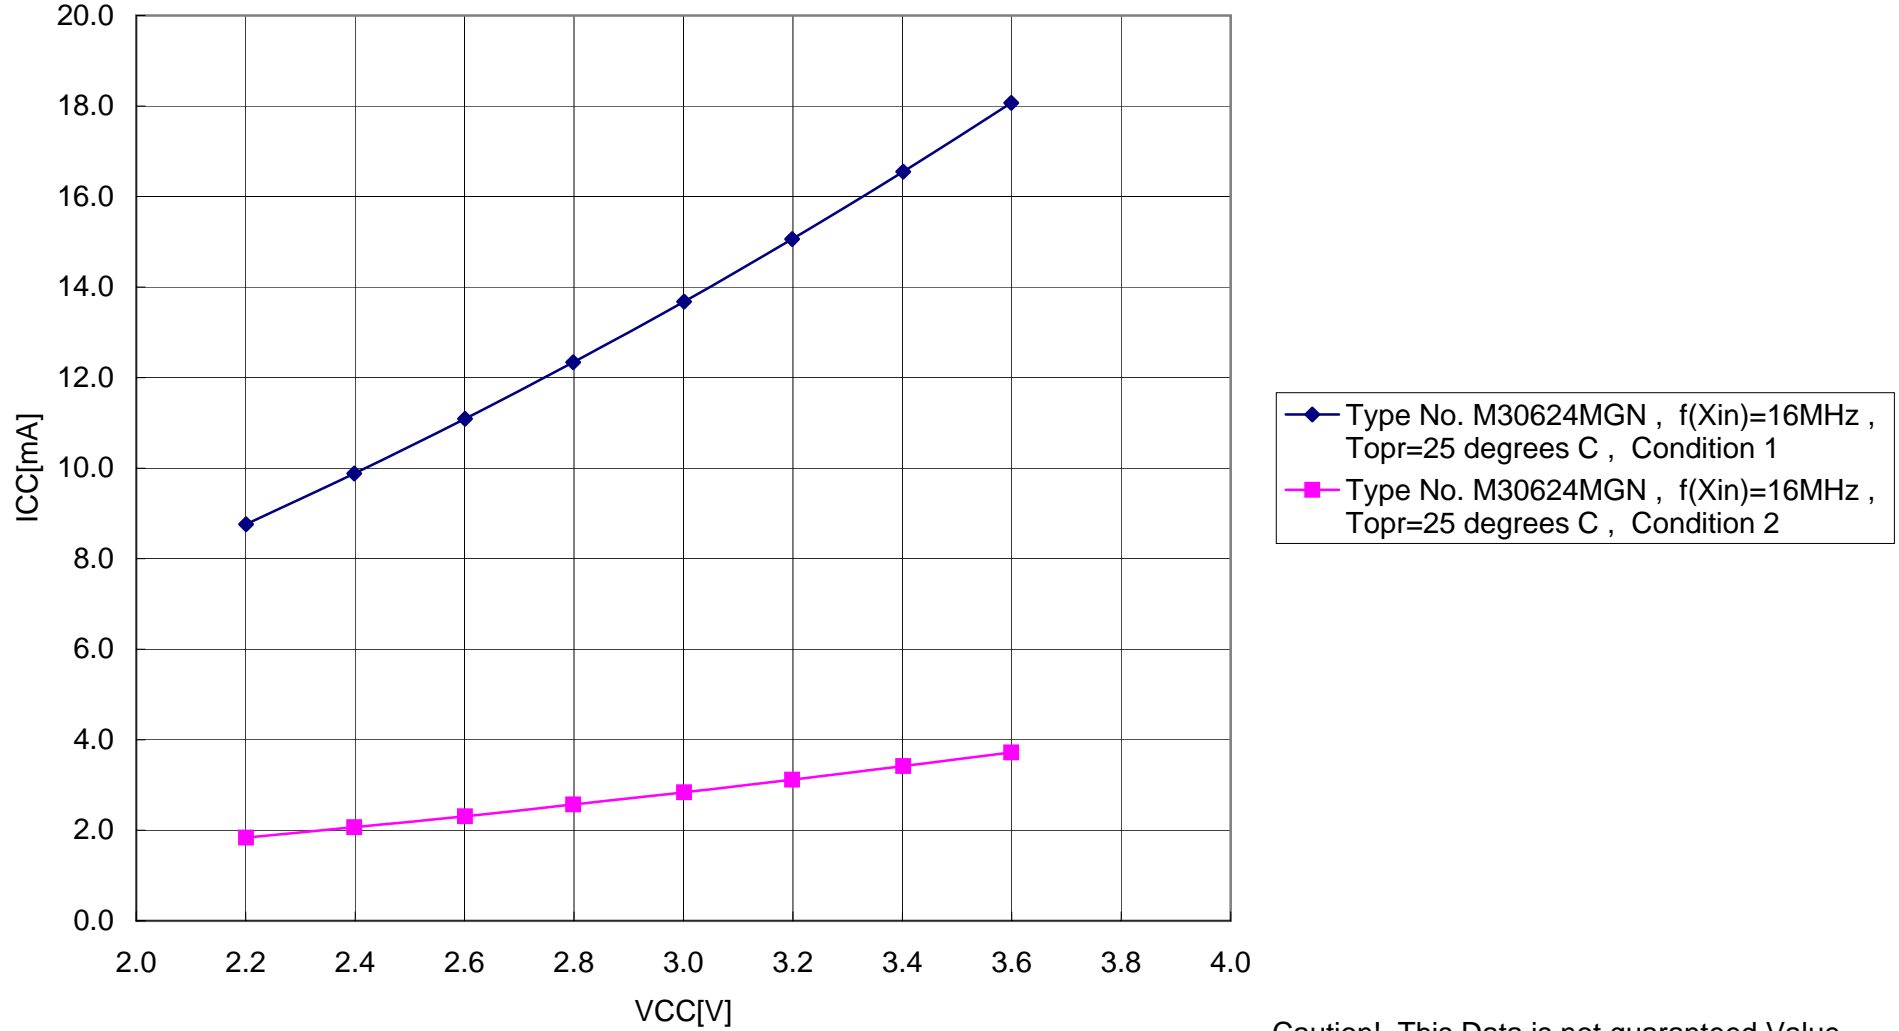

Vcc-Icc (Normal Operation Mode)

Condition1: CPU Clock=main, Division Ratio=1/1, Xin Drive Capacity=high, Xcin Drive Capacity=high, Peripheral Function=no operation, Software Wait=0wait

Condition2: CPU Clock=main, Division Ratio=1/8, Xin Drive Capacity=high, Xcin Drive Capacity=high, Peripheral Function=no operation, Software Wait=0wait