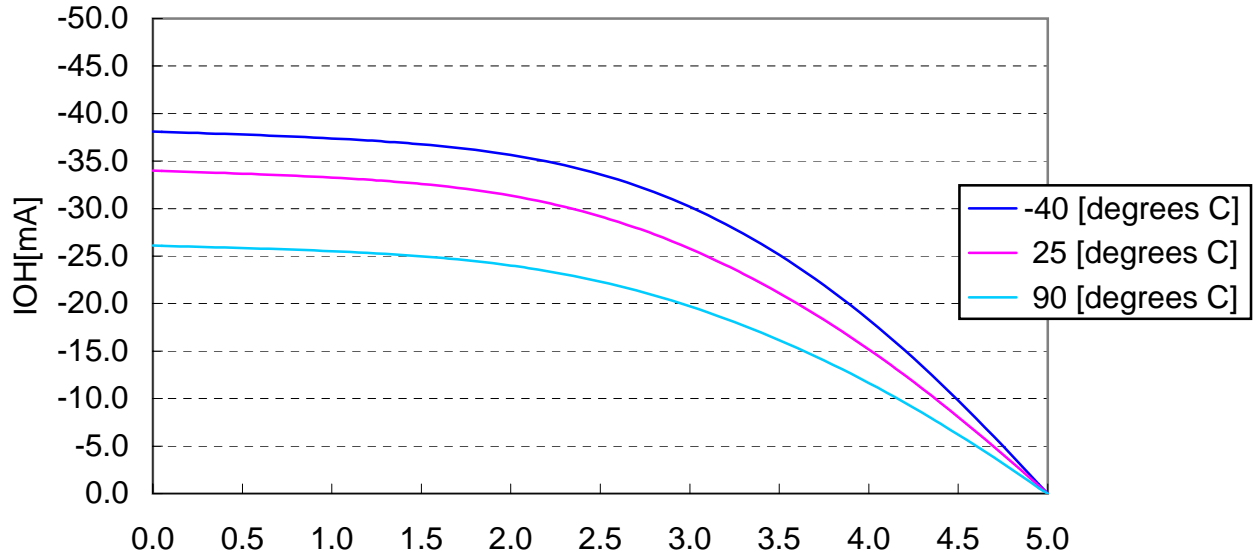

M30624MGA CMOS Port VOH Vcc=5V

VOH[V]

Caution: This data is not guaranteed value.