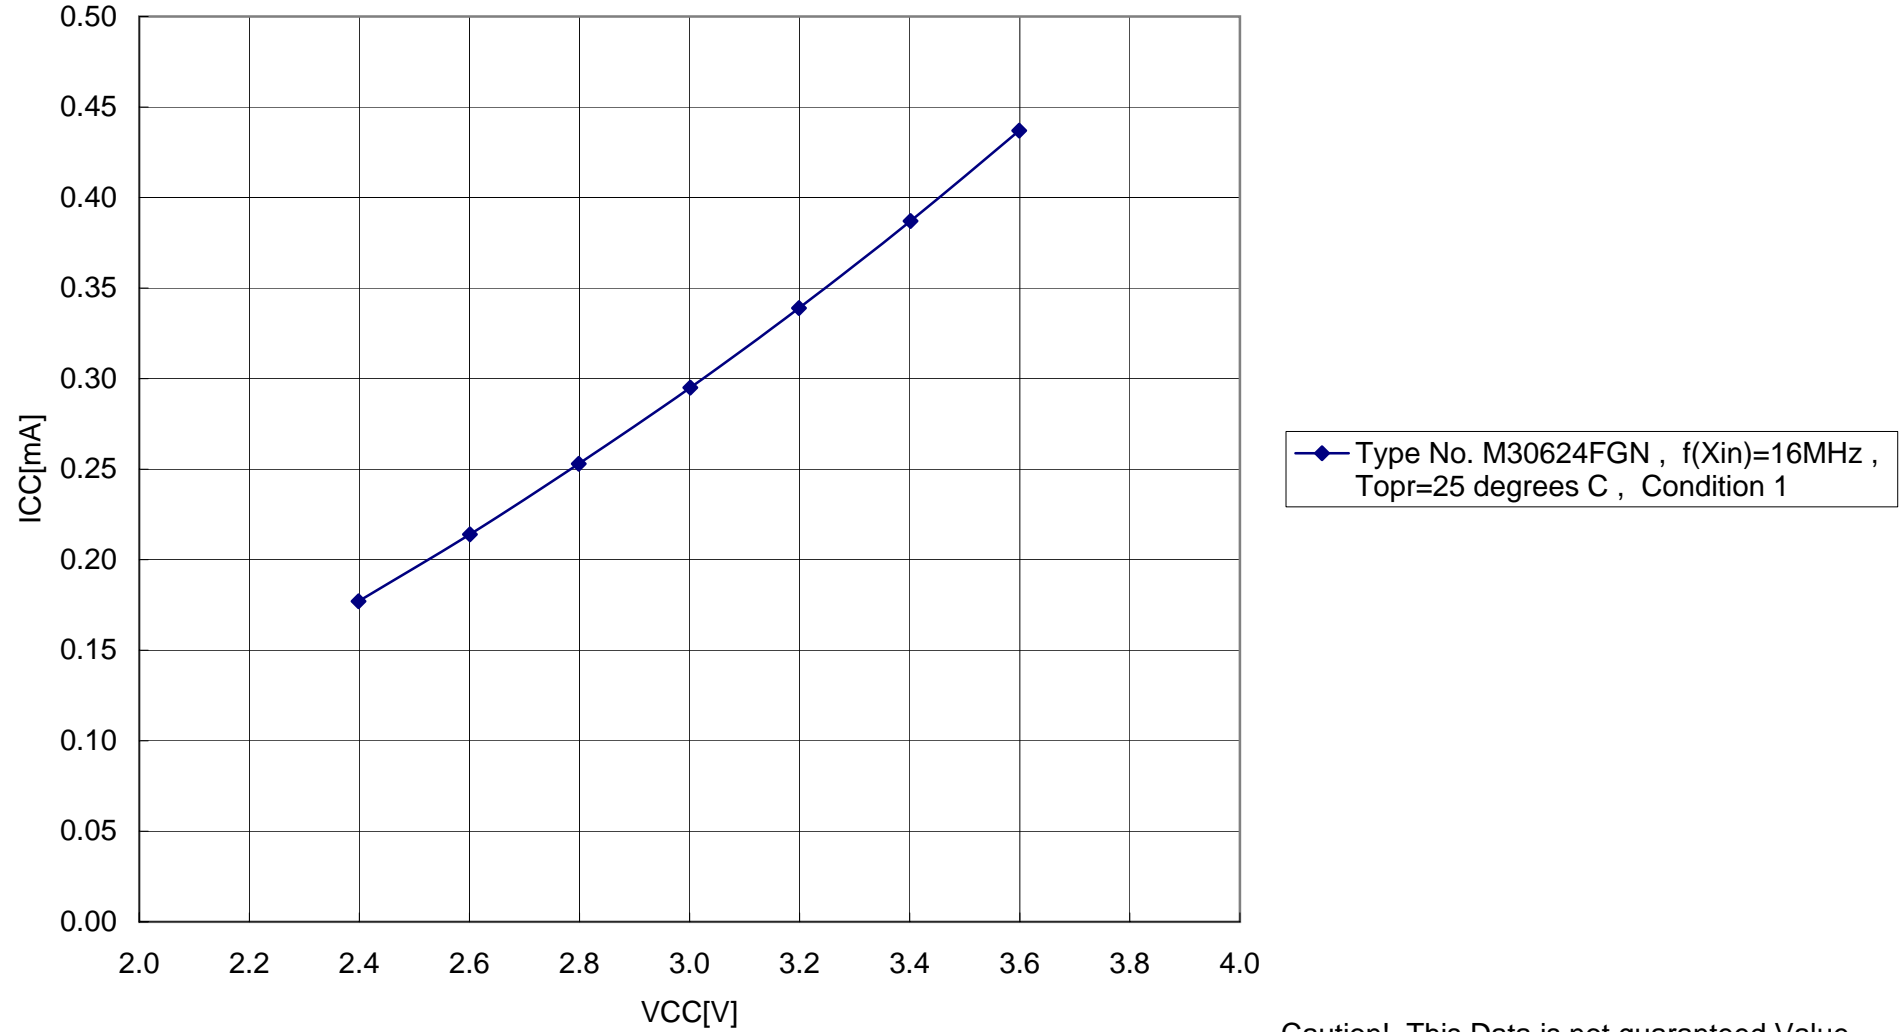

### Vcc-Icc (Wait Mode)

Condition1: CPU Clock=sub, Division Ratio=1/1, Xin Drive Capacity=high, Xcin Drive Capacity=high, Pheripheral Function=no operation, Software Wait=0wait

Caution! This Data is not guaranteed Value.