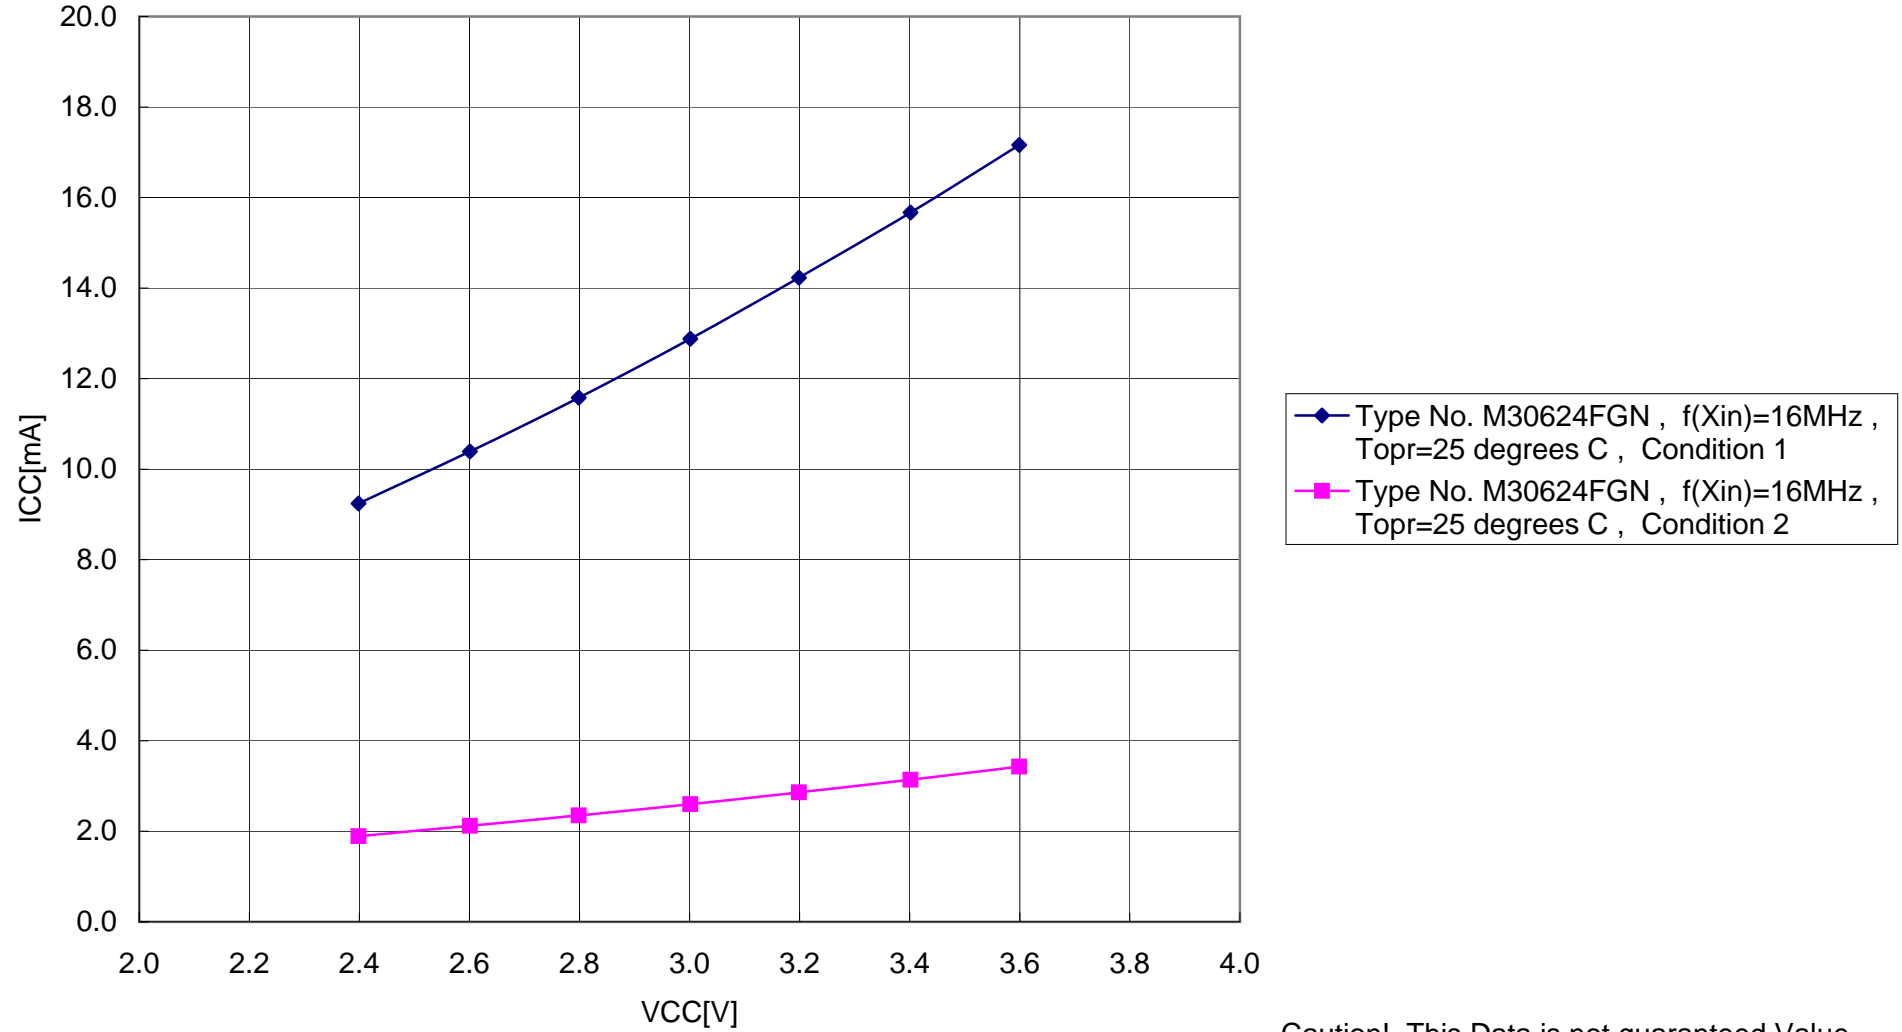

Vcc-Icc (Normal Operation Mode)

Condition1: CPU Clock=main, Division Ratio=1/1, Xin Drive Capacity=high, Xcin Drive Capacity=high, Peripheral Function=no operation, Software Wait=0wait

Condition2: CPU Clock=main, Division Ratio=1/8, Xin Drive Capacity=high, Xcin Drive Capacity=high, Peripheral Function=no operation, Software Wait=0wait