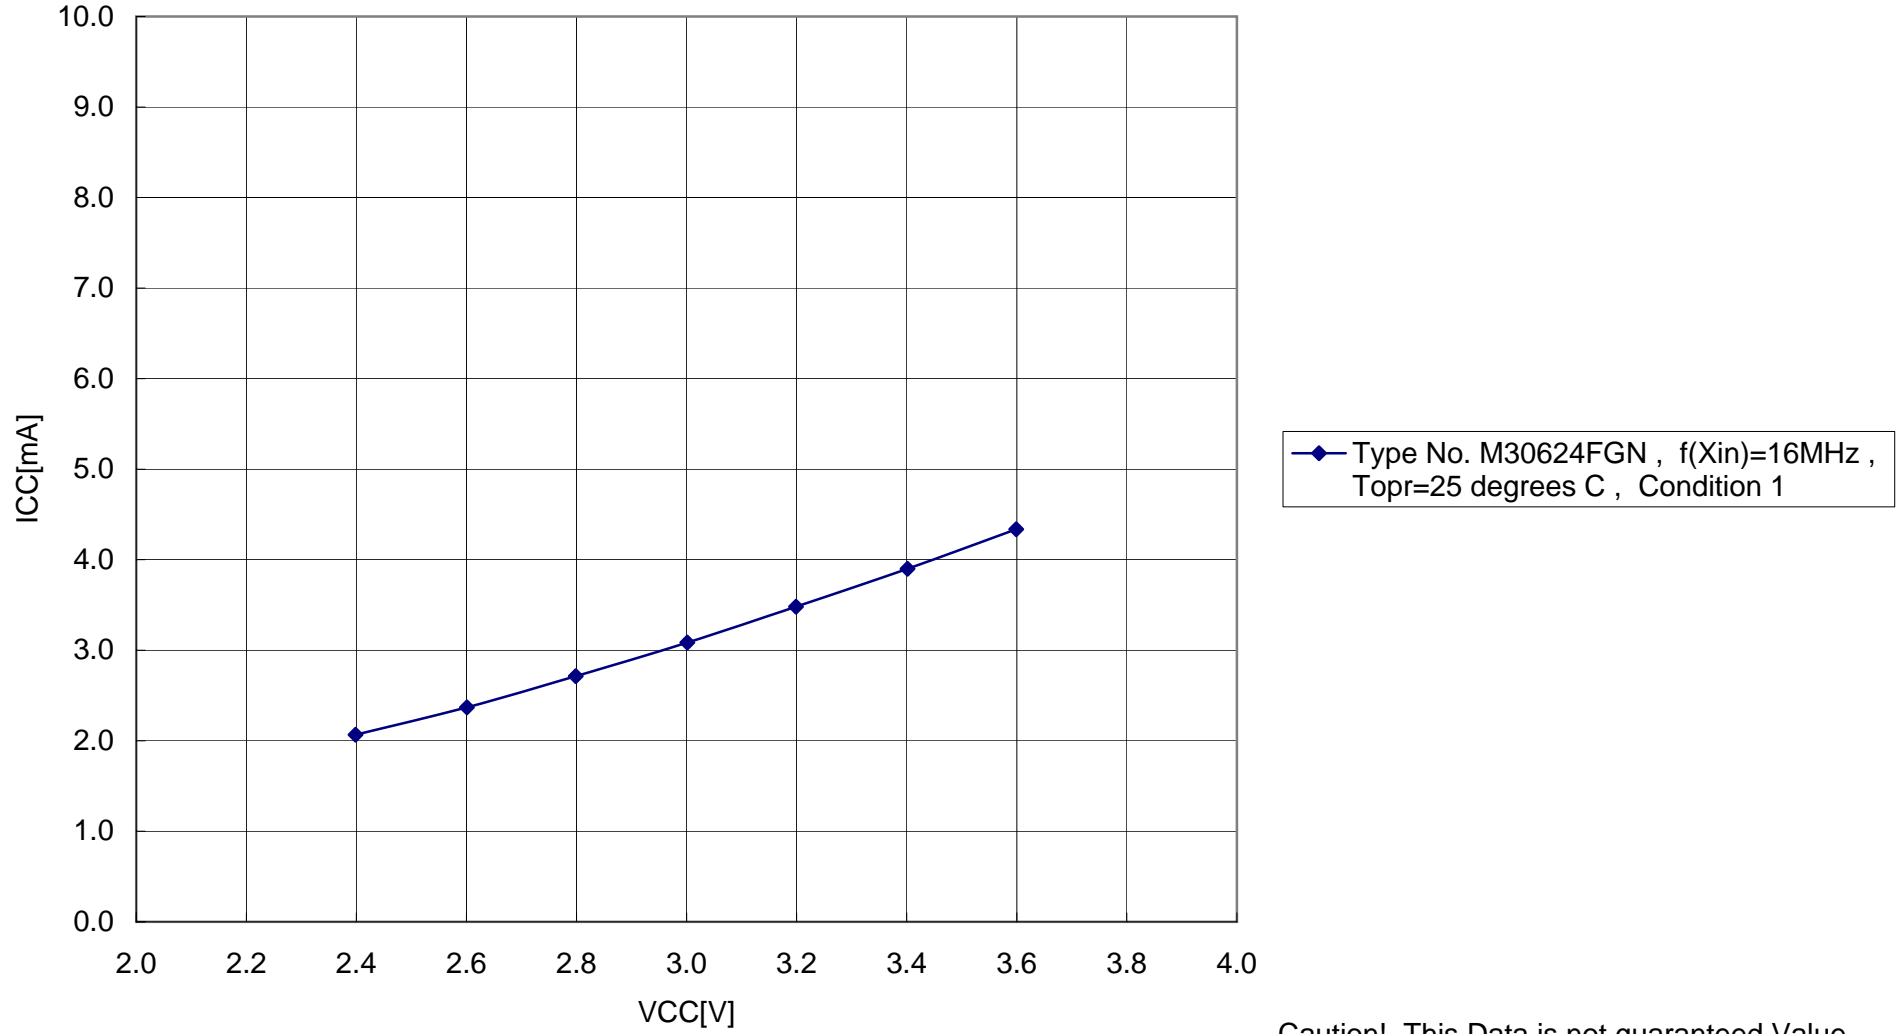

Vcc-Icc (During Reset)

Condition1: CPU Clock=main, Division Ratio=1/8, Xin Drive Capacity=high, Xcin Drive Capacity=high, Peripheral Function=no operation, Software Wait=0wait

Caution! This Data is not guaranteed Value.