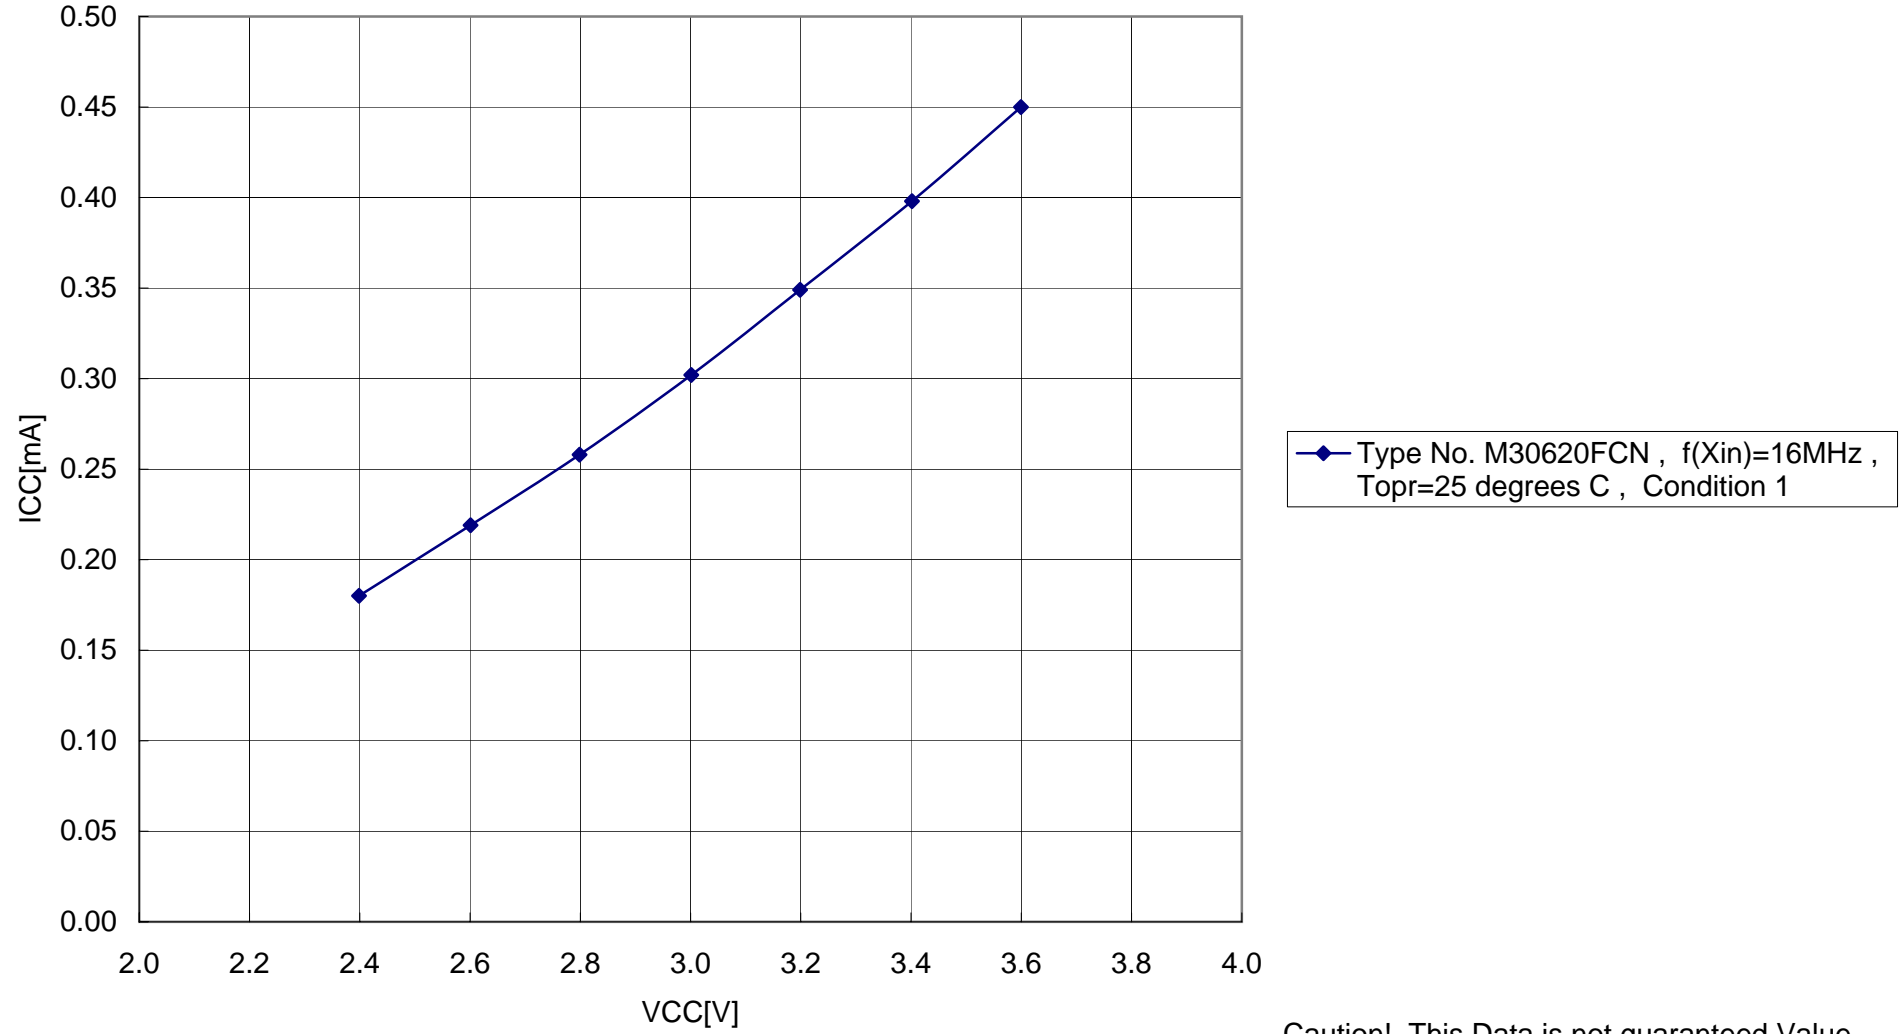

Vcc-Icc (Wait Mode)

Condition1: CPU Clock=sub, Division Ratio=1/1, Xin Drive Capacity=high, Xcin Drive Capacity=high, Peripheral Function=no operation, Software Wait=0wait

Caution! This Data is not guaranteed Value.