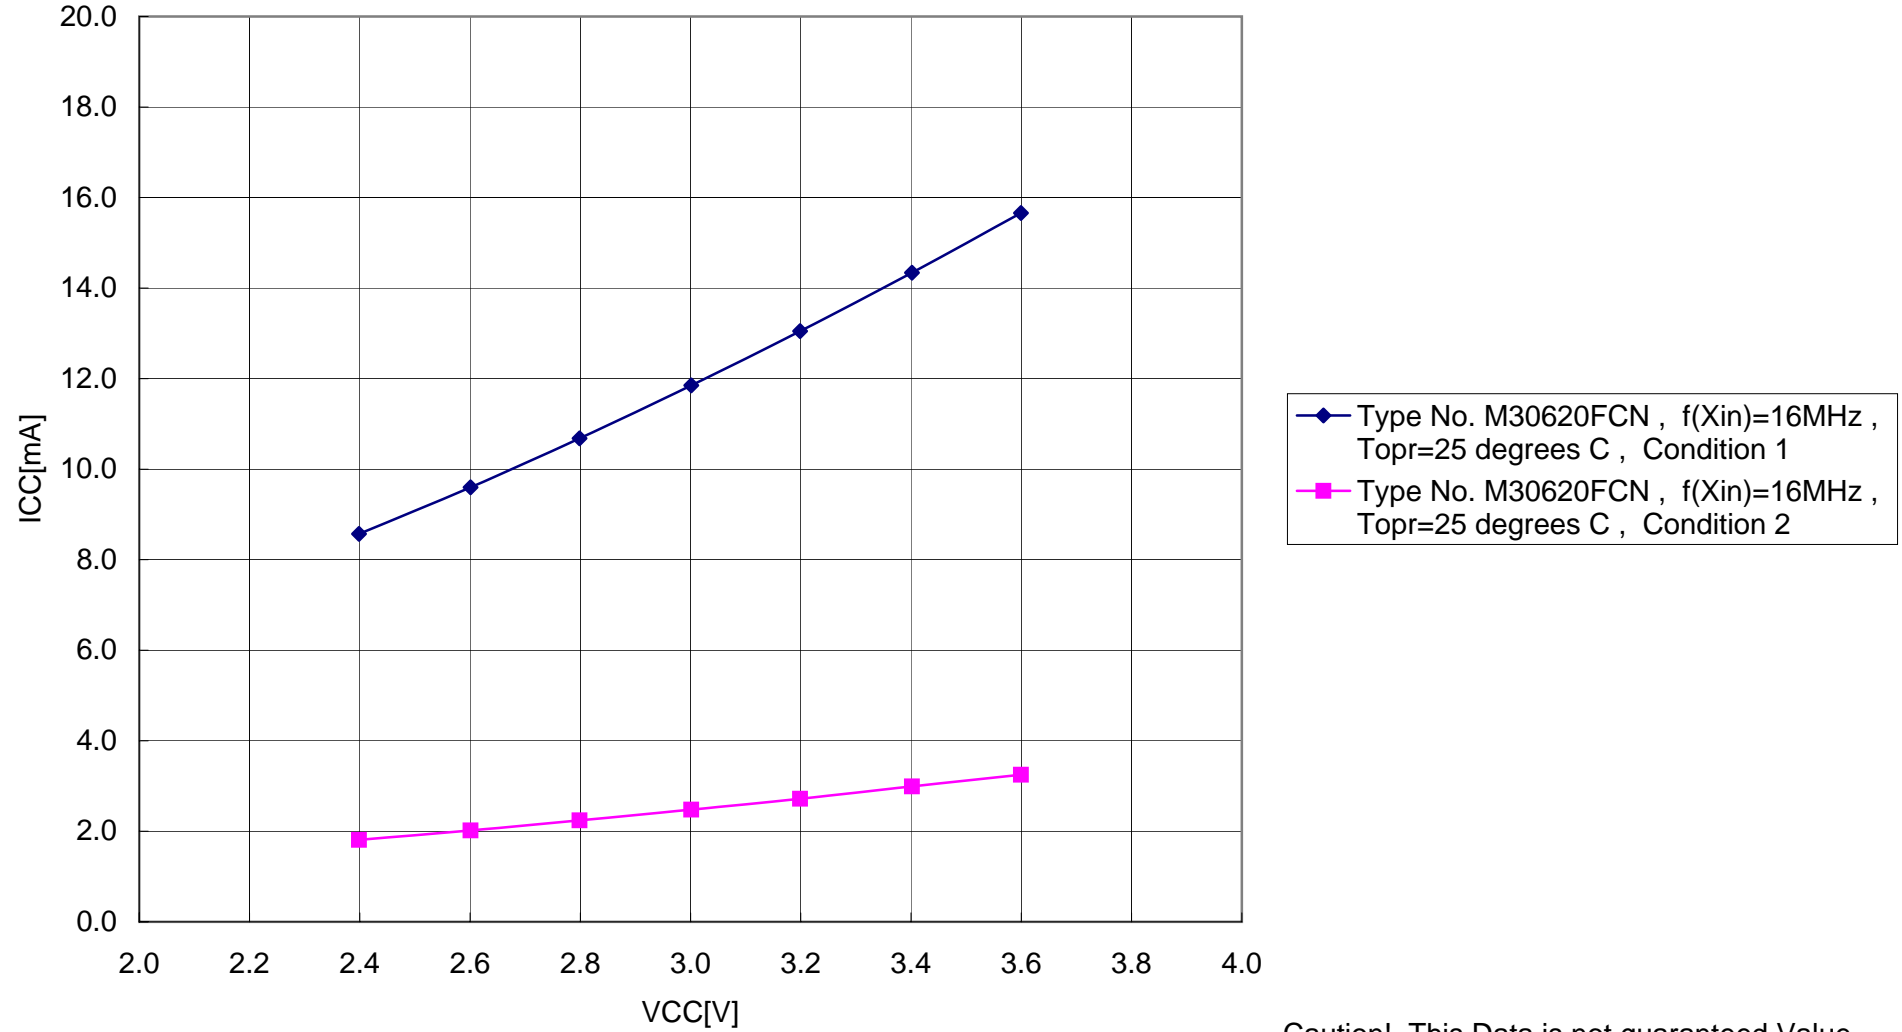

Vcc-Icc (Normal Operation Mode)

Condition1: CPU Clock=main, Division Ratio=1/1, Xin Drive Capacity=high, Xcin Drive Capacity=high, Pheripheral Function=no operation, Software Wait=0wait
Condition2: CPU Clock=main, Division Ratio=1/8, Xin Drive Capacity=high, Xcin Drive Capacity=high, Pheripheral Function=no operation, Software Wait=0wait