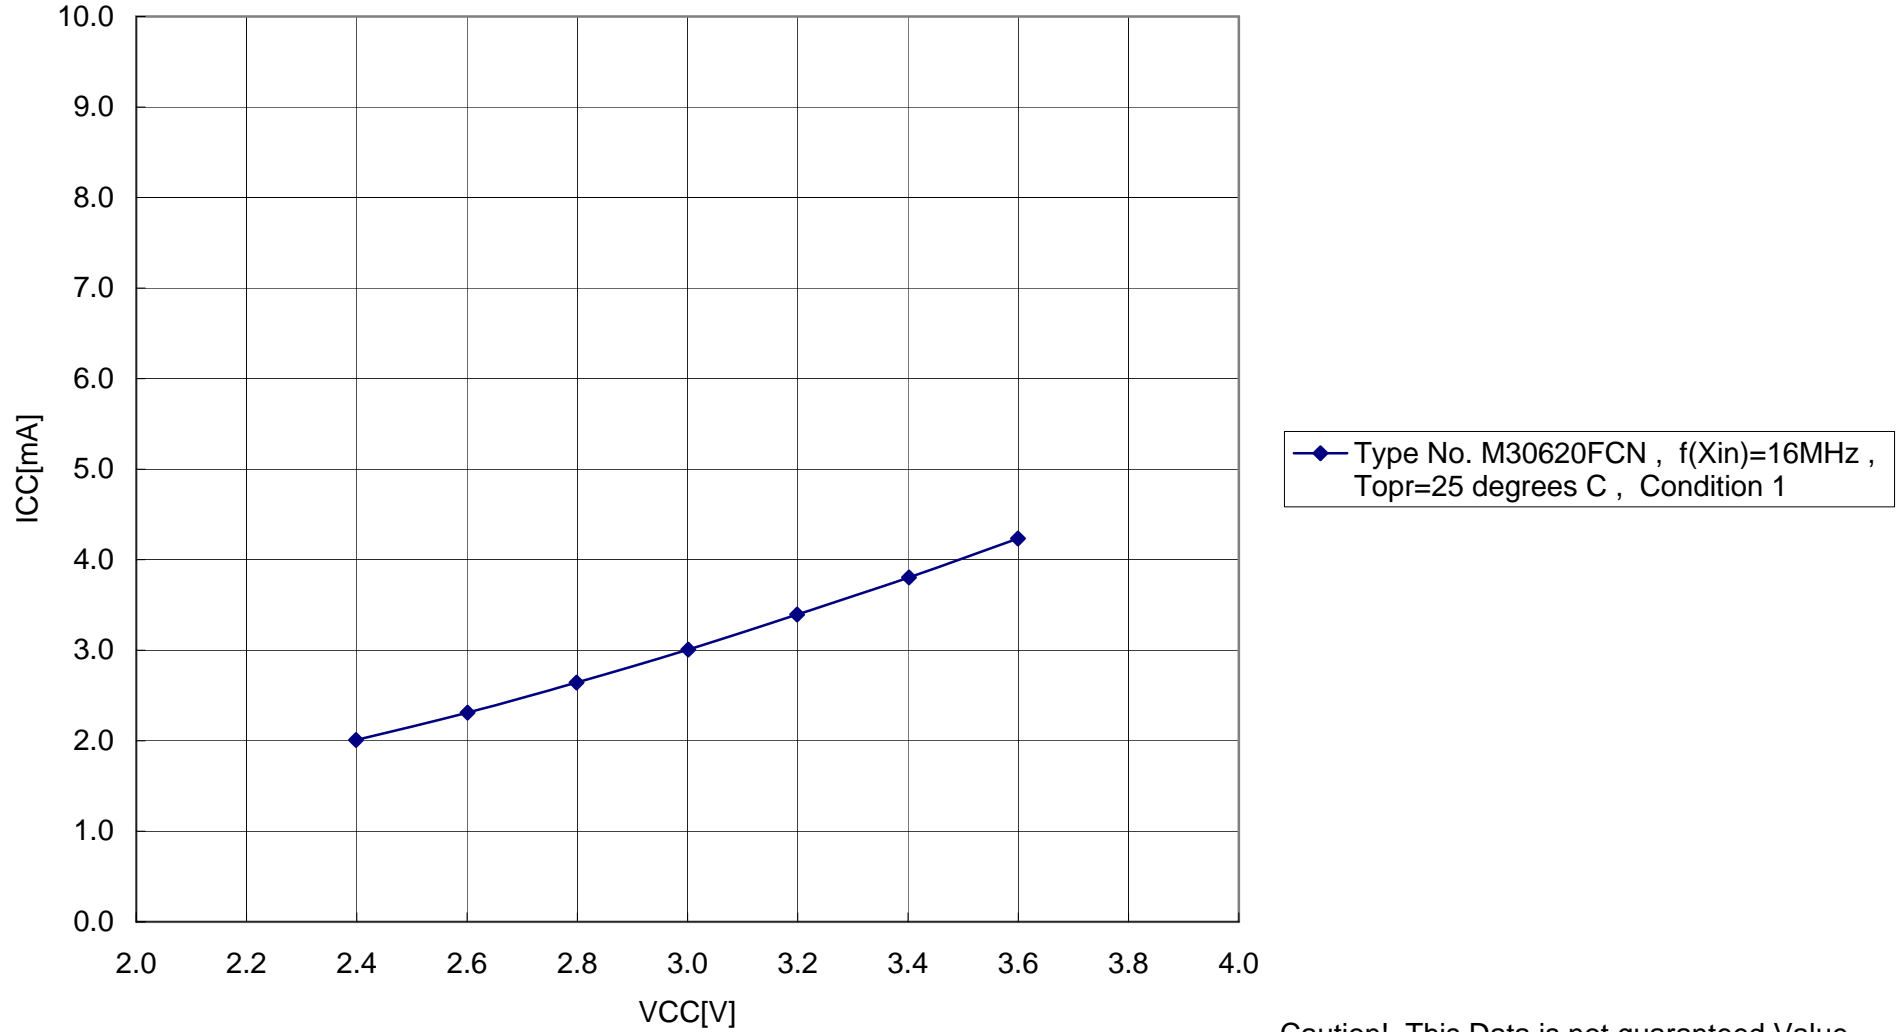

### Vcc-Icc (During Reset)

Condition1: CPU Clock=main, Division Ratio=1/8, Xin Drive Capacity=high, Xcin Drive Capacity=high, Pheripheral Function=no operation, Software Wait=0wait

Caution! This Data is not guaranteed Value.