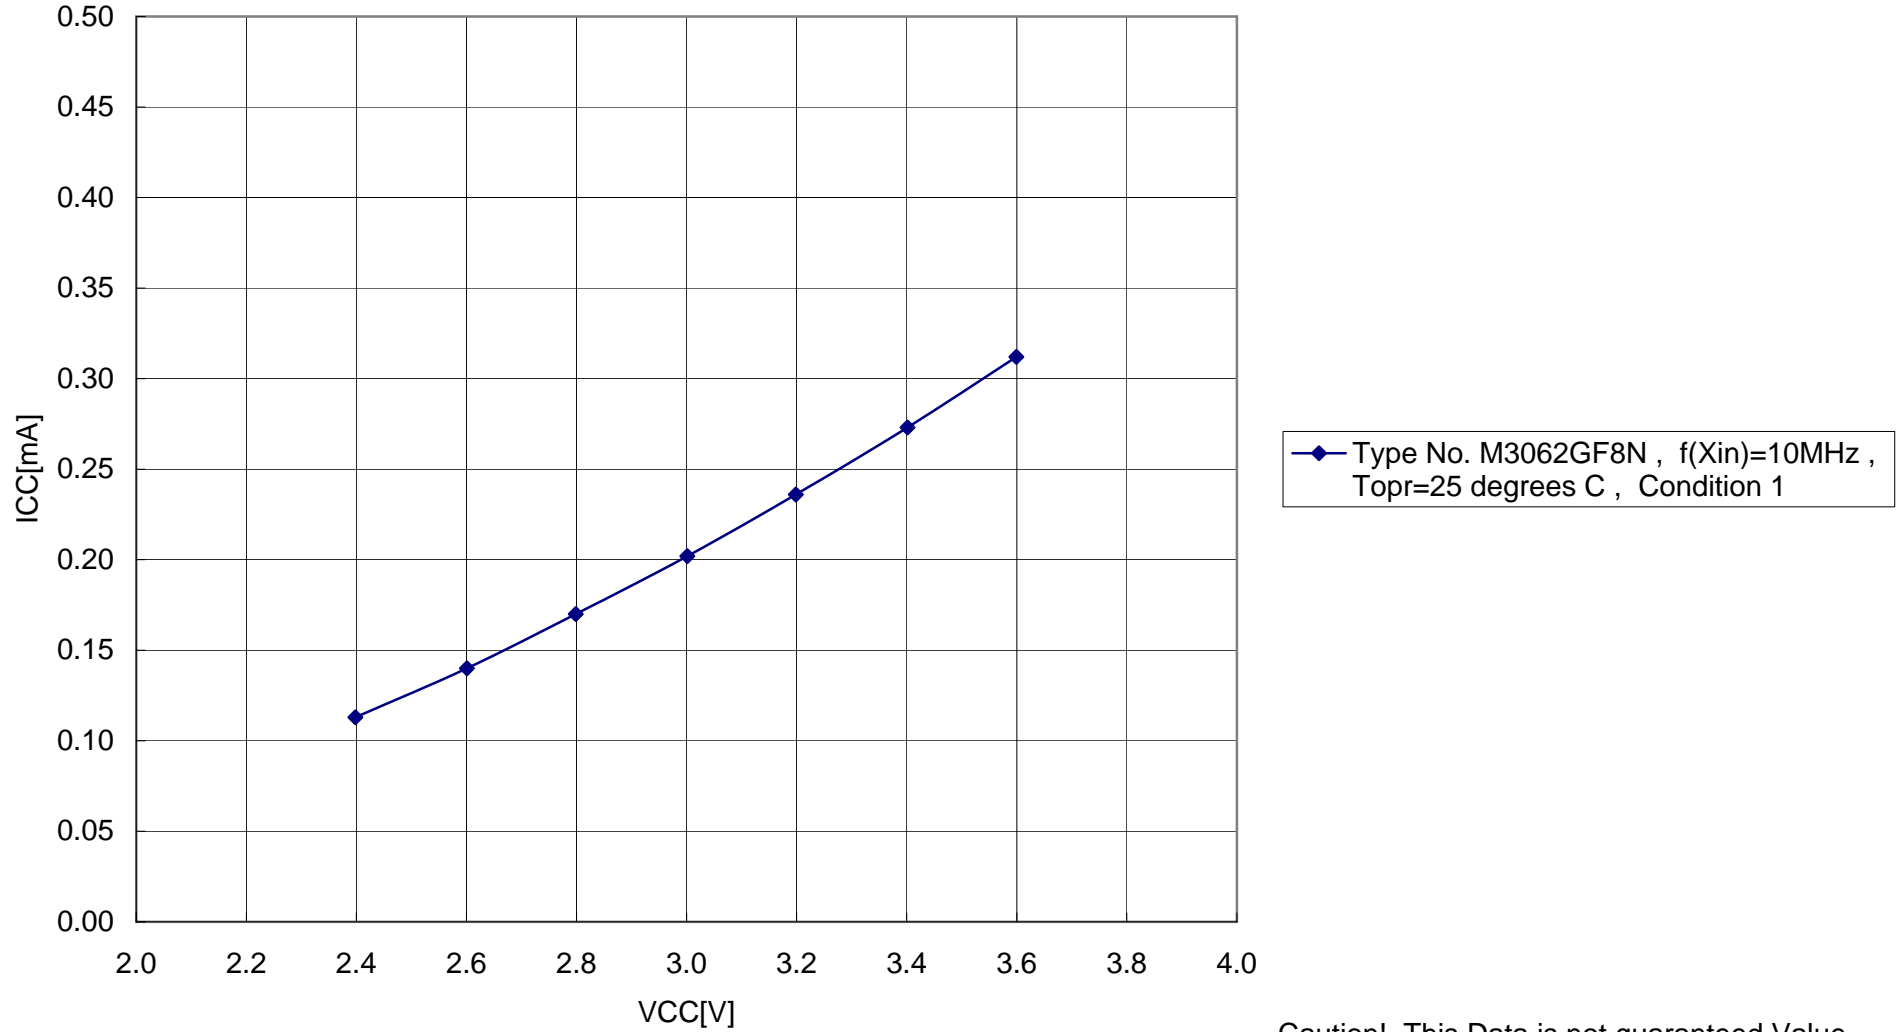

Vcc-Icc (Wait Mode)

Condition1: CPU Clock=sub, Division Ratio=1/1, Xin Drive Capacity=high, Xcin Drive Capacity=high, Pheripheral Function=no operation, Software Wait=0wait

Caution! This Data is not guaranteed Value.