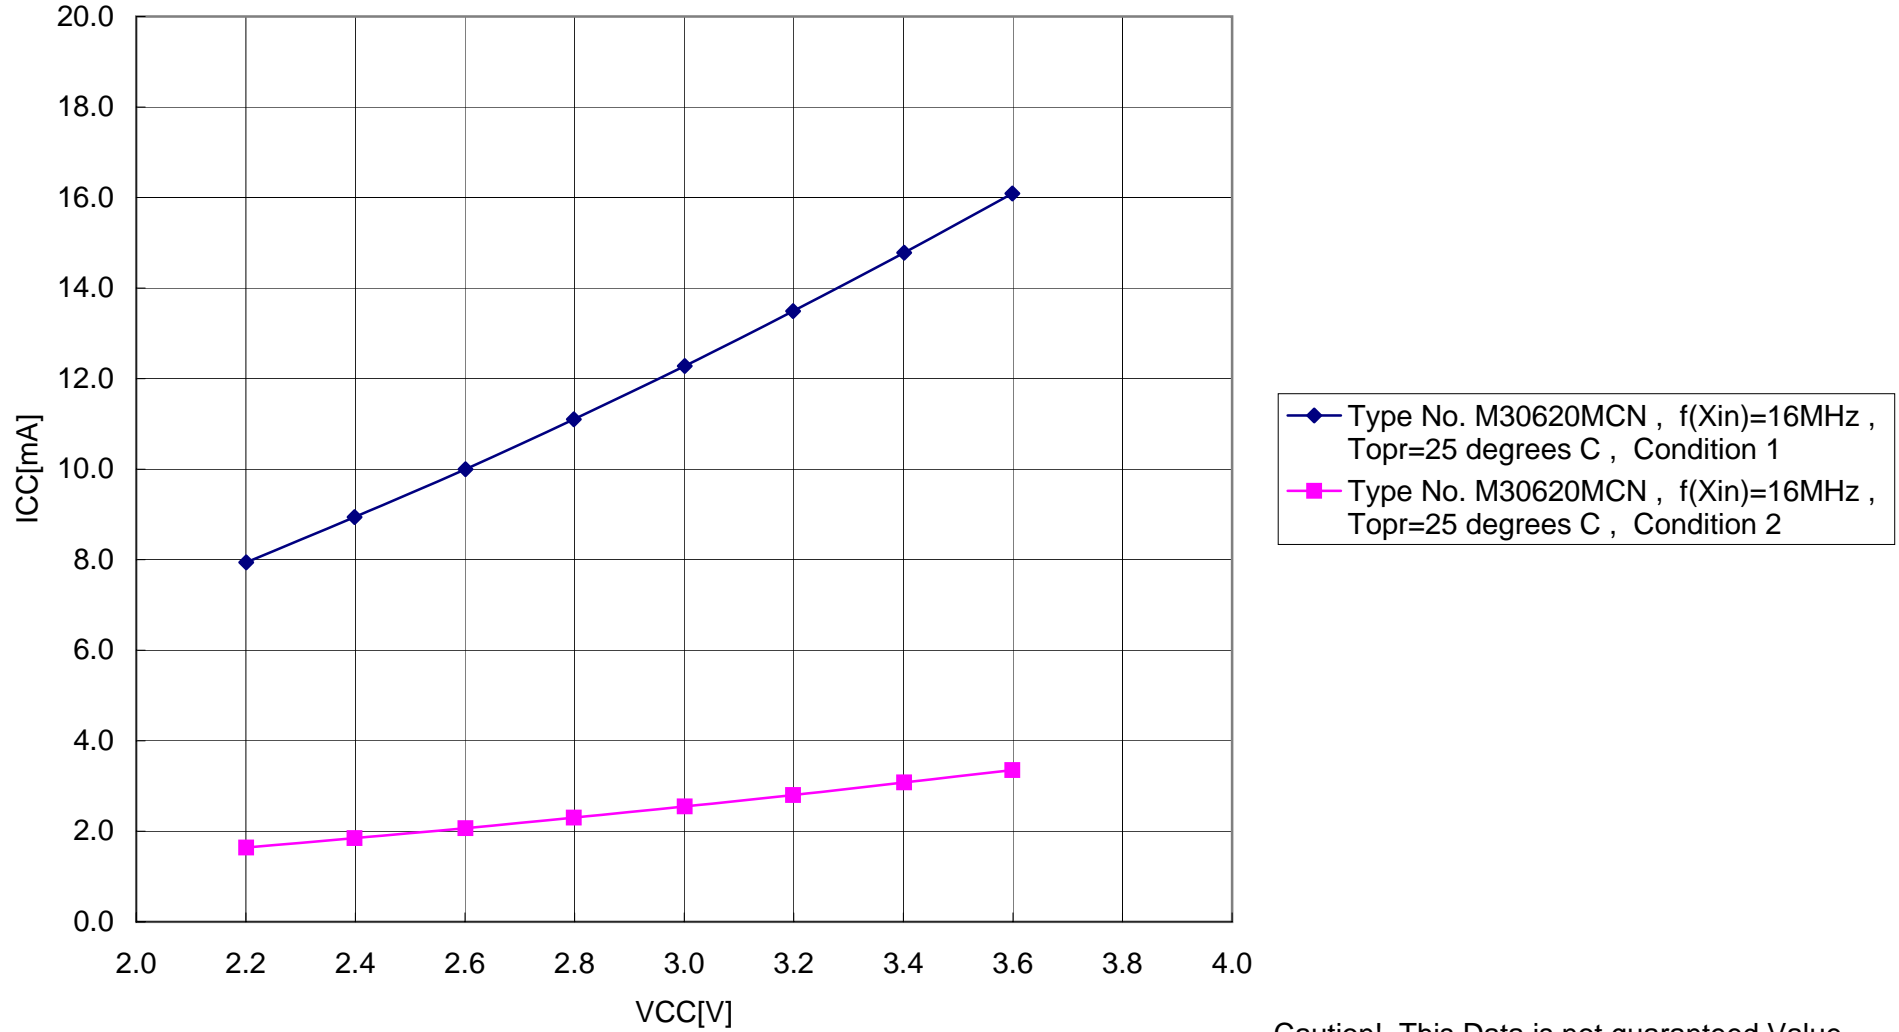

Vcc-Icc (Normal Operation Mode)

Condition1: CPU Clock=main, Division Ratio=1/1, Xin Drive Capacity=high, Xcin Drive Capacity=high, Peripheral Function=no operation, Software Wait=0wait

Condition2: CPU Clock=main, Division Ratio=1/8, Xin Drive Capacity=high, Xcin Drive Capacity=high, Peripheral Function=no operation, Software Wait=0wait