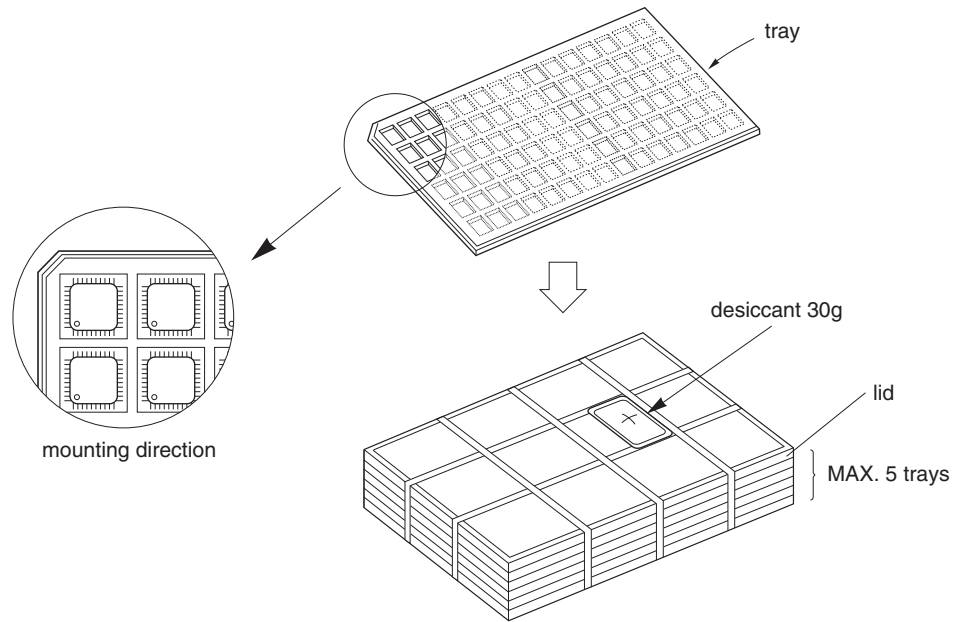

TRAY PACKING

1. CONTAINER

2. PACKING

3. INNER BOX

LABEL POSITION	SIDE OF BOX
LABEL	PRODUCT NAME, QUANTITY, LOT NUMBER, CLASS
INNER BOX	DIMENSION (W x L x H) 215 x 385 x 75 (mm)