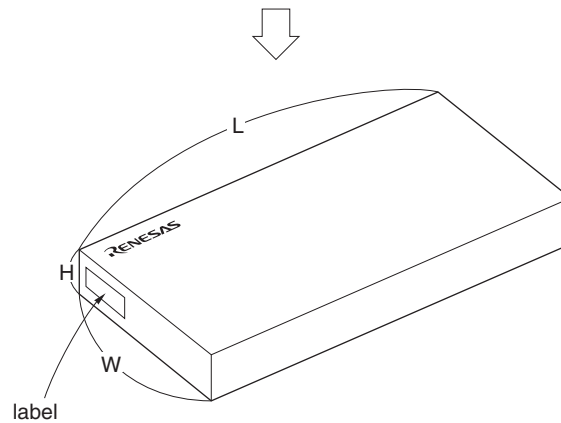

TRAY PACKING

1. CONTAINER

2. PACKING

3. INNER BOX

LABEL POSITION	SIDE OF BOX
LABEL	PRODUCT NAME, QUANTITY, LOT NUMBER, CLASS
INNER BOX	DIMENSION (W x L x H) 215 x 385 x 75 (mm)