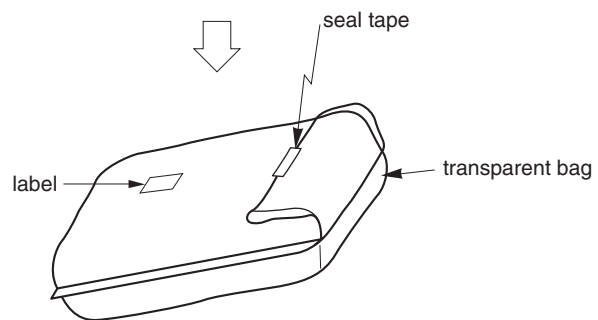

TRAY PACKING

1. CONTAINER

2. PACKING

3. INNER BOX

LABEL POSITION	SIDE OF BOX
LABEL	PRODUCT NAME, QUANTITY, LOT NUMBER, CLASS
INNER BOX	DIMENSION (W x L x H) 215 x 385 x 75 (mm)