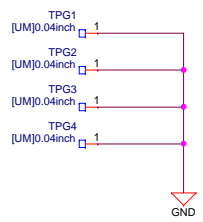

Title			RX72T CPU Card	
Size	Document Number			Rev
A3	R12TU005EJ0100			1.00
Date:	Thursday, November 29, 2018	Sheet	2	of 5

Inverter Connector A

Short Point

Inverter Connector B

2nd Motor Extender Board Connector

3rd Motor Extender Board Connector

Title		
RX72T CPU Card		
Size	Document Number	Rev
A3	R12TU005EJ0100	1.00
Date:	Thursday, November 29, 2018	Sheet 3 of 5

Title		
RX72T CPU Card		
Size	Document Number	Rev
A3	R12TU005EJ0100	1.00
Date:	Thursday, November 29, 2018	Sheet 4 of 5