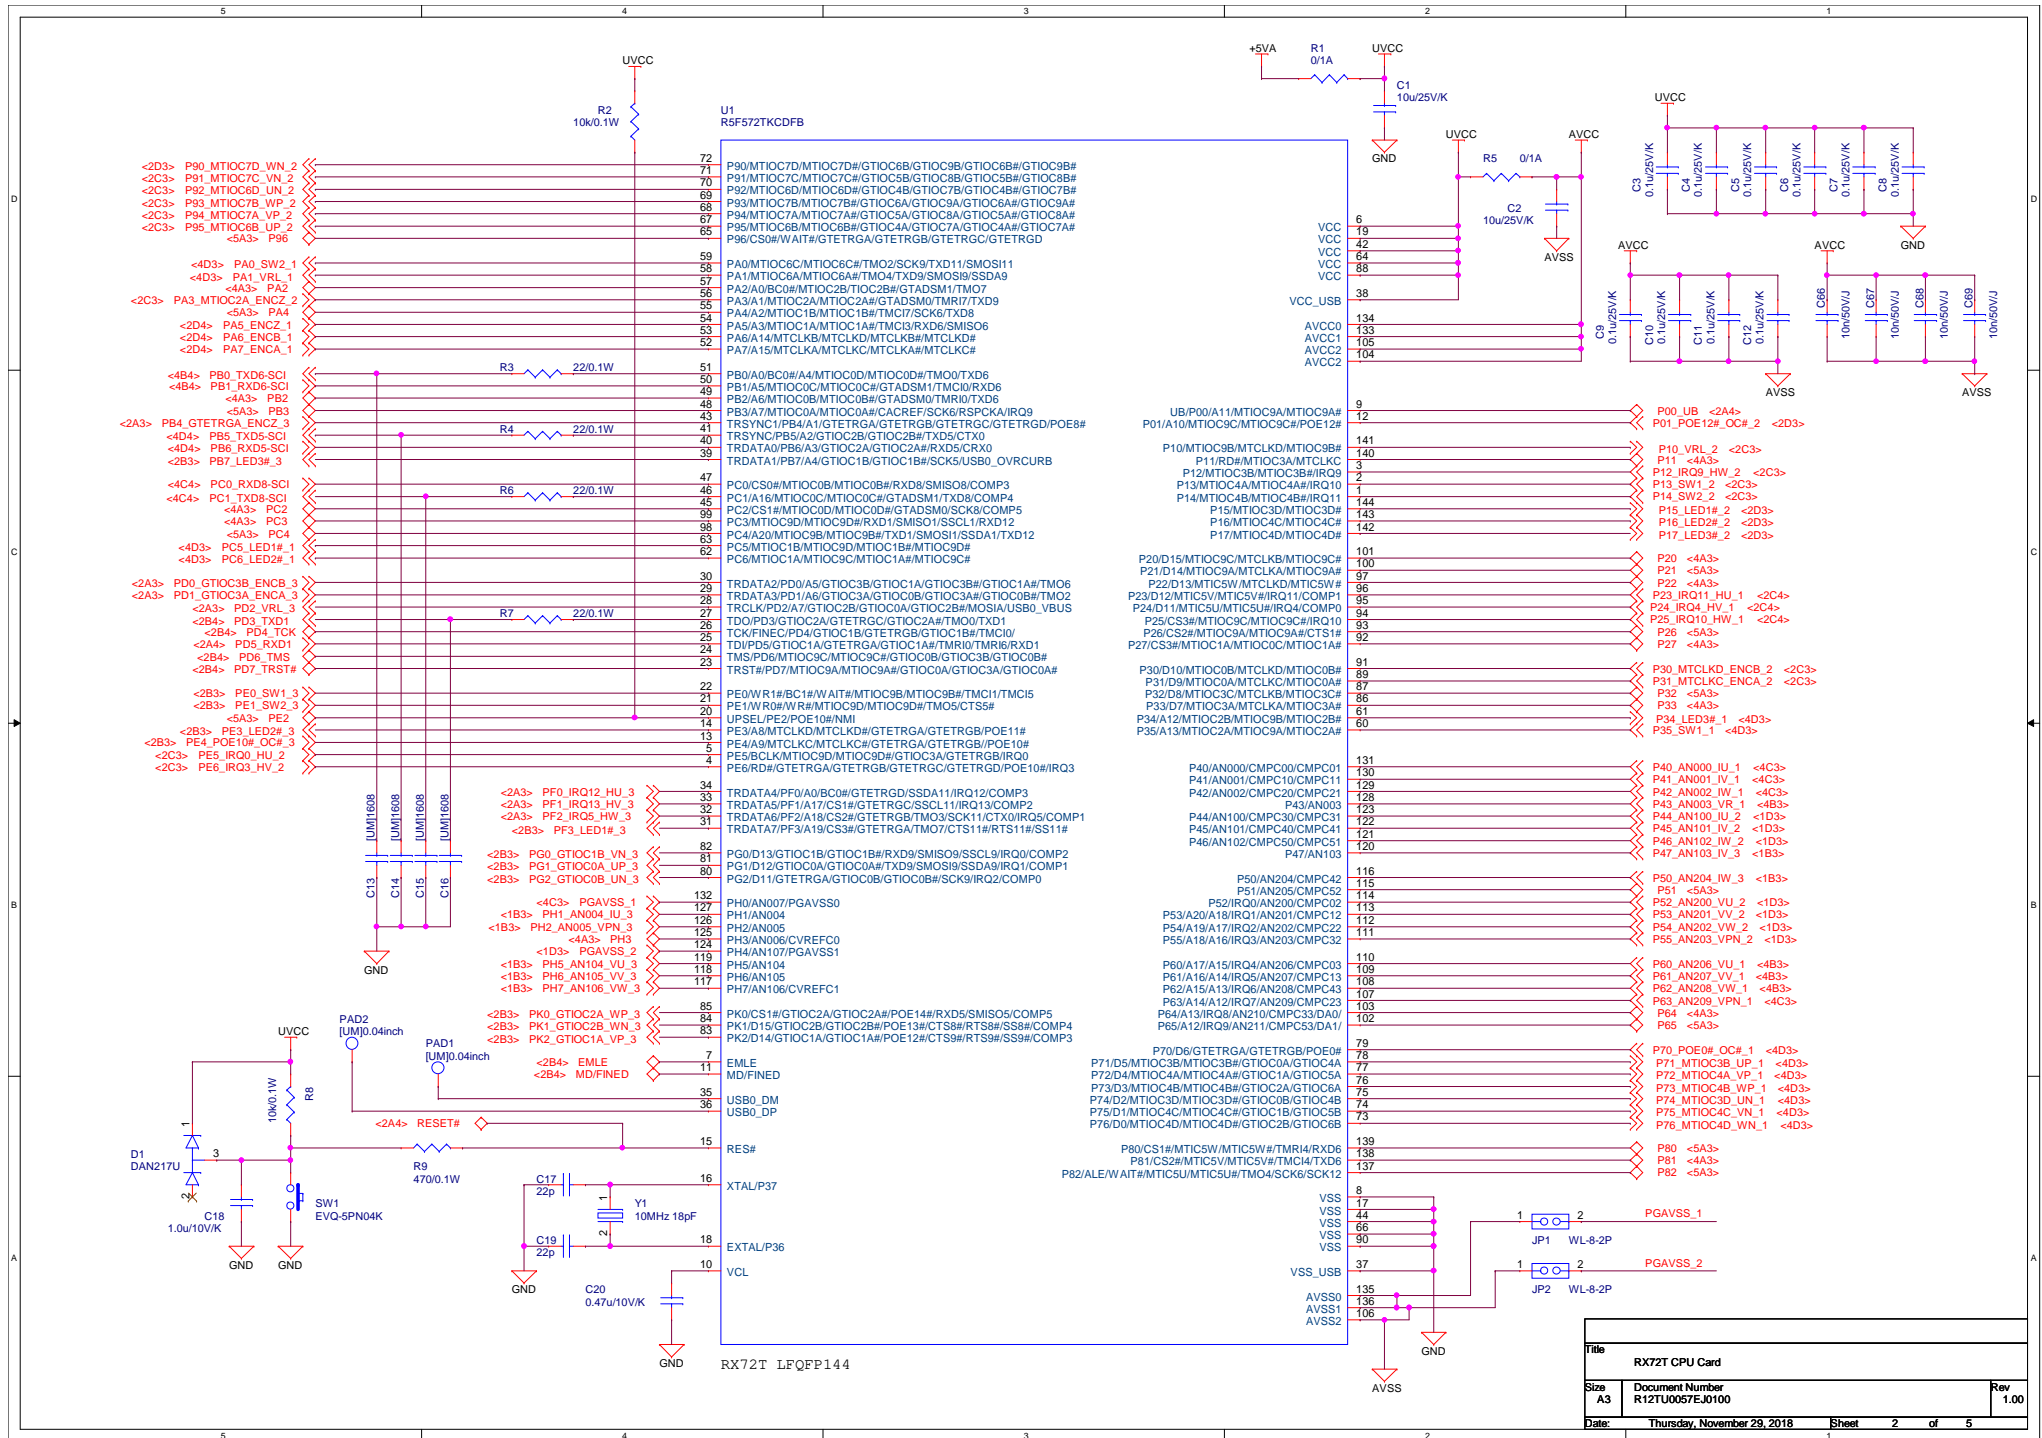

RX72T CPU Card
(RTK0EMX990C00000BJ)

Schematic

- 01 : Contents
- 02 : MCU
- 03 : Connector
- 04 : Emulator, Encoder, Hall
- 05 : History

Title		
RX72T CPU Card		
Size	Document Number	Rev
A3	R12TU005EJ0100	1.00
Date:	Thursday, November 29, 2018	Sheet 1 of 5

Title			RX72T CPU Card	
Size	Document Number			Rev
A3	R12TU005EJ0100			1.00
Date:	Thursday, November 29, 2018	Sheet	2	of 5

Inverter Connector A

Short Point

Inverter Connector B

2nd Motor Extender Board Connector

3rd Motor Extender Board Connector

Title		
RX72T CPU Card		
Size	Document Number	Rev
A3	R12TU005EJ0100	1.00
Date:	Thursday, November 29, 2018	Sheet 3 of 5

Title		
RX72T CPU Card		
Size	Document Number	Rev
A3	R12TU005EJ0100	1.00
Date:	Thursday, November 29, 2018	Sheet 4 of 5

History

Rev.	Date	Summary
1.00	2018/11/29	First edition issued

Title		
RX72T CPU Card		
Size	Document Number	Rev
A3	R12TU0057EJ0100	1.00
Date:	Thursday, November 29, 2018	Sheet 5 of 5