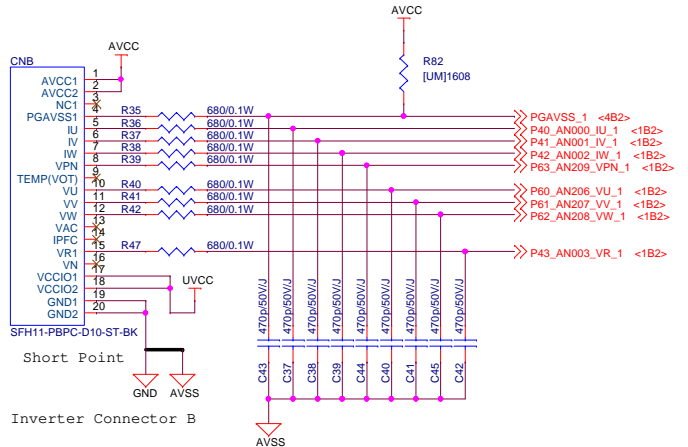

RX72T CPU Card
(RTK0EMX990C00000BJ)

Schematic

- 01 : Contents
- 02 : MCU
- 03 : Connector
- 04 : Emulator, Encoder, Hall
- 05 : History

Title		
RX72T CPU Card		
Size	Document Number	Rev
A3	R12TU005EJ0100	1.00
Date:	Thursday, November 29, 2018	Sheet 1 of 5

Title			RX72T CPU Card	
Size	Document Number			Rev
A3	R12TU005EJ0100			1.00
Date:	Thursday, November 29, 2018	Sheet	2	of 5

Inverter Connector A

Short Point

Inverter Connector B

2nd Motor Extender Board Connector

3rd Motor Extender Board Connector

Title		
RX72T CPU Card		
Size	Document Number	Rev
A3	R12TU005EJ0100	1.00
Date:	Thursday, November 29, 2018	Sheet 3 of 5

Title		
RX72T CPU Card		
Size	Document Number	Rev
A3	R12TU005EJ0100	1.00
Date:	Thursday, November 29, 2018	Sheet 4 of 5