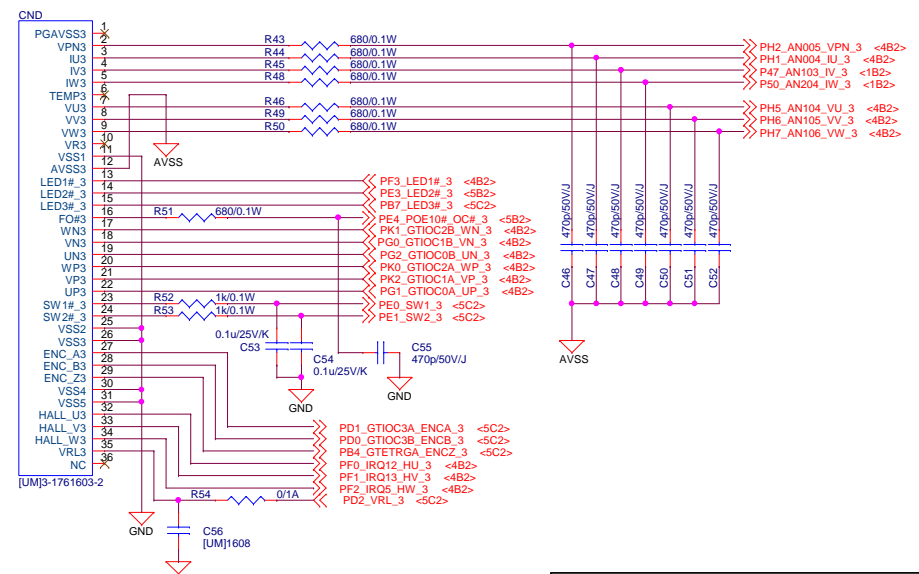

RX72T CPU Card
(RTK0EMX990C00000BJ)

Schematic

- 01 : Contents
- 02 : MCU
- 03 : Connector
- 04 : Emulator, Encoder, Hall
- 05 : History

Title		
RX72T CPU Card		
Size	Document Number	Rev
A3	R12TU005EJ0100	1.00
Date:	Thursday, November 29, 2018	Sheet 1 of 5

Title			RX72T CPU Card	
Size	Document Number			Rev
A3	R12TU005EJ0100			1.00
Date:	Thursday, November 29, 2018	Sheet	2	of 5

Inverter Connector A

Short Point

Inverter Connector B

2nd Motor Extender Board Connector

3rd Motor Extender Board Connector

Title		
RX72T CPU Card		
Size	Document Number	Rev
A3	R12TU005EJ0100	1.00
Date:	Thursday, November 29, 2018	Sheet 3 of 5

Title		
RX72T CPU Card		
Size	Document Number	Rev
A3	R12TU005EJ0100	1.00
Date:	Thursday, November 29, 2018	Sheet 4 of 5

History

Rev.	Date	Summary
1.00	2018/11/29	First edition issued

Title		
RX72T CPU Card		
Size	Document Number	Rev
A3	R12TU0057EJ0100	1.00
Date:	Thursday, November 29, 2018	Sheet 5 of 5