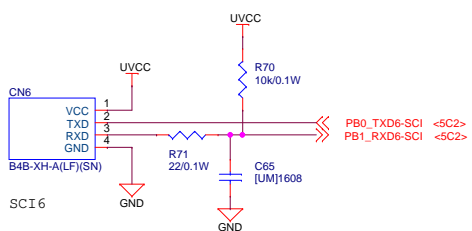

RX72T CPU Card
(RTK0EMX990C00000BJ)

Schematic

- 01 : Contents
- 02 : MCU
- 03 : Connector
- 04 : Emulator, Encoder, Hall
- 05 : History

Title		
RX72T CPU Card		
Size	Document Number	Rev
A3	R12TU005EJ0100	1.00
Date:	Thursday, November 29, 2018	Sheet 1 of 5

Title			RX72T CPU Card	
Size	Document Number			Rev
A3	R12TU005EJ0100			1.00
Date:	Thursday, November 29, 2018	Sheet	2	of 5

Inverter Connector A

Short Point

Inverter Connector B

2nd Motor Extender Board Connector

3rd Motor Extender Board Connector

Title		
RX72T CPU Card		
Size	Document Number	Rev
A3	R12TU005EJ0100	1.00
Date:	Thursday, November 29, 2018	Sheet 3 of 5

Title		
RX72T CPU Card		
Size	Document Number	Rev
A3	R12TU005EJ0100	1.00
Date:	Thursday, November 29, 2018	Sheet 4 of 5