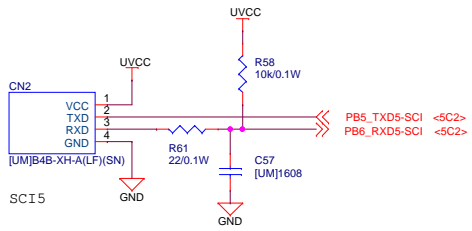

RX72T CPU Card
(RTK0EMX990C00000BJ)

Schematic

- 01 : Contents
- 02 : MCU
- 03 : Connector
- 04 : Emulator, Encoder, Hall
- 05 : History

Title		
RX72T CPU Card		
Size	Document Number	Rev
A3	R12TU005EJ0100	1.00
Date:	Thursday, November 29, 2018	Sheet 1 of 5

Title			RX72T CPU Card	
Size	Document Number			Rev
A3	R12TU005EJ0100			1.00
Date:	Thursday, November 29, 2018	Sheet	2	of 5

Inverter Connector A

Short Point

Inverter Connector B

2nd Motor Extender Board Connector

3rd Motor Extender Board Connector

Title		
RX72T CPU Card		
Size	Document Number	Rev
A3	R12TU005EJ0100	1.00
Date:	Thursday, November 29, 2018	Sheet 3 of 5

Title		
RX72T CPU Card		
Size	Document Number	Rev
A3	R12TU005EJ0100	1.00
Date:	Thursday, November 29, 2018	Sheet 4 of 5