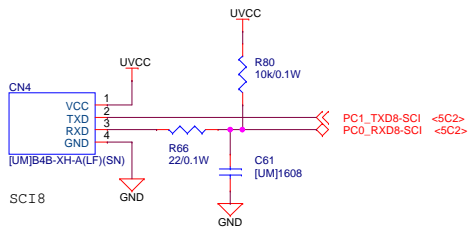

RX72T CPU Card
(RTK0EMX990C00000BJ)

Schematic

- 01 : Contents
- 02 : MCU
- 03 : Connector
- 04 : Emulator, Encoder, Hall
- 05 : History

Title		
RX72T CPU Card		
Size	Document Number	Rev
A3	R12TU005EJ0100	1.00
Date:	Thursday, November 29, 2018	Sheet 1 of 5

Title			RX72T CPU Card	
Size	Document Number			Rev
A3	R12TU005EJ0100			1.00
Date:	Thursday, November 29, 2018	Sheet	2	of 5

Inverter Connector A

Short Point

Inverter Connector B

2nd Motor Extender Board Connector

3rd Motor Extender Board Connector

Title		
RX72T CPU Card		
Size	Document Number	Rev
A3	R12TU005EJ0100	1.00
Date:	Thursday, November 29, 2018	Sheet 3 of 5

Title		
RX72T CPU Card		
Size	Document Number	Rev
A3	R12TU005EJ0100	1.00
Date:	Thursday, November 29, 2018	Sheet 4 of 5