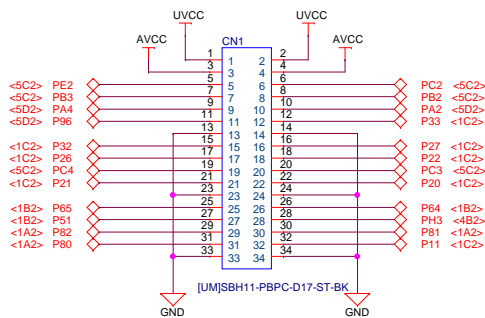

RX72T CPU Card
(RTK0EMX990C00000BJ)

Schematic

- 01 : Contents
- 02 : MCU
- 03 : Connector
- 04 : Emulator, Encoder, Hall
- 05 : History

Title		
RX72T CPU Card		
Size	Document Number	Rev
A3	R12TU005EJ0100	1.00
Date:	Thursday, November 29, 2018	Sheet 1 of 5

Title			RX72T CPU Card	
Size	Document Number			Rev
A3	R12TU005EJ0100			1.00
Date:	Thursday, November 29, 2018	Sheet	2	of 5

Inverter Connector A

Short Point

Inverter Connector B

2nd Motor Extender Board Connector

3rd Motor Extender Board Connector

Title		
RX72T CPU Card		
Size	Document Number	Rev
A3	R12TU005EJ0100	1.00
Date:	Thursday, November 29, 2018	Sheet 3 of 5

Title		
RX72T CPU Card		
Size	Document Number	Rev
A3	R12TU005EJ0100	1.00
Date:	Thursday, November 29, 2018	Sheet 4 of 5