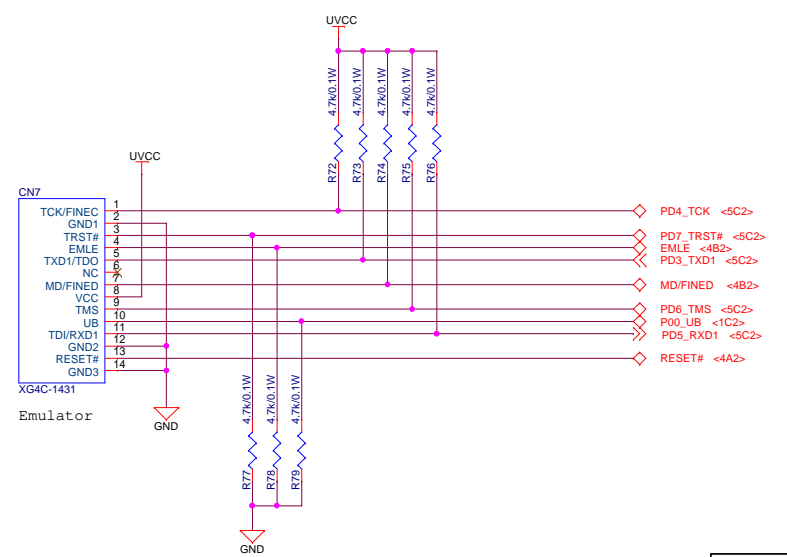

RX72T CPU Card
(RTK0EMX990C00000BJ)

Schematic

- 01 : Contents
- 02 : MCU
- 03 : Connector
- 04 : Emulator, Encoder, Hall
- 05 : History

Title		
RX72T CPU Card		
Size	Document Number	Rev
A3	R12TU005EJ0100	1.00
Date:	Thursday, November 29, 2018	Sheet 1 of 5

Title			RX72T CPU Card	
Size	Document Number			Rev
A3	R12TU005EJ0100			1.00
Date:	Thursday, November 29, 2018	Sheet	2	of 5

Inverter Connector A

Short Point

Inverter Connector B

2nd Motor Extender Board Connector

3rd Motor Extender Board Connector

Title		
RX72T CPU Card		
Size	Document Number	Rev
A3	R12TU005EJ0100	1.00
Date:	Thursday, November 29, 2018	Sheet 3 of 5

Title		
RX72T CPU Card		
Size	Document Number	Rev
A3	R12TU005EJ0100	1.00
Date:	Thursday, November 29, 2018	Sheet 4 of 5

History

Rev.	Date	Summary
1.00	2018/11/29	First edition issued

Title		
RX72T CPU Card		
Size	Document Number	Rev
A3	R12TU0057EJ0100	1.00
Date:	Thursday, November 29, 2018	Sheet 5 of 5