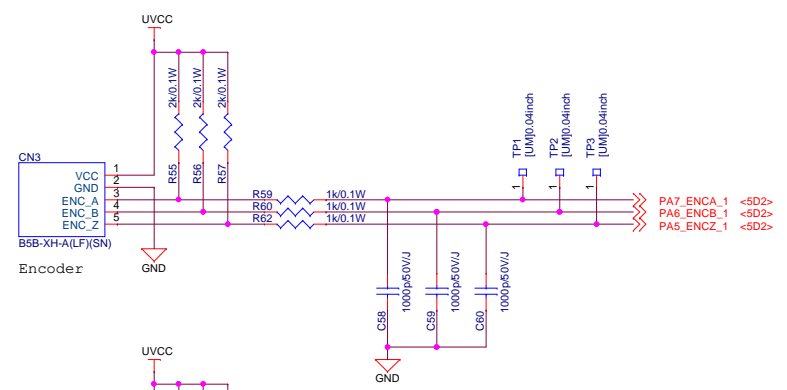

RX72T CPU Card
(RTK0EMX990C00000BJ)

Schematic

- 01 : Contents
- 02 : MCU
- 03 : Connector
- 04 : Emulator, Encoder, Hall
- 05 : History

Title		
RX72T CPU Card		
Size	Document Number	Rev
A3	R12TU005EJ0100	1.00
Date:	Thursday, November 29, 2018	Sheet 1 of 5

Title			RX72T CPU Card	
Size	Document Number			Rev
A3	R12TU005EJ0100			1.00
Date:	Thursday, November 29, 2018	Sheet	2	of 5

Inverter Connector A

Short Point

Inverter Connector B

2nd Motor Extender Board Connector

3rd Motor Extender Board Connector

Title		
RX72T CPU Card		
Size	Document Number	Rev
A3	R12TU005EJ0100	1.00
Date:	Thursday, November 29, 2018	Sheet 3 of 5

Title		
RX72T CPU Card		
Size	Document Number	Rev
A3	R12TU005EJ0100	1.00
Date:	Thursday, November 29, 2018	Sheet 4 of 5