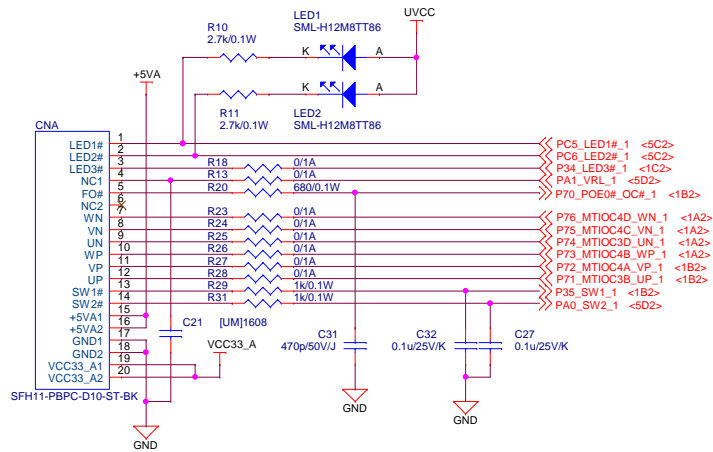

RX72T CPU Card
(RTK0EMX990C00000BJ)

Schematic

- 01 : Contents
- 02 : MCU
- 03 : Connector
- 04 : Emulator, Encoder, Hall
- 05 : History

Title		
RX72T CPU Card		
Size	Document Number	Rev
A3	R12TU005EJ0100	1.00
Date:	Thursday, November 29, 2018	Sheet 1 of 5

Title			RX72T CPU Card	
Size	Document Number			Rev
A3	R12TU005EJ0100			1.00
Date:	Thursday, November 29, 2018	Sheet	2	of 5

Inverter Connector A

Short Point

Inverter Connector B

2nd Motor Extender Board Connector

3rd Motor Extender Board Connector

Title		
RX72T CPU Card		
Size	Document Number	Rev
A3	R12TU005EJ0100	1.00
Date:	Thursday, November 29, 2018	Sheet 3 of 5

Title		
RX72T CPU Card		
Size	Document Number	Rev
A3	R12TU005EJ0100	1.00
Date:	Thursday, November 29, 2018	Sheet 4 of 5