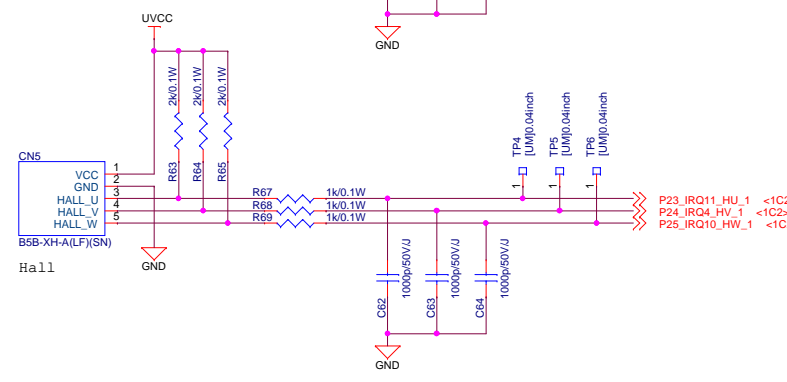

RX72T CPU Card
(RTK0EMX990C00000BJ)

Schematic

- 01 : Contents
- 02 : MCU
- 03 : Connector
- 04 : Emulator, Encoder, Hall
- 05 : History

Title		
RX72T CPU Card		
Size	Document Number	Rev
A3	R12TU005EJ0100	1.00
Date:	Thursday, November 29, 2018	Sheet 1 of 5

Title			RX72T CPU Card	
Size	Document Number			Rev
A3	R12TU005EJ0100			1.00
Date:	Thursday, November 29, 2018	Sheet	2	of 5

Inverter Connector A

Short Point

Inverter Connector B

2nd Motor Extender Board Connector

3rd Motor Extender Board Connector

Title		
RX72T CPU Card		
Size	Document Number	Rev
A3	R12TU005EJ0100	1.00
Date:	Thursday, November 29, 2018	Sheet 3 of 5

Title		
RX72T CPU Card		
Size	Document Number	Rev
A3	R12TU005EJ0100	1.00
Date:	Thursday, November 29, 2018	Sheet 4 of 5