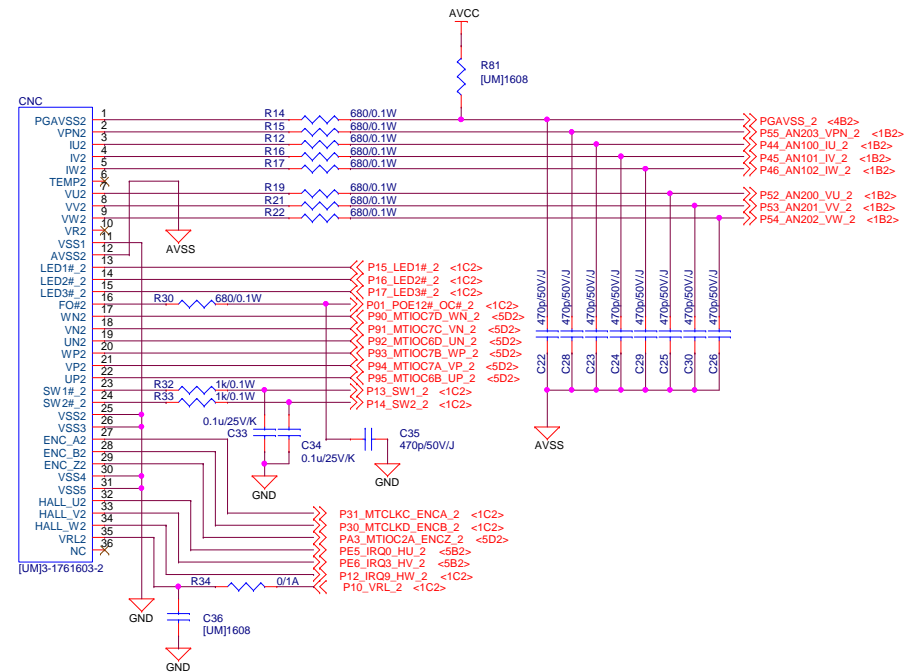

RX72T CPU Card
(RTK0EMX990C00000BJ)

Schematic

- 01 : Contents
- 02 : MCU
- 03 : Connector
- 04 : Emulator, Encoder, Hall
- 05 : History

Title		
RX72T CPU Card		
Size	Document Number	Rev
A3	R12TU005EJ0100	1.00
Date:	Thursday, November 29, 2018	Sheet 1 of 5

Title			RX72T CPU Card	
Size	Document Number			Rev
A3	R12TU005EJ0100			1.00
Date:	Thursday, November 29, 2018	Sheet	2	of 5

Inverter Connector A

Short Point

Inverter Connector B

2nd Motor Extender Board Connector

3rd Motor Extender Board Connector

Title		
RX72T CPU Card		
Size	Document Number	Rev
A3	R12TU005EJ0100	1.00
Date:	Thursday, November 29, 2018	Sheet 3 of 5

Title		
RX72T CPU Card		
Size	Document Number	Rev
A3	R12TU005EJ0100	1.00
Date:	Thursday, November 29, 2018	Sheet 4 of 5

History

Rev.	Date	Summary
1.00	2018/11/29	First edition issued

Title		
RX72T CPU Card		
Size	Document Number	Rev
A3	R12TU0057EJ0100	1.00
Date:	Thursday, November 29, 2018	Sheet 5 of 5