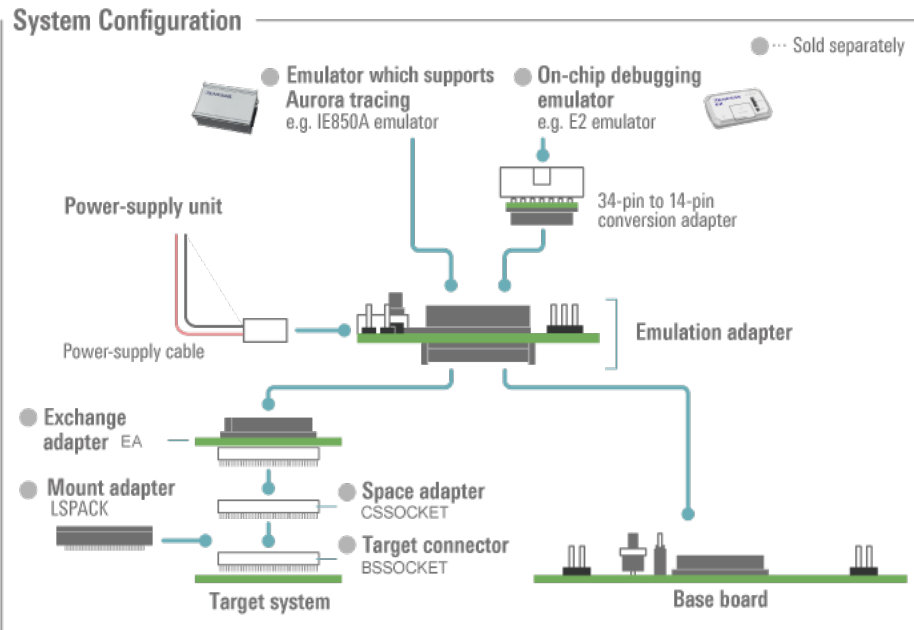

List of Emulation Adapter for RH850 Family

(Supported by IE850A emulator and the E2 emulator. Note that the E2 emulator does not support tracing via an Aurora interface.)

Each link on product number is set with the URL for the product page or User's manual document.

[Click here for information about \[QB-V850E2-PW-xx\] \(optional\).](#)

MCU	Package	Emulation Adapter	Exchange Adapter	Target Connector	Mount Adapter	Space Adapter
RH850/E2UH	468-pin BGA	RTE7702012EAB00000	RTE7702012CBG468T000J	BSSOCKET468A3025RE21N	LSPACK468A3025RE01	CSSOCKET468A3025RE03 CSSOCKET468A3025RE04
RH850/E2H	468-pin BGA		RTE7702012CBG468T000J	BSSOCKET468A3025RE21N	LSPACK468A3025RE01	CSSOCKET468A3025RE03 CSSOCKET468A3025RE04
	373-pin BGA		RTE7702011CBG373T000J	BSSOCKET373A2521RE21N	LSPACK373A2521RE01	CSSOCKET373A2521RE03 CSSOCKET373A2521RE04
RH850/U2A16	516-pin BGA	RTE7702200EAB00000	RTE7702200CBG516T000J	BSSOCKET516A3025RE21N	LSPACK516A3025RE01	CSSOCKET516A3025RE03 CSSOCKET516A3025RE04
	373-pin BGA		RTE7702300CBG373T000J	BSSOCKET373A2521RE21N	LSPACK373A2521RE01	CSSOCKET373A2521RE03 CSSOCKET373A2521RE04
	292-pin BGA		RTE7702300CBG292T000J	BSSOCKET292A2017RE22N	LSPACK292A2017RE21	CSSOCKET292A2017RE23 CSSOCKET292A2017RE24
RH850/U2A8	373-pin BGA		RTE7702300CBG373T000J	BSSOCKET373A2521RE21N	LSPACK373A2521RE01	CSSOCKET373A2521RE03 CSSOCKET373A2521RE04
	292-pin BGA		RTE7702300CBG292T000J	BSSOCKET292A2017RE22N	LSPACK292A2017RE21	CSSOCKET292A2017RE23 CSSOCKET292A2017RE24
RH850/U2A6	292-pin BGA		RTE7702300CBG292T000J	BSSOCKET292A2017RE22N	LSPACK292A2017RE21	CSSOCKET292A2017RE23 CSSOCKET292A2017RE24