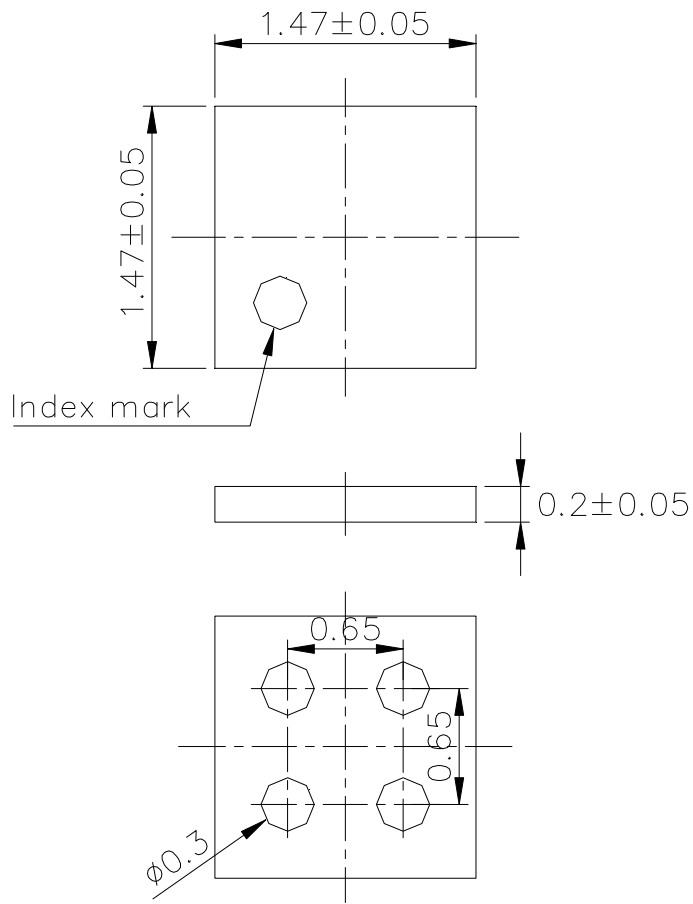

JEITA Package code	RENESAS code	Previous code	MASS(TYP.)[g]
-	SXLG0004JD-A	P4Q1-65-421	0.00126

Unit: mm

S1: SOURCE 1
S2: SOURCE 2
G1: GATE 1
G2: GATE 2

TERMINAL LAYOUT (Top view)