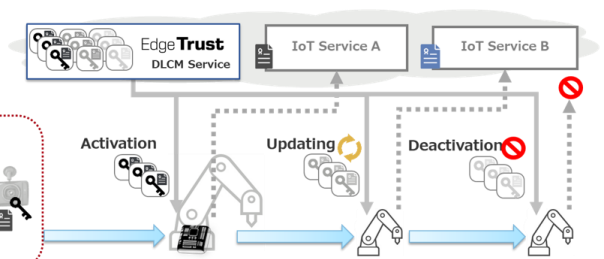

Ubiquitous AI

Renesas Ready Ecosystem Partner Solution Ubiquitous AI Edge Trust

RENESAS

PARTNER
NETWORK

READY

Solution Summary

Edge Trust is unique solutions for enabling secure IoT services thanks to lifecycle management of IoT devices. Our security implementations for IoT devices and device management system is efficiently able to manage confidential information in the operations, procedures and processing that occur throughout the lifecycle of IoT devices, from planning and manufacturing to shipping, operation, and disposal. Those outcomes enable Secure IoT services. This solution runs efficiently for the Renesas [RA family](#) and [RX65N](#).

Ubiquitous AI

In developing a lifecycle management system for IoT devices

There is many difficulties and troublesome things

Edge**Trust** solves these issues !

Offering various service and products for reducing IoT development cost and supporting secure operations during its lifecycle

IoT data shrink, secure communication AI Solutions
[AtomBeam]

Blockchain-based Tamper-proofing through distributed ledger
[Business Blockchain Solutions]

Embedded software products and development support required for the IoT of electronic devices
Security implementation support for IoT devices
[Embedded Software Solutions]

Edge**Trust** DLCM Agent

Vulnerability Verification Tools
[beSTORM X]

Security verification and consulting for IoT devices
[IoT Device Security Verification Service]

Periodic health check service for IoT devices
[Edge Trust Health Check]