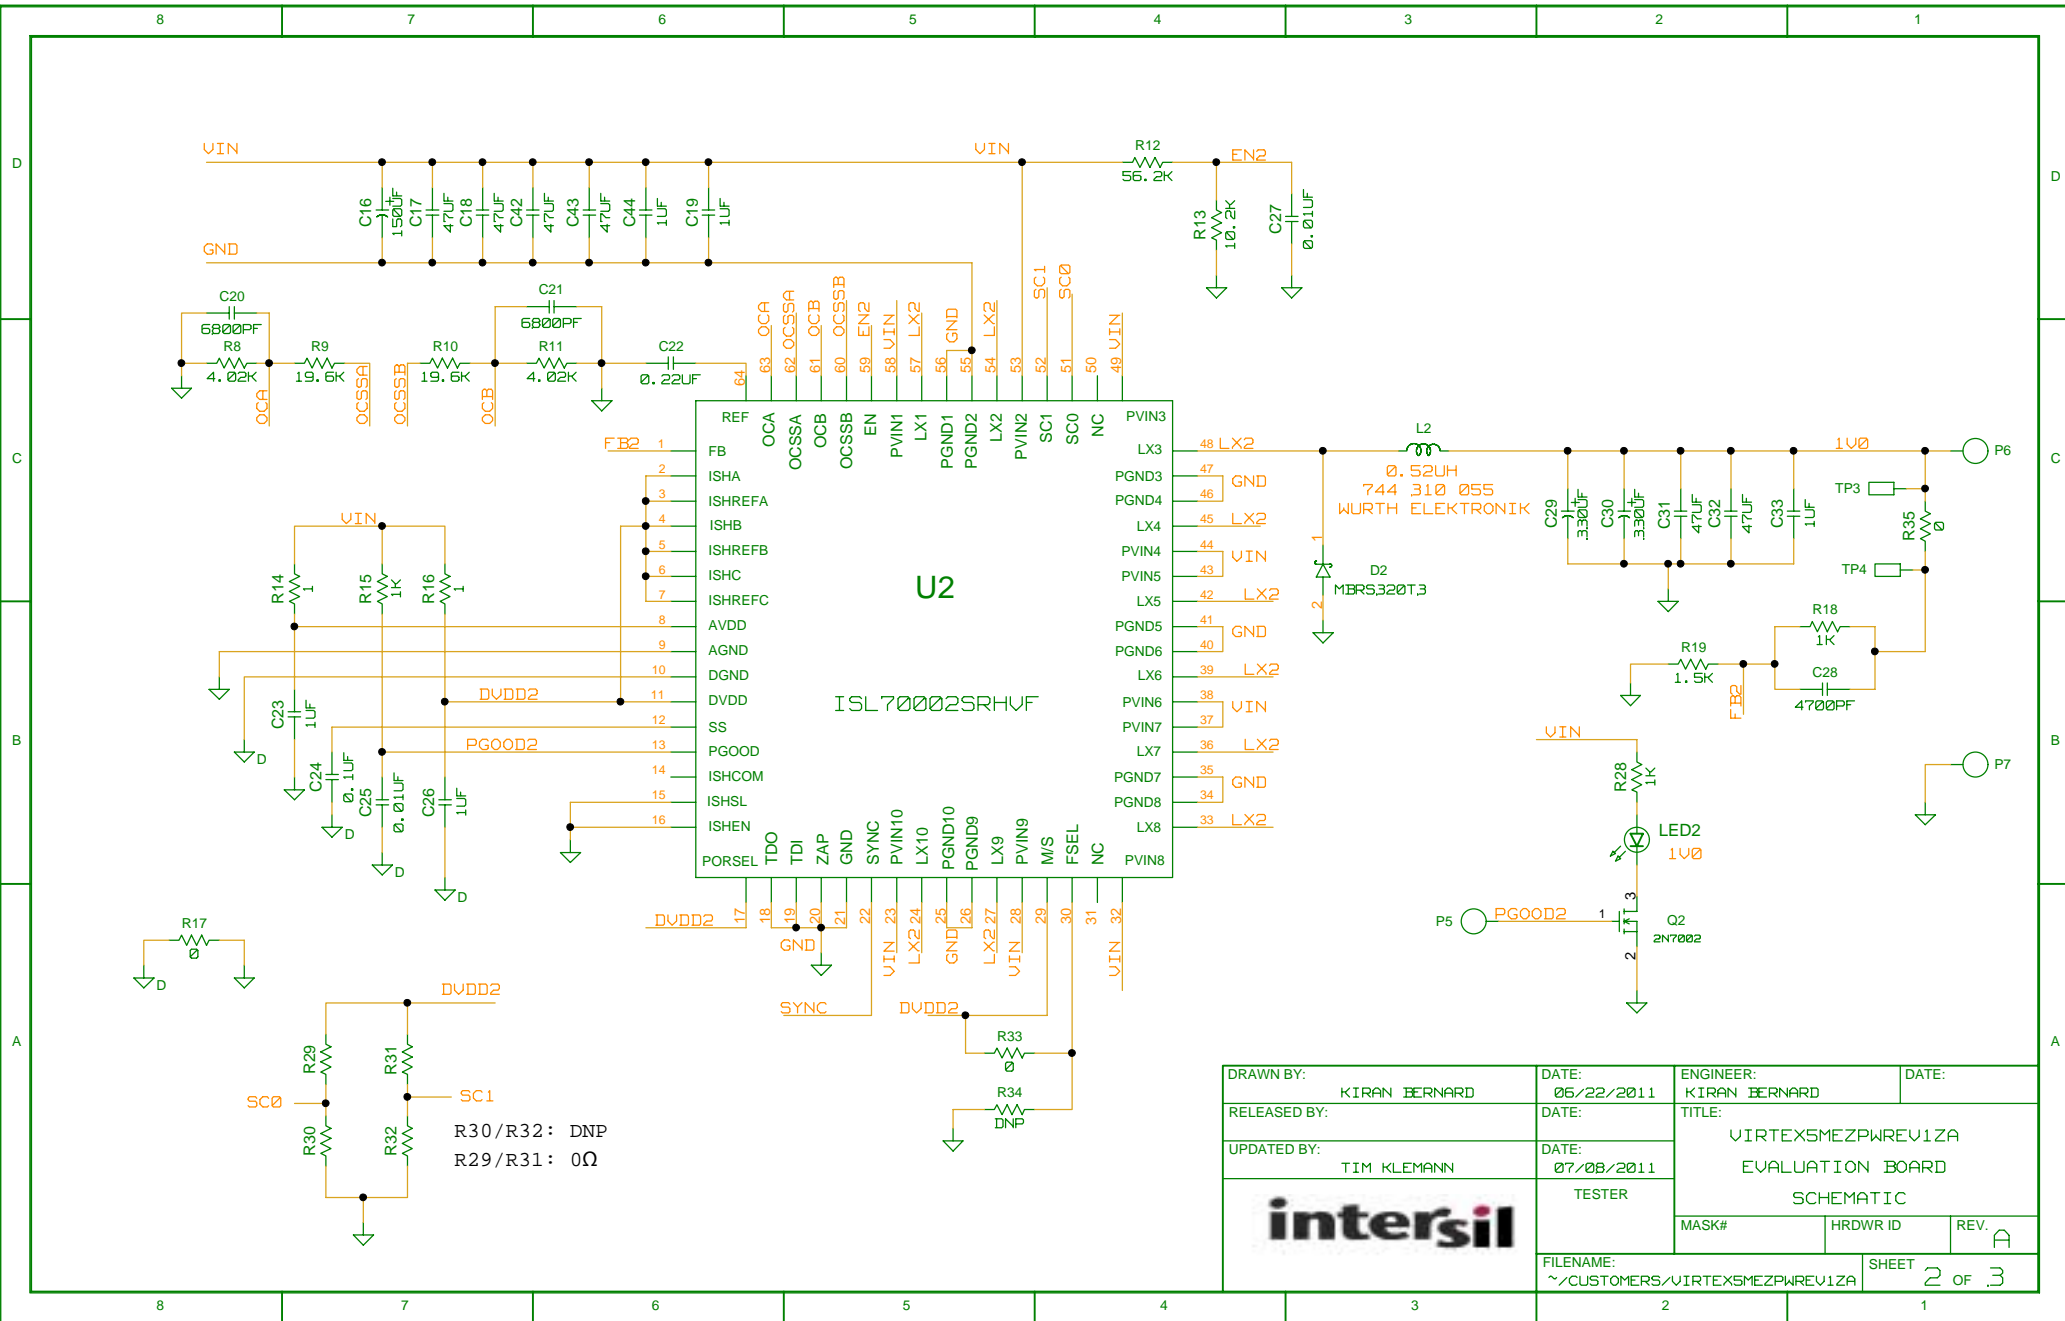

| | | | | |
|---|---------------------|---|-------|----------|
| DRAWN BY: KIRAN BERNARD | DATE: 05/22/2011 | ENGINEER: KIRAN BERNARD | DATE: | |
| RELEASED BY: | DATE: | TITLE: VIRTEX5MEZPWREVIZA | | |
| UPDATED BY: TIM KLEMMANN | DATE: 07/08/2011 | EVALUATION BOARD | | |
| | | TESTER | | |
| | | <table border="1"> <tr> <td>MASK#</td> <td>HRDWR ID</td> <td>REV. A</td> </tr> </table> | MASK# | HRDWR ID |
| MASK# | HRDWR ID | REV. A | | |
| FILENAME: ~/CUSTOMERS/VIRTEX5MEZPWREVIZA | | SHEET 1 of 3 | | |

| | | | |
|---|---------------------|--|-----------------|
| DRAWN BY: KIRAN BERNARD | DATE: 05/22/2011 | ENGINEER: KIRAN BERNARD | DATE: |
| RELEASED BY: | DATE: | TITLE: VIRTEX5MEZPWREV1ZA EVALUATION BOARD | REV. A |
| UPDATED BY: TIM KLEMMANN | DATE: 07/08/2011 | TESTER: | SCHEMATIC |
|  | | MASK# | HRDWIR ID |
| | | FILENAME: ~/CUSTOMERS/VIRTEX5MEZPWREV1ZA | SHEET 2 OF 3 |

| | | | |
|---|---------------------|------------------------------|-----------------|
| DRAWN BY: KIRAN BERNARD | DATE: 06/22/2011 | ENGINEER: KIRAN BERNARD | DATE: |
| RELEASED BY: | DATE: | TITLE: VIRTEX5MEZPWREVIZA | |
| UPDATED BY: TIM KLEMANN | DATE: 07/08/2011 | EVALUATION BOARD | |
|  | | SCHEMATIC | |
| | | MASK# | HRDWR ID |
| FILENAME: ~/CUSTOMERS/VIRTEX5MEZPWREVIZA | | | SHEET 3 OF 3 |