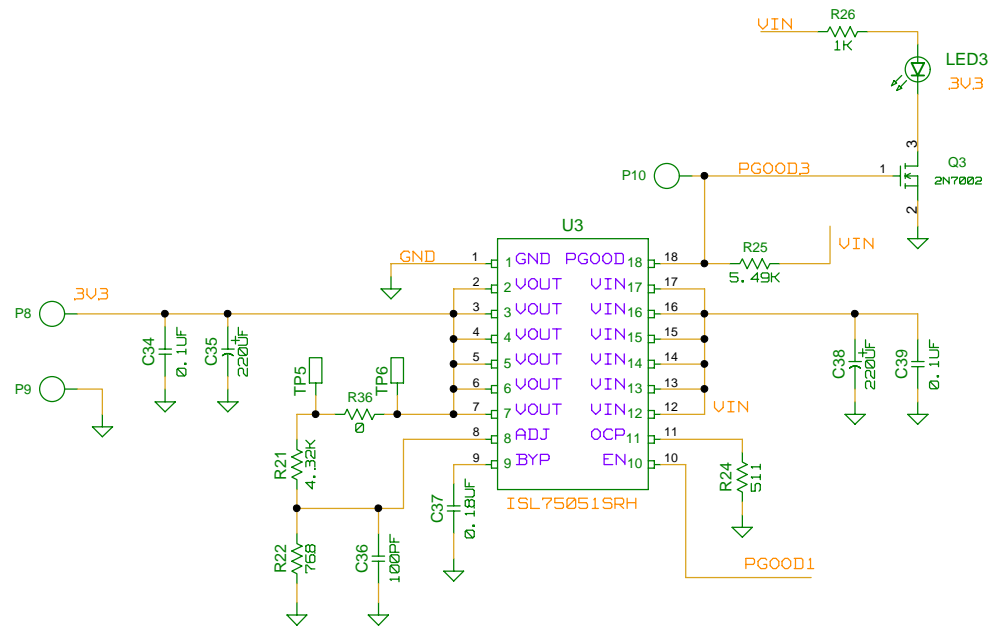

| | | | | |
|---|---------------------|---|-------|----------|
| DRAWN BY: KIRAN BERNARD | DATE: 05/22/2011 | ENGINEER: KIRAN BERNARD | DATE: | |
| RELEASED BY: | DATE: | TITLE: VIRTEX5MEZPWREVIZA | | |
| UPDATED BY: TIM KLEMMANN | DATE: 07/08/2011 | EVALUATION BOARD | | |
| | | TESTER | | |
| | | <table border="1"> <tr> <td>MASK#</td> <td>HRDWR ID</td> <td>REV. A</td> </tr> </table> | MASK# | HRDWR ID |
| MASK# | HRDWR ID | REV. A | | |
| FILENAME: ~/CUSTOMERS/VIRTEX5MEZPWREVIZA | | SHEET 1 of 3 | | |

| | | | |
|---|---------------------|--|-----------------|
| DRAWN BY: KIRAN BERNARD | DATE: 05/22/2011 | ENGINEER: KIRAN BERNARD | DATE: |
| RELEASED BY: | DATE: | TITLE: VIRTEX5MEZPWREV1ZA EVALUATION BOARD | REV. A |
| UPDATED BY: TIM KLEMMANN | DATE: 07/08/2011 | TESTER: | SCHEMATIC |
|  | | MASK# | HRDWIR ID |
| | | FILENAME: ~/CUSTOMERS/VIRTEX5MEZPWREV1ZA | SHEET 2 OF 3 |