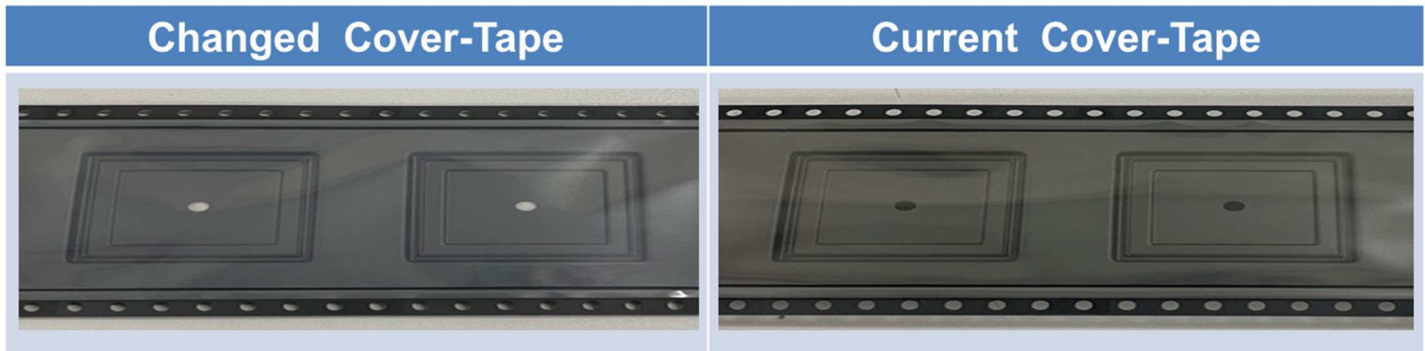

For additional information regarding this notice, please contact your Renesas sales representative.

Appendix

Change Point

This Cover-Tape change will have no impact on product characteristics such as peel strength and electrical characteristics. The visual appearance of current Cover-Tape is transparent, but changed Cover-Tape is slightly bluish color.