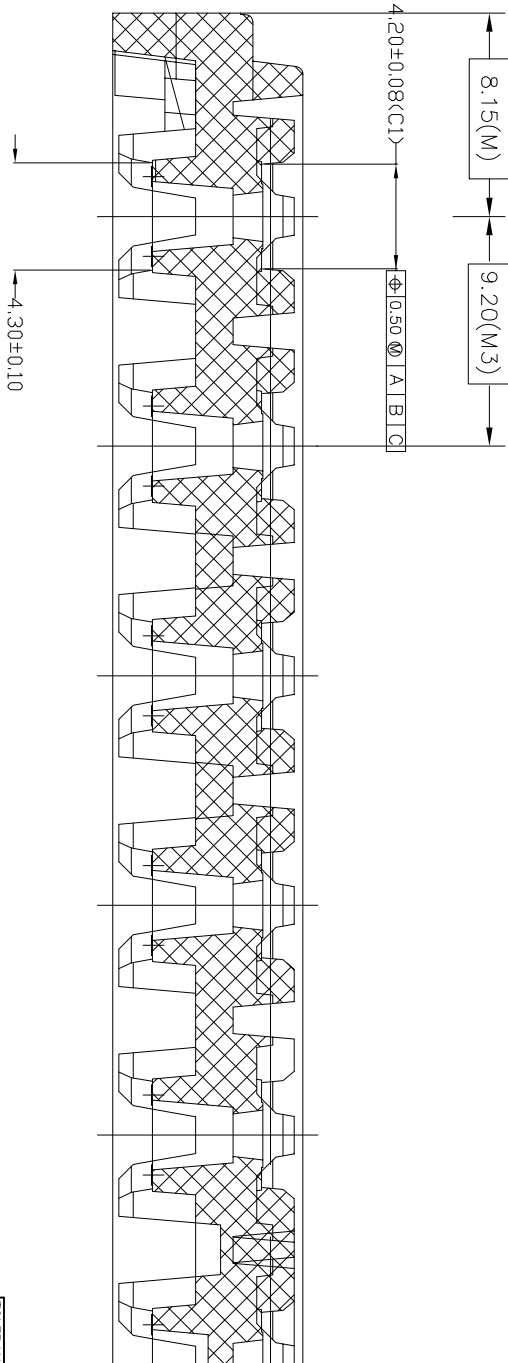

SECTION B-B