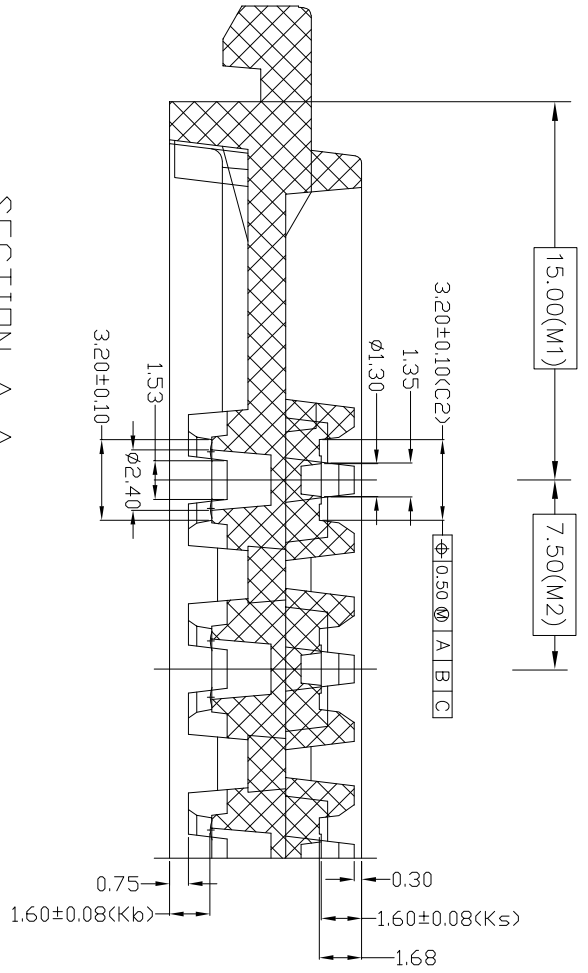

Tray Drawing QFN 3mm x 3mm

NOTES : (UNLESS OTHERWISE SPECIFIED)
 1. ALL DIMENSIONS ARE IN mm.
 2. NUMBER OF POCKETS : 16 X 39 = 624 POCKETS.

NOTE: SCALLOP IS CENTERED ON SIDE OF TRAY

DETAIL C

TOLERANCES UNLESS OTHERWISE SPECIFIED
 DECIMAL : .X ±.25
 .XX ±.13
 .XXX ±
 ANGLUAR : ±

SCALE N/A

SIZE N/A

REV 00

SHEET 1 OF 2

Tray Drawing QFN 3mm x 3mm

SECTION B-B

SECTION H-H

SECTION J-J