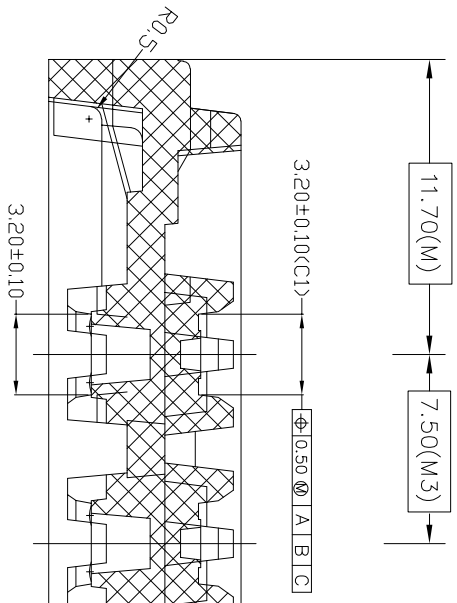

Tray Drawing QFN 3mm x 3mm

NOTES : (UNLESS OTHERWISE SPECIFIED)
 1. ALL DIMENSIONS ARE IN mm.
 2. NUMBER OF POCKETS : 16 X 39 = 624 POCKETS.

NOTE: SCALLOP IS CENTERED ON SIDE OF TRAY

DETAIL C

TOLERANCES UNLESS OTHERWISE SPECIFIED
 DECIMAL : .X ±.25
 .XX ±.13
 .XXX ±
 ANGLUAR : ±

6024 Silver Creek Valley Road,
 San Jose, CA 95138
 PHONE: (408) 284-8200
 FAX: (408) 284-3572

TITLE: NBG 10/12, NDG 20, NLG 16 & NTG

16/20 SHIPPING TRAY

STOCK NO. N/A

DRAWING NO. MSC-8603-A

DO NOT SCALE DRAWING

SCALE N/A

SIZE N/A

REV 00

SHEET 1 OF 2

Tray Drawing QFN 3mm x 3mm

SECTION B-B

SECTION H-H

SECTION J-J