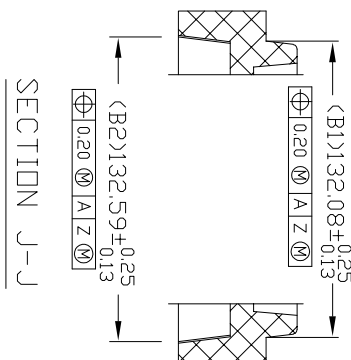

Tray Drawing QFN 4mm x 4mm

NOTES : (UNLESS OTHERWISE SPECIFIED)
 1. ALL DIMENSIONS ARE IN mm.
 2. NUMBER OF POCKETS : 14 X 35 = 490 POCKETS.

TOLERANCES UNLESS OTHERWISE SPECIFIED
 DECIMAL :
 .X ±.25
 .XX ±.13
 .XXX ±
 ANGULAR : ±

6024 Silver Creek Valley Road,
 San Jose, CA 95138
 PHONE: (408) 284-8200
 FAX: (408) 284-3572

TITLE: L0G 24, NBG 16/24, NBT 16, NCG 20, NDG 28, NLG 20/24 & NCG 28 SHIPPING TRAY	SCALE N/A
STOCK NO. N/A	REV 00
DRAWING NO. MSC-8546-A	DO NOT SCALE DRAWING
SHEET 1 OF 2	

Tray Drawing QFN 4mm x 4mm

SECTION A-A

SECTION H-H

SECTION B-B

SECTION J-J

TOLERANCES UNLESS OTHERWISE SPECIFIED
 DECIMAL : .X ±.25
 .XX ±.13
 .XXX ±
 ANGULAR : ±0.5°

6024 Silver Creek Valley Road,
 San Jose, CA 95138
 PHONE: (408) 284-8200
 FAX: (408) 284-3572

TITLE: LDG 24, NBG 16/24, NBT 16, NCG 20, NDG 28, NLG 20/24 & NOG 28 SHIPPING TRAY		SCALE N/A	
STOCK NO. N/A	DRAWING NO. MSC-8546-A	REV 00	SIZE N/A
DO NOT SCALE DRAWING		SHEET 2 OF 2	