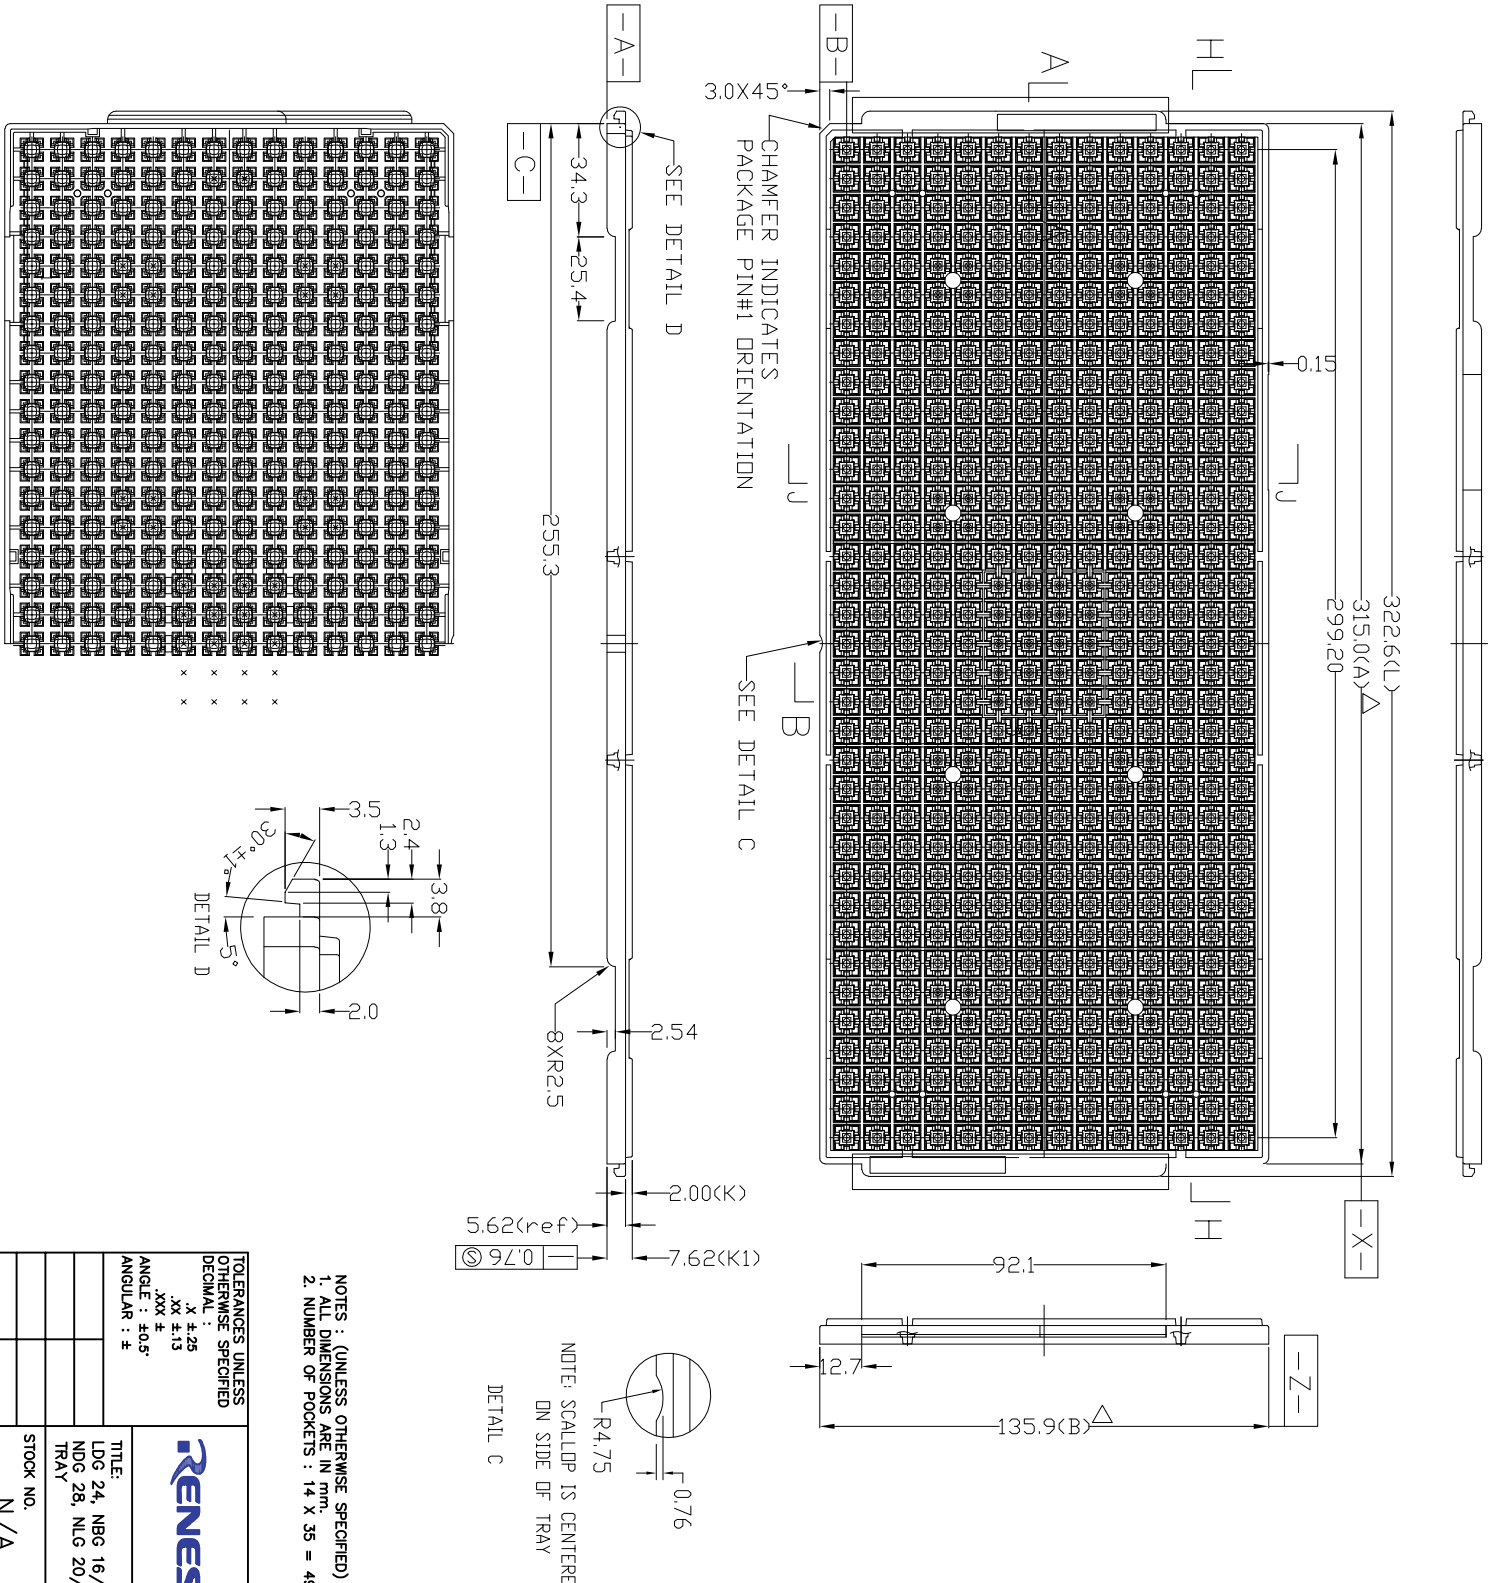

Tray Drawing QFN 4mm x 4mm

NOTES : (UNLESS OTHERWISE SPECIFIED)
1. ALL DIMENSIONS ARE IN mm.
2. NUMBER OF POCKETS : 14 X 35 = 490 POCKETS.

TOLERANCES UNLESS OTHERWISE SPECIFIED
DECIMAL :
.X ±.25
.XX ±.13
.XXX ±
ANGULAR : ±

6024 Silver Creek Valley Road,
San Jose, CA 95138
PHONE: (408) 284-8200
FAX: (408) 284-3572

TITLE: L0G 24, NBG 16/24, NBT 16, NCG 20, NDG 28, NLG 20/24 & NCG 28 SHIPPING TRAY	SCALE N/A
STOCK NO. N/A	REV 00
DRAWING NO. MSC-8546-A	DO NOT SCALE DRAWING
SHEET 1 OF 2