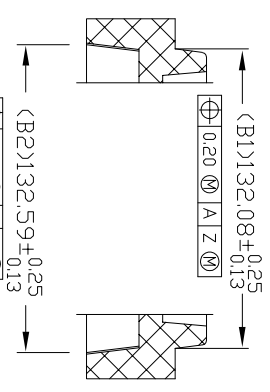

Tray Drawing QFN 3mm x 3mm

NOTES : (UNLESS OTHERWISE SPECIFIED)
 1. ALL DIMENSIONS ARE IN mm.
 2. NUMBER OF POCKETS : 16 X 39 = 624 POCKETS.

NOTE: SCALLOP IS CENTERED ON SIDE OF TRAY

DETAIL C

TOLERANCES UNLESS OTHERWISE SPECIFIED
 DECIMAL : .X ±.25
 .XX ±.13
 .XXX ±
 ANGLUAR : ±

6024 Silver Creek Valley Road,
 San Jose, CA 95138
 PHONE: (408) 284-8200
 FAX: (408) 284-3572

TITLE: NBG 10/12, NDG 20, NLG 16 & NTG

16/20 SHIPPING TRAY

STOCK NO. N/A

DRAWING NO. MSC-8603-A

DO NOT SCALE DRAWING

SCALE N/A

SIZE N/A

REV 00

SHEET 1 OF 2

Tray Drawing QFN 3mm x 3mm

SECTION B-B

SECTION H-H

SECTION J-J

Tray Drawing QFN 4mm x 4mm

NOTES : (UNLESS OTHERWISE SPECIFIED)
 1. ALL DIMENSIONS ARE IN mm.
 2. NUMBER OF POCKETS : 14 X 35 = 490 POCKETS.

TOLERANCES UNLESS OTHERWISE SPECIFIED
 DECIMAL :
 .X ±.25
 .XX ±.13
 .XXX ±
 ANGULAR : ±