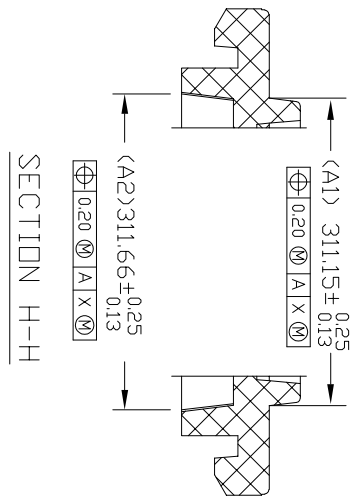

SECTION H-H