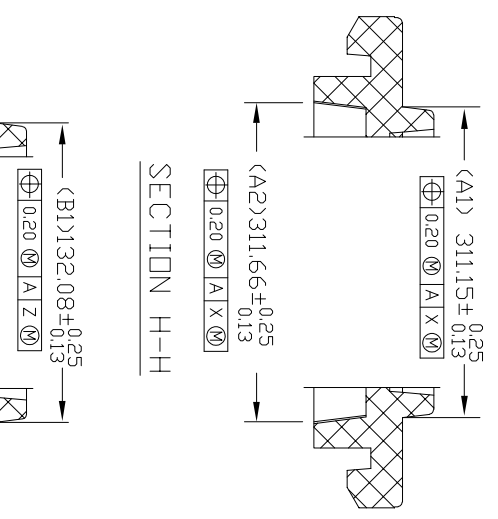

Tray Drawing QFN 3mm x 3mm

NOTES : (UNLESS OTHERWISE SPECIFIED)
 1. ALL DIMENSIONS ARE IN mm.
 2. NUMBER OF POCKETS : 16 X 39 = 624 POCKETS.

NOTE: SCALLOP IS CENTERED ON SIDE OF TRAY

DETAIL C

TOLERANCES UNLESS OTHERWISE SPECIFIED
 DECIMAL : .X ±.25
 .XX ±.13
 .XXX ±
 ANGLUAR : ±

6024 Silver Creek Valley Road,
 San Jose, CA 95138
 PHONE: (408) 284-8200
 FAX: (408) 284-3572

TITLE: NBG 10/12, NDG 20, NLG 16 & NTG

16/20 SHIPPING TRAY

STOCK NO. N/A

DRAWING NO. MSC-8603-A

DO NOT SCALE DRAWING

SCALE N/A

SIZE N/A

REV 00

SHEET 1 OF 2

Tray Drawing QFN 3mm x 3mm

SECTION B-B

SECTION H-H

SECTION J-J