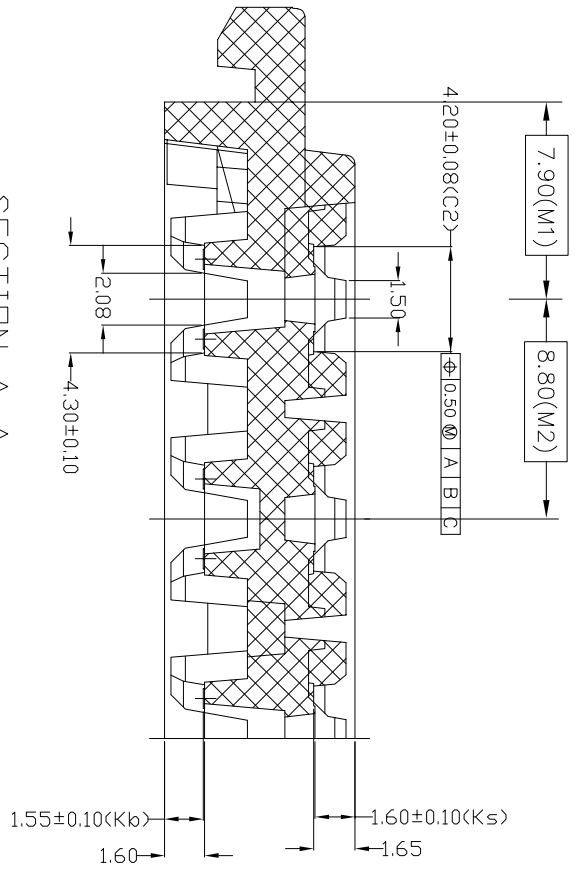

Tray Drawing QFN 4mm x 4mm

SECTION A-A