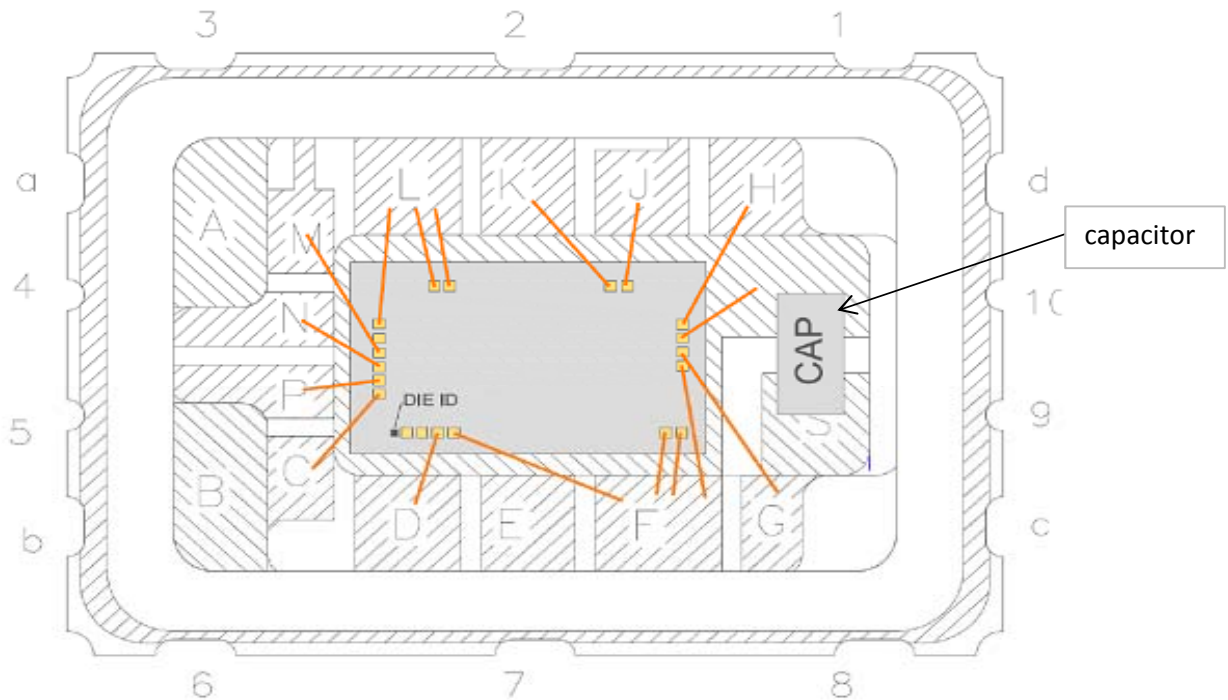

Detail Of Change:

This notification is to advise our customers that IDT has qualified an alternate capacitor used internal to the package of 5.0mm x 7.0mm CDIP-10. Refer to below illustration.

This alternate capacitor was designed with these key features: