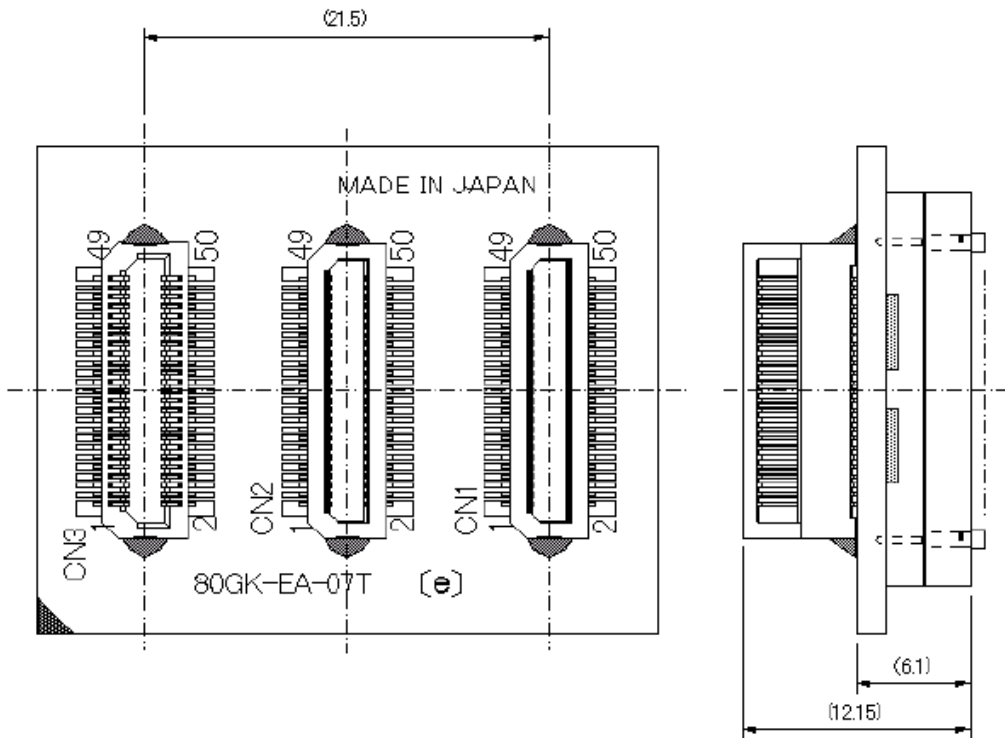

Drawing of QB-80GK-EA-07T

R20UT1609XJ0100

Rev.1.00

2012.04.13

Unit: mm

< Top view >

< Bottom view >