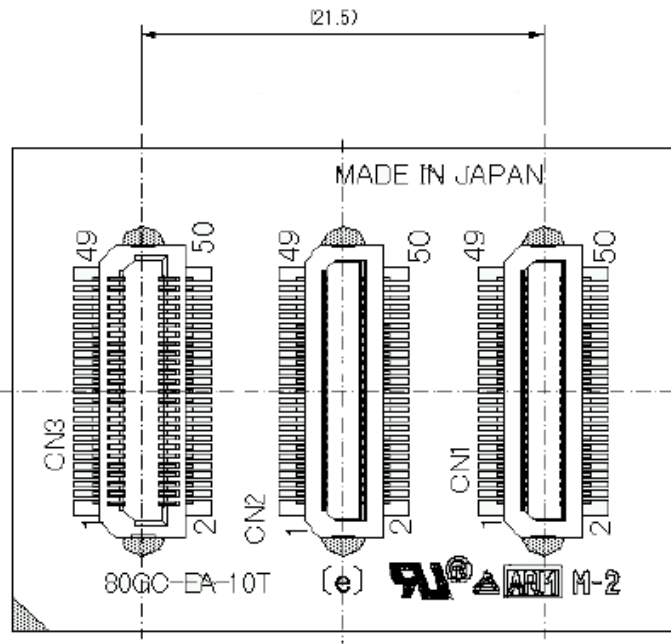

Drawing of QB-80GC-EA-10T

R20UT1599XJ0100

Rev.1.00

2012.04.13

Unit: mm

< Top view >

< Bottom view >