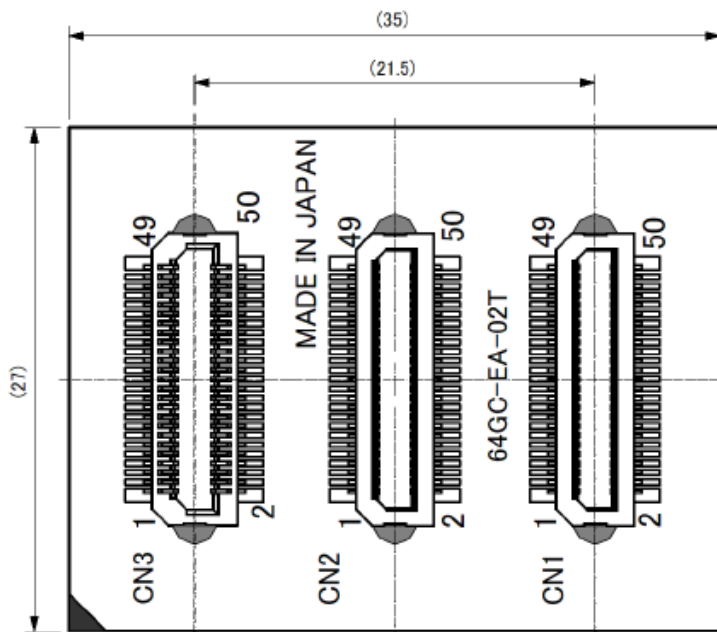

Drawing of QB-64GC-EA-02T

R20UT1096EJ0101
Rev.1.01
2013.05

Unit: mm

< Top view >

< Bottom view >