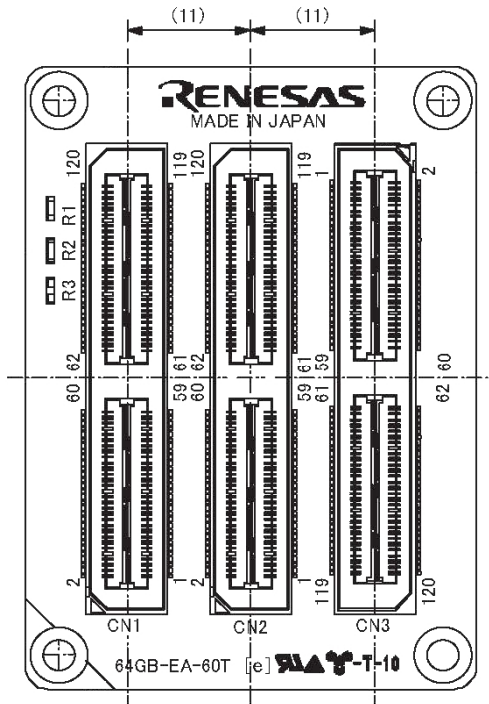

Drawing of QB-64GB-EA-60T

R20UT1546XJ0100
 Rev.1.00
 2012.04.13

<Top view>

<Bottom view>

Unit : mm