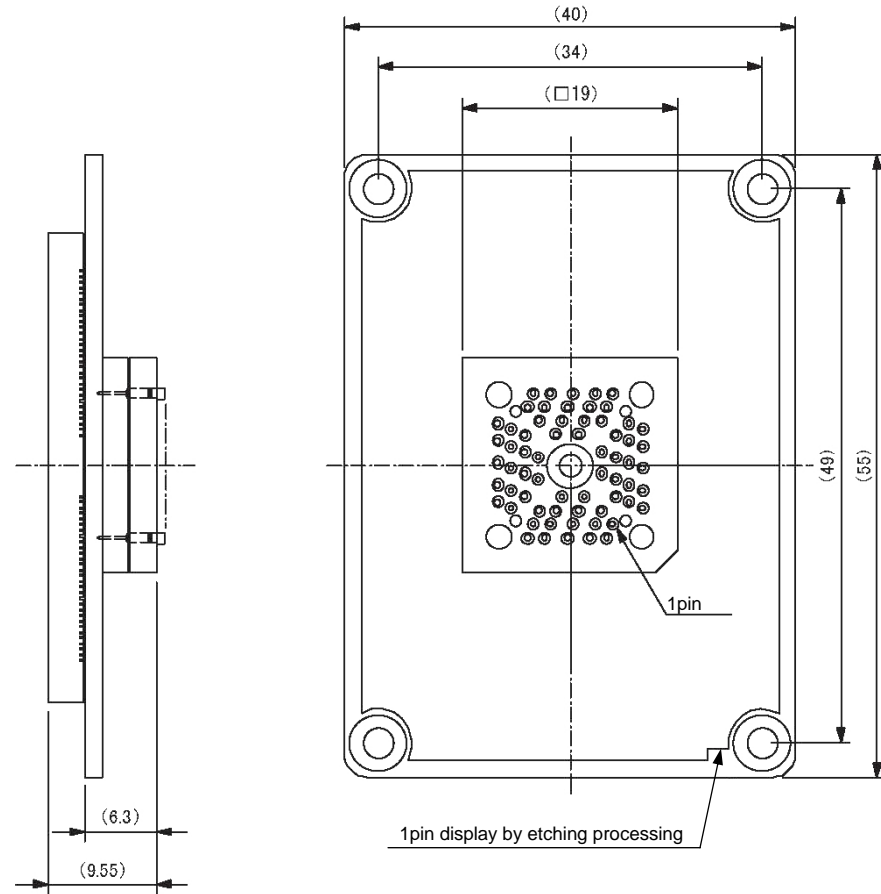

Drawing of QB-64GB-EA-60T

R20UT1546XJ0100
 Rev.1.00
 2012.04.13

<Top view>

<Bottom view>

Unit : mm