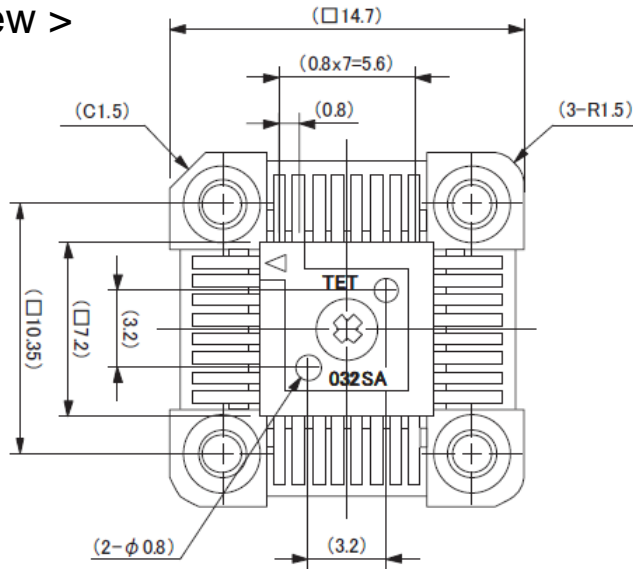

Drawing of QB-32FP-NQ-01T

R20UT1713XJ0100

Rev.1.00

2012.04.13

Unit: mm

< Top view >

< Bottom view >