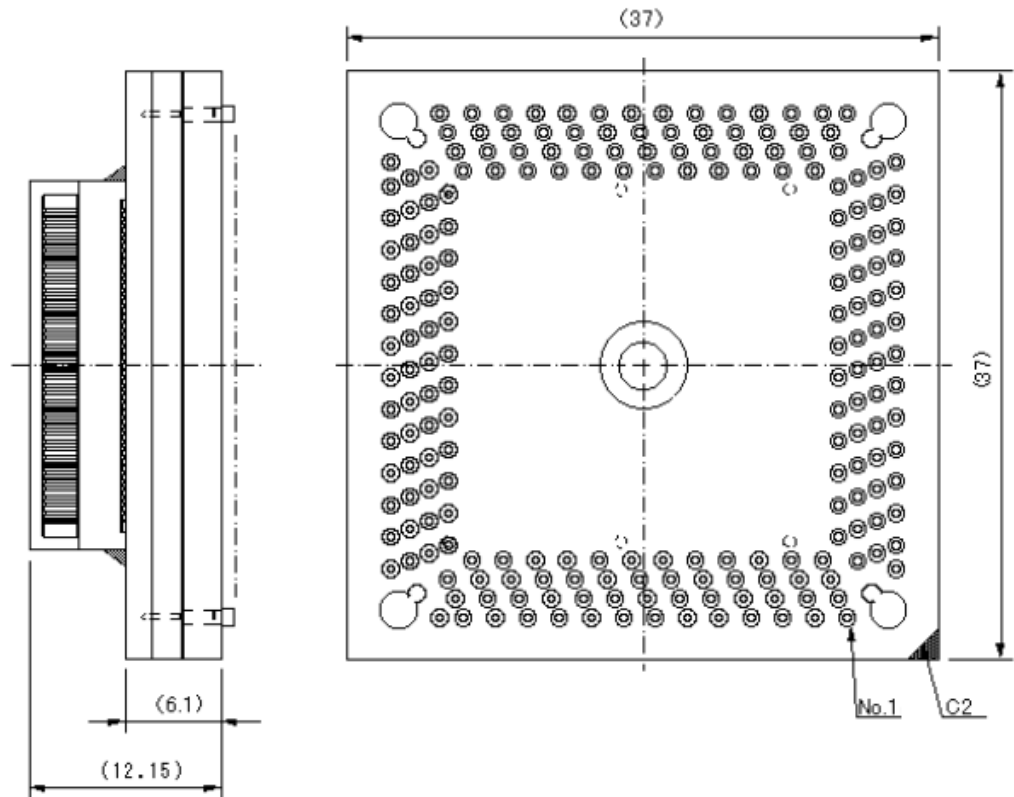

## Drawing of QB-208GD-EA-01T

R20UT1677XJ0100

Rev.1.00

2012.04.13

< QB-208GD-EA-01T-A >

Unit: mm

< Top view >

< Bottom view >

< QB-208GD-EA-01T-B >

Unit: mm

< Top view >

< Bottom view >