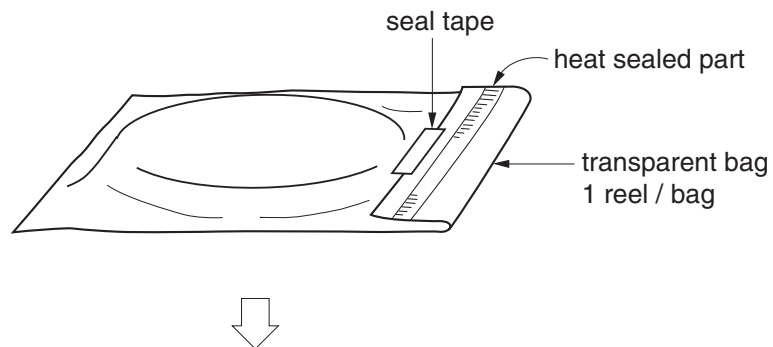

# EMBOSSED TAPE PACKING

## 1. CONTAINER

## 3. INNER BOX

Inner box dimension	W x L x H : 343 x 343 x 53 (mm)
Quantity (reel)	1
Label position	Side of box
Label	Product name, Quantity, Lot number, Class