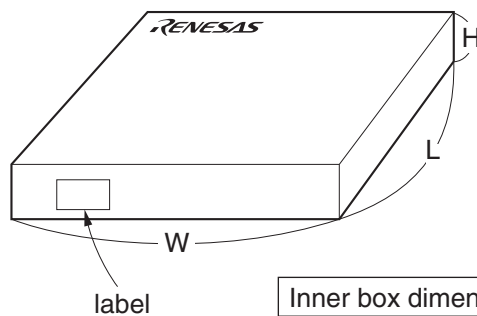

# EMBOSSED TAPE PACKING

## 1. CONTAINER

## 2. PACK

## 3. INNER BOX

Inner box dimension	W x L x H : 343 x 343 x 53 (mm)
Quantity (reel)	1
Label position	Side of box
Label	Product name, Quantity, Lot number, Class