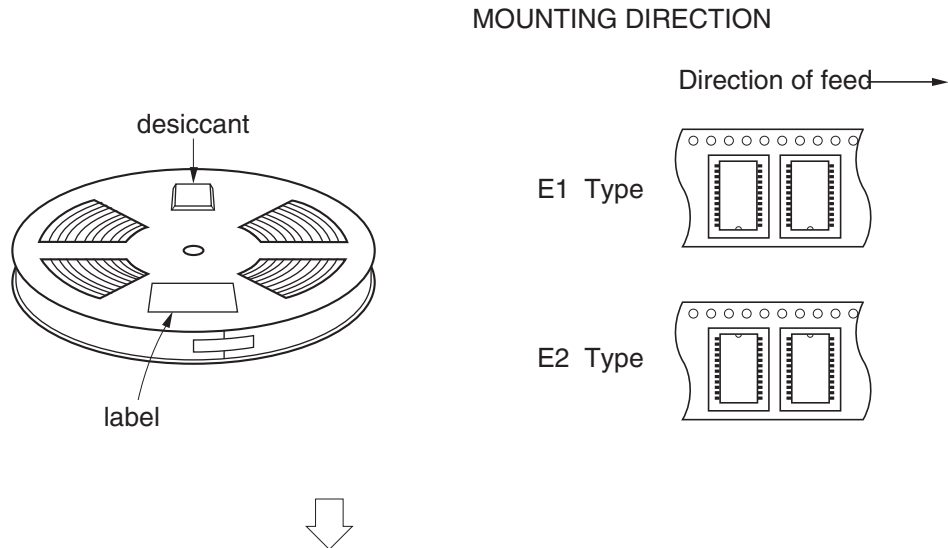

# EMBOSSED TAPE PACKING

## 2. PACK

## 3. INNER BOX

Inner box dimension	W x L x H : 343 x 343 x 53 (mm)
Quantity (reel)	1
Label position	Side of box
Label	Product name, Quantity, Lot number, Class