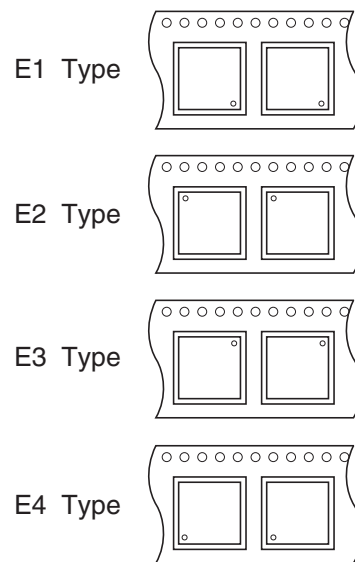

EMBOSSED TAPE PACKING

1. CONTAINER

MOUNTING DIRECTION

Direction of feed →

2. PACK

3. INNER BOX

Inner box dimension	W x L x H : 246 x 213 x 48 (mm)
Quantity (reel)	2
Label position	Side of box
Label	Product name, Quantity, Lot number, Class