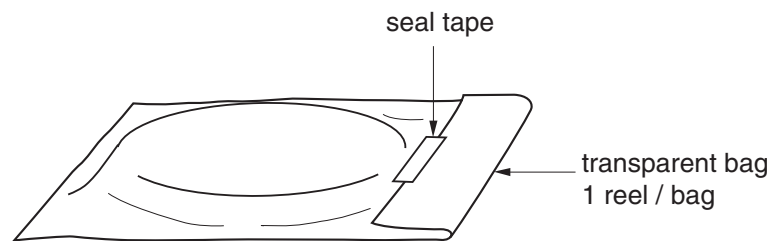

EMBOSSED TAPE PACKING

1. CONTAINER

MOUNTING DIRECTION

Direction of feed →

2. PACK

3. INNER BOX

Inner box dimension	W x L x H : 246 x 213 x 48 (mm)
Quantity (reel)	2
Label position	Side of box
Label	Product name, Quantity, Lot number, Class