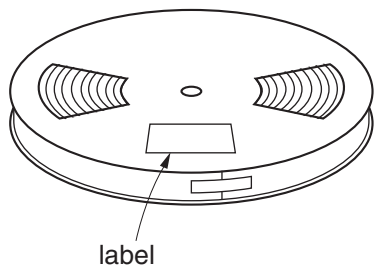

EMBOSSED TAPE PACKING

1. CONTAINER

MOUNTING DIRECTION

Direction of feed →

2. PACK

3. INNER BOX

Inner box dimension	W x L x H : 246 x 213 x 48 (mm)
Quantity (reel)	2
Label position	Side of box
Label	Product name, Quantity, Lot number, Class