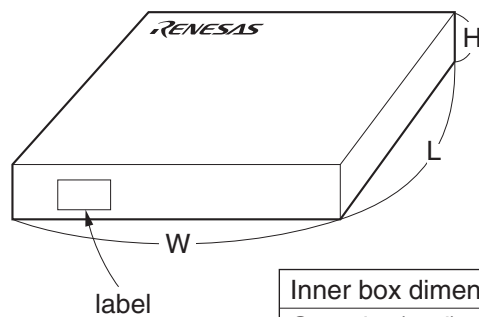

EMBOSSED TAPE PACKING

1. CONTAINER

MOUNTING DIRECTION

Direction of feed →

2. PACK

3. INNER BOX

Inner box dimension	W x L x H : 246 x 213 x 48 (mm)
Quantity (reel)	2
Label position	Side of box
Label	Product name, Quantity, Lot number, Class