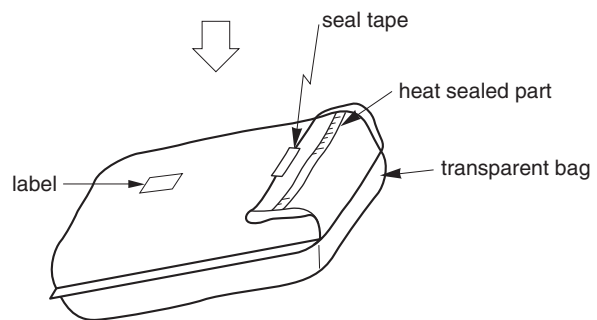

TRAY PACKING

1. CONTAINER

2. PACKING

3. INNER BOX

LABEL POSITION	SIDE OF BOX
LABEL	PRODUCT NAME, QUANTITY, LOT NUMBER, CLASS
INNER BOX	DIMENSION (W x L x H) 215 x 385 x 75 (mm)