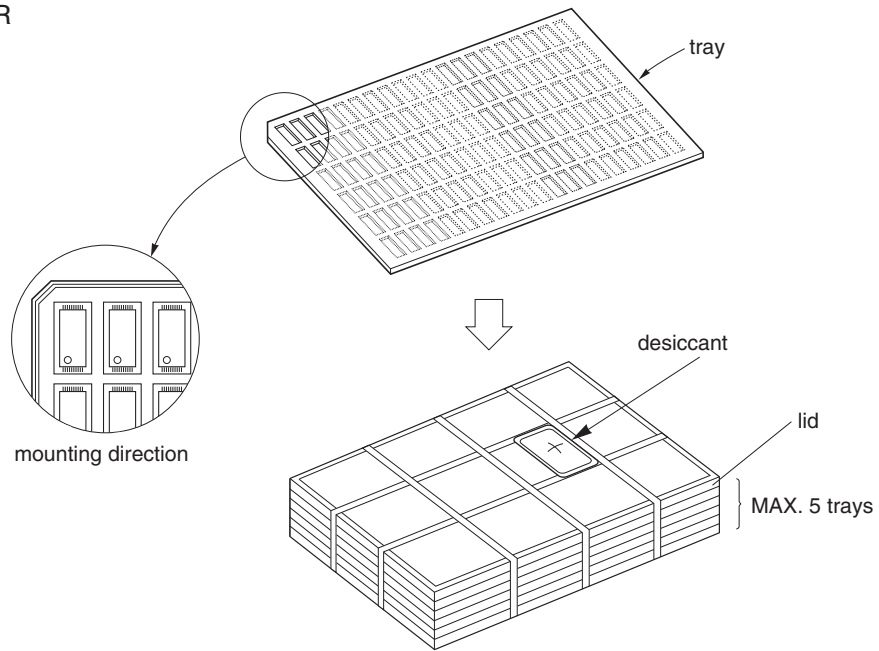

TRAY PACKING

1. CONTAINER

2. PACKING

3. INNER BOX

LABEL POSITION	SIDE OF BOX
LABEL	PRODUCT NAME, QUANTITY, LOT NUMBER, CLASS
INNER BOX	DIMENSION (W x L x H) 215 x 385 x 75 (mm)