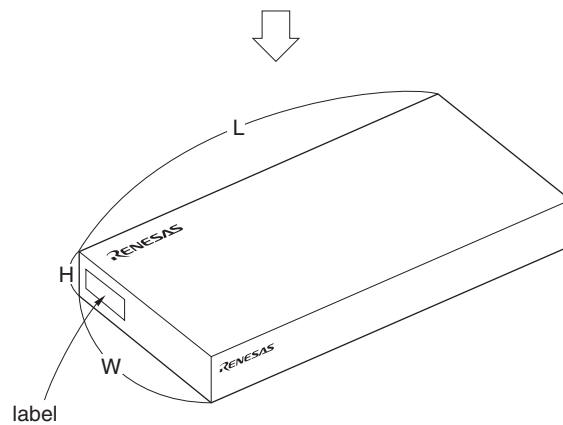

TRAY PACKING

1. CONTAINER

2. PACKING

3. INNER BOX

LABEL POSITION	SIDE OF BOX
LABEL	PRODUCT NAME, QUANTITY, LOT NUMBER, CLASS
INNER BOX	DIMENSION (W x L x H) 215 x 385 x 75 (mm)