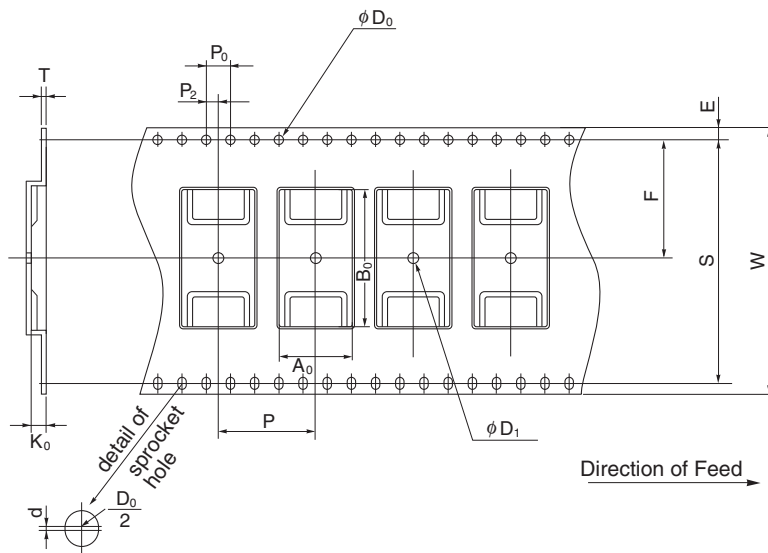

EMBOSS TAPE CONTAINER

Tape Dimensions

(Unit :mm)

Symbol	Specification
A_0	12.2
B_0	22.8
K_0	2.1
W	44.0 ± 0.3
F	20.2 ± 0.1
E	1.75 ± 0.1
P	16.0 ± 0.1
P_2	2.0 ± 0.1
P_0	4.0 ± 0.1
D_0	$1.5^{+0.1}_0$
T	0.3
D_1	2.0 MIN.
S	40.4 ± 0.1
d	0.2 ± 0.05

Reel Dimensions

(Unit: mm)

Symbol	Specification
A	$\phi 330 \pm 2.0$
B	$\phi 150$
C	$\phi 13.0 \pm 0.2$
D	$\phi 21.0 \pm 0.8$
E	2.0 ± 0.5
W_1	45.5
W_2	49.5

Applied Package	Quantity (pcs)
54-pin Plastic TSOP (II) (10.16 mm (400))	MAX. 1,000