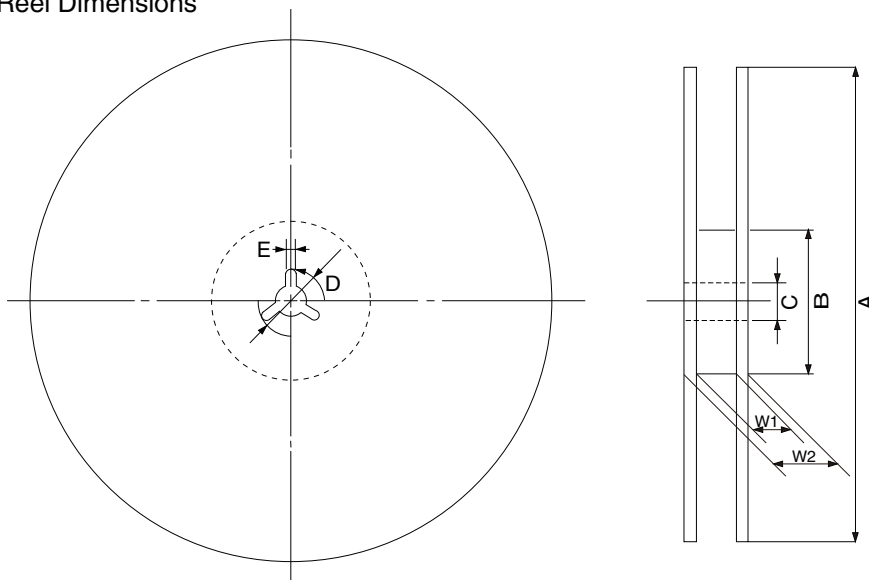

EMBOSS TAPE CONTAINER

Tape Dimensions

(Unit :mm)

Symbol	Specification
A_0	12.2
B_0	22.8
K_0	2.1
W	44.0 ± 0.3
F	20.2 ± 0.1
E	1.75 ± 0.1
P	16.0 ± 0.1
P_2	2.0 ± 0.1
P_0	4.0 ± 0.1
D_0	$1.5^{+0.1}_0$
T	0.3
D_1	2.0 MIN.
S	40.4 ± 0.1
d	0.2 ± 0.05

Reel Dimensions

(Unit: mm)

Symbol	Specification
A	$\phi 330 \pm 2.0$
B	$\phi 150$
C	$\phi 13.0 \pm 0.2$
D	$\phi 21.0 \pm 0.8$
E	2.0 ± 0.5
W_1	45.5
W_2	49.5

Applied Package	Quantity (pcs)
54-pin Plastic TSOP (II) (10.16 mm (400))	MAX. 1,000