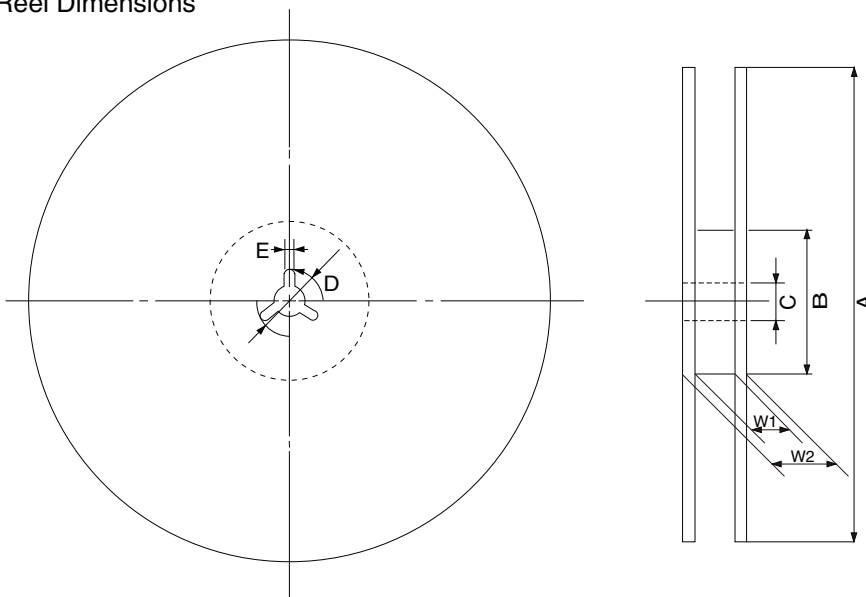

EMBOSS TAPE CONTAINER

Tape Dimensions

(Unit :mm)

Symbol	Specification
A_0	12.3
B_0	21.4
K_0	1.6
W	32.0 ± 0.3
F	14.2 ± 0.1
E	1.75 ± 0.1
P	16.0 ± 0.1
P_2	2.0 ± 0.1
P_0	4.0 ± 0.1
D_0	$1.5^{+0.1}_0$
T	0.3
D_1	2.0 MIN.
S	28.4 ± 0.1
d	0.2 ± 0.05

Reel Dimensions

(Unit: mm)

Symbol	Specification
A	$\phi 254 \pm 2.0$
B	$\phi 100$
C	$\phi 13.0 \pm 0.2$
D	$\phi 21.0 \pm 0.8$
E	2.0 ± 0.5
W_1	33.5
W_2	37.5

Applied Package	Quantity (pcs)
50-pin Plastic TSOP (II) (10.16 mm (400))	MAX. 1,000