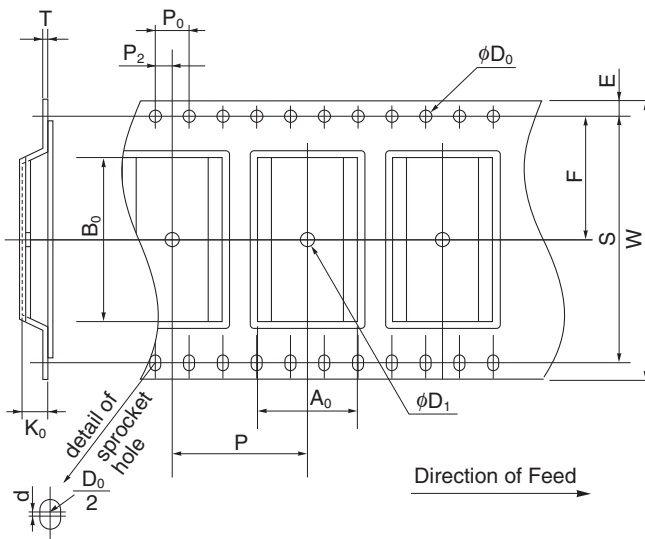

EMBOSS TAPE CONTAINER

Tape Dimensions

(Unit :mm)

Symbol	Specification
A_0	12.3
B_0	21.4
K_0	1.6
W	32.0 ± 0.3
F	14.2 ± 0.1
E	1.75 ± 0.1
P	16.0 ± 0.1
P_2	2.0 ± 0.1
P_0	4.0 ± 0.1
D_0	$1.5^{+0.1}_0$
T	0.3
D_1	2.0 MIN.
S	28.4 ± 0.1
d	0.2 ± 0.05

Reel Dimensions

(Unit: mm)

Symbol	Specification
A	$\phi 254 \pm 2.0$
B	$\phi 100$
C	$\phi 13.0 \pm 0.2$
D	$\phi 21.0 \pm 0.8$
E	2.0 ± 0.5
W_1	33.5
W_2	37.5

Applied Package	Quantity (pcs)
50-pin Plastic TSOP (II) (10.16 mm (400))	MAX. 1,000