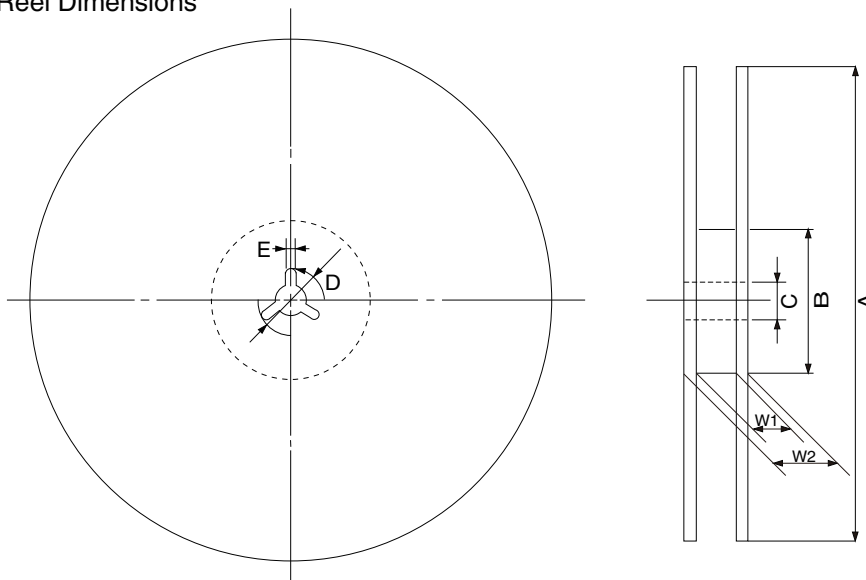

EMBOSS TAPE CONTAINER

Tape Dimensions

(Unit : mm)

Symbol	Specification
A ₀	9.5
B ₀	9.5
K ₀	1.5
K ₁	1.2
W	24±0.3
F	11.5±0.1
E	1.75±0.1
P	12±0.1
P ₂	2±0.1
P ₀	4±0.1
D ₀	1.5 ^{+0.1} ₀
T	0.3
D ₁	1.5 MIN.
A _{R2}	6.5
B _{R2}	6.5

<SECTION A-A'>

Reel Dimensions

(Unit: mm)

Symbol	Specification
A	φ330±2.0
B	φ100
C	φ13.0±0.2
D	φ21.0±0.8
E	2.0±0.5
W ₁	25.5
W ₂	29.5±1.0

Applied Package	Quantity (pcs)
48-pin Plastic TQFP	MAX. 1,000