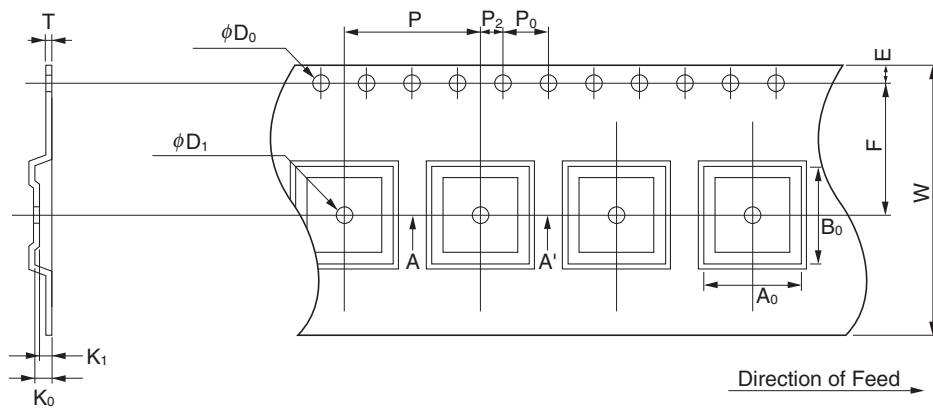

EMBOSS TAPE CONTAINER

Tape Dimensions

(Unit : mm)

Symbol	Specification
A ₀	9.5
B ₀	9.5
K ₀	1.5
K ₁	1.2
W	24±0.3
F	11.5±0.1
E	1.75±0.1
P	12±0.1
P ₂	2±0.1
P ₀	4±0.1
D ₀	1.5 ^{+0.1} ₀
T	0.3
D ₁	1.5 MIN.
A _{R2}	6.5
B _{R2}	6.5

<SECTION A-A'>

Reel Dimensions

(Unit: mm)

Symbol	Specification
A	φ330±2.0
B	φ100
C	φ13.0±0.2
D	φ21.0±0.8
E	2.0±0.5
W ₁	25.5
W ₂	29.5±1.0

Applied Package	Quantity (pcs)
48-pin Plastic TQFP	MAX. 1,000