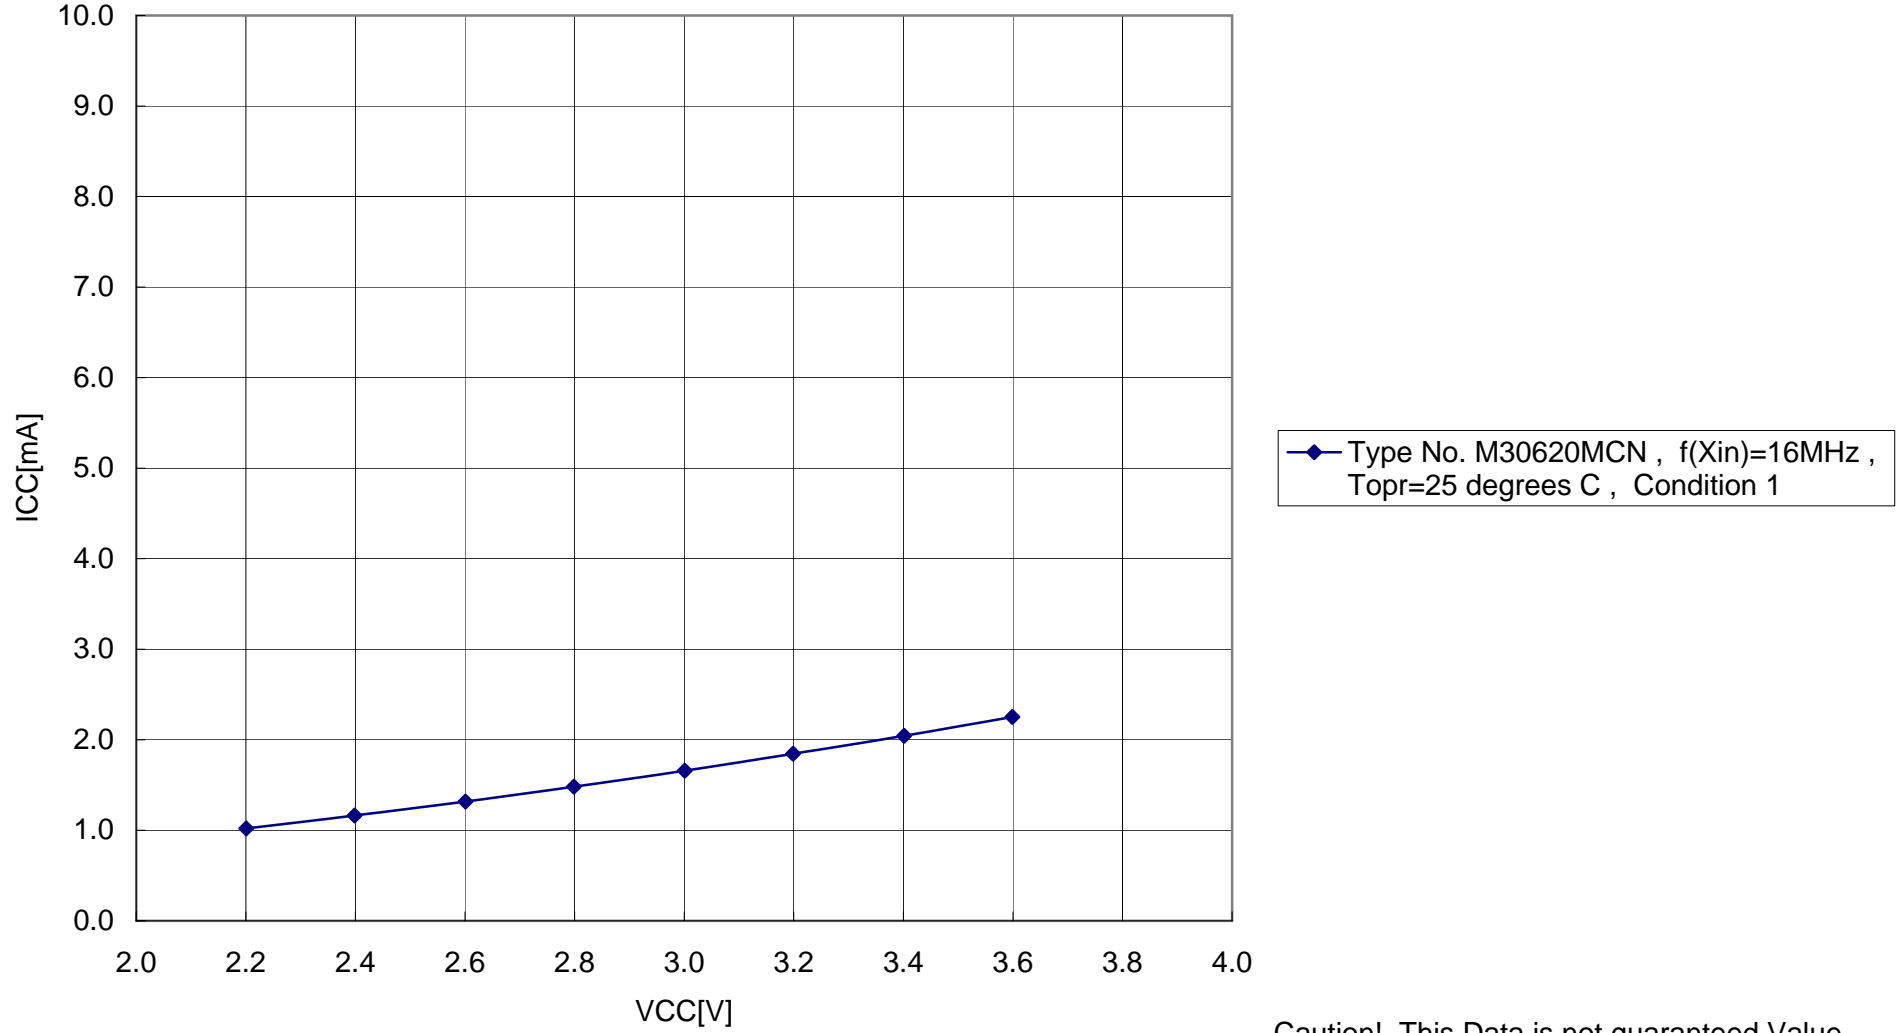

### Vcc-Icc (During Reset)

Condition1: CPU Clock=main, Division Ratio=1/8, Xin Drive Capacity=high, Xcin Drive Capacity=high, Peripheral Function=no operation, Software Wait=0wait

Caution! This Data is not guaranteed Value.