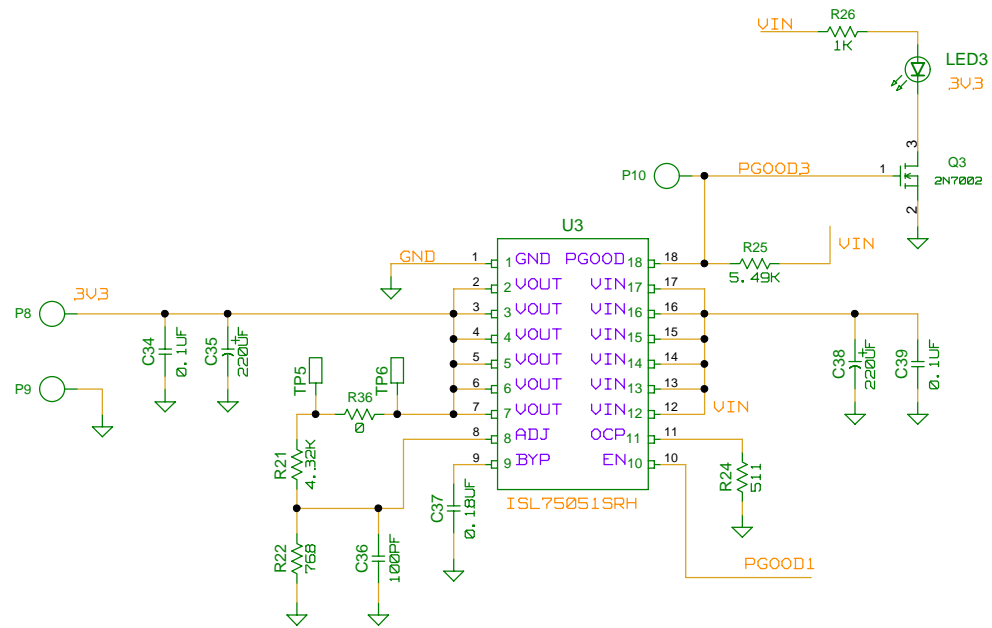

DRAWN BY: KIRAN BERNARD	DATE: 05/22/2011	ENGINEER: KIRAN BERNARD	DATE:	
RELEASED BY:	DATE:	TITLE: VIRTEX5MEZPWREVIZA		
UPDATED BY: TIM KLEMMANN	DATE: 07/08/2011	EVALUATION BOARD		
		TESTER		
		<table border="1"> <tr> <td>MASK#</td> <td>HRDWR ID</td> <td>REV. A</td> </tr> </table>	MASK#	HRDWR ID
MASK#	HRDWR ID	REV. A		
FILENAME: ~/CUSTOMERS/VIRTEX5MEZPWREVIZA		SHEET 1 of 3		

DRAWN BY: KIRAN BERNARD	DATE: 05/22/2011	ENGINEER: KIRAN BERNARD	DATE:
RELEASED BY:	DATE:	TITLE: VIRTEX5MEZPWREV1ZA EVALUATION BOARD	REV. A
UPDATED BY: TIM KLEMMANN	DATE: 07/08/2011	TESTER:	SCHEMATIC
		MASK#	HRDWIR ID
		FILENAME: ~/CUSTOMERS/VIRTEX5MEZPWREV1ZA	SHEET 2 OF 3

DRAWN BY: KIRAN BERNARD	DATE: 06/22/2011	ENGINEER: KIRAN BERNARD	DATE:
RELEASED BY:	DATE:	TITLE: VIRTEX5MEZPWREV1ZA	
UPDATED BY: TIM KLEMMANN	DATE: 07/08/2011	EVALUATION BOARD	
		SCHEMATIC	
		MASK#	HRDWR ID
FILENAME: ~/CUSTOMERS/VIRTEX5MEZPWREV1ZA			SHEET 3 OF 3