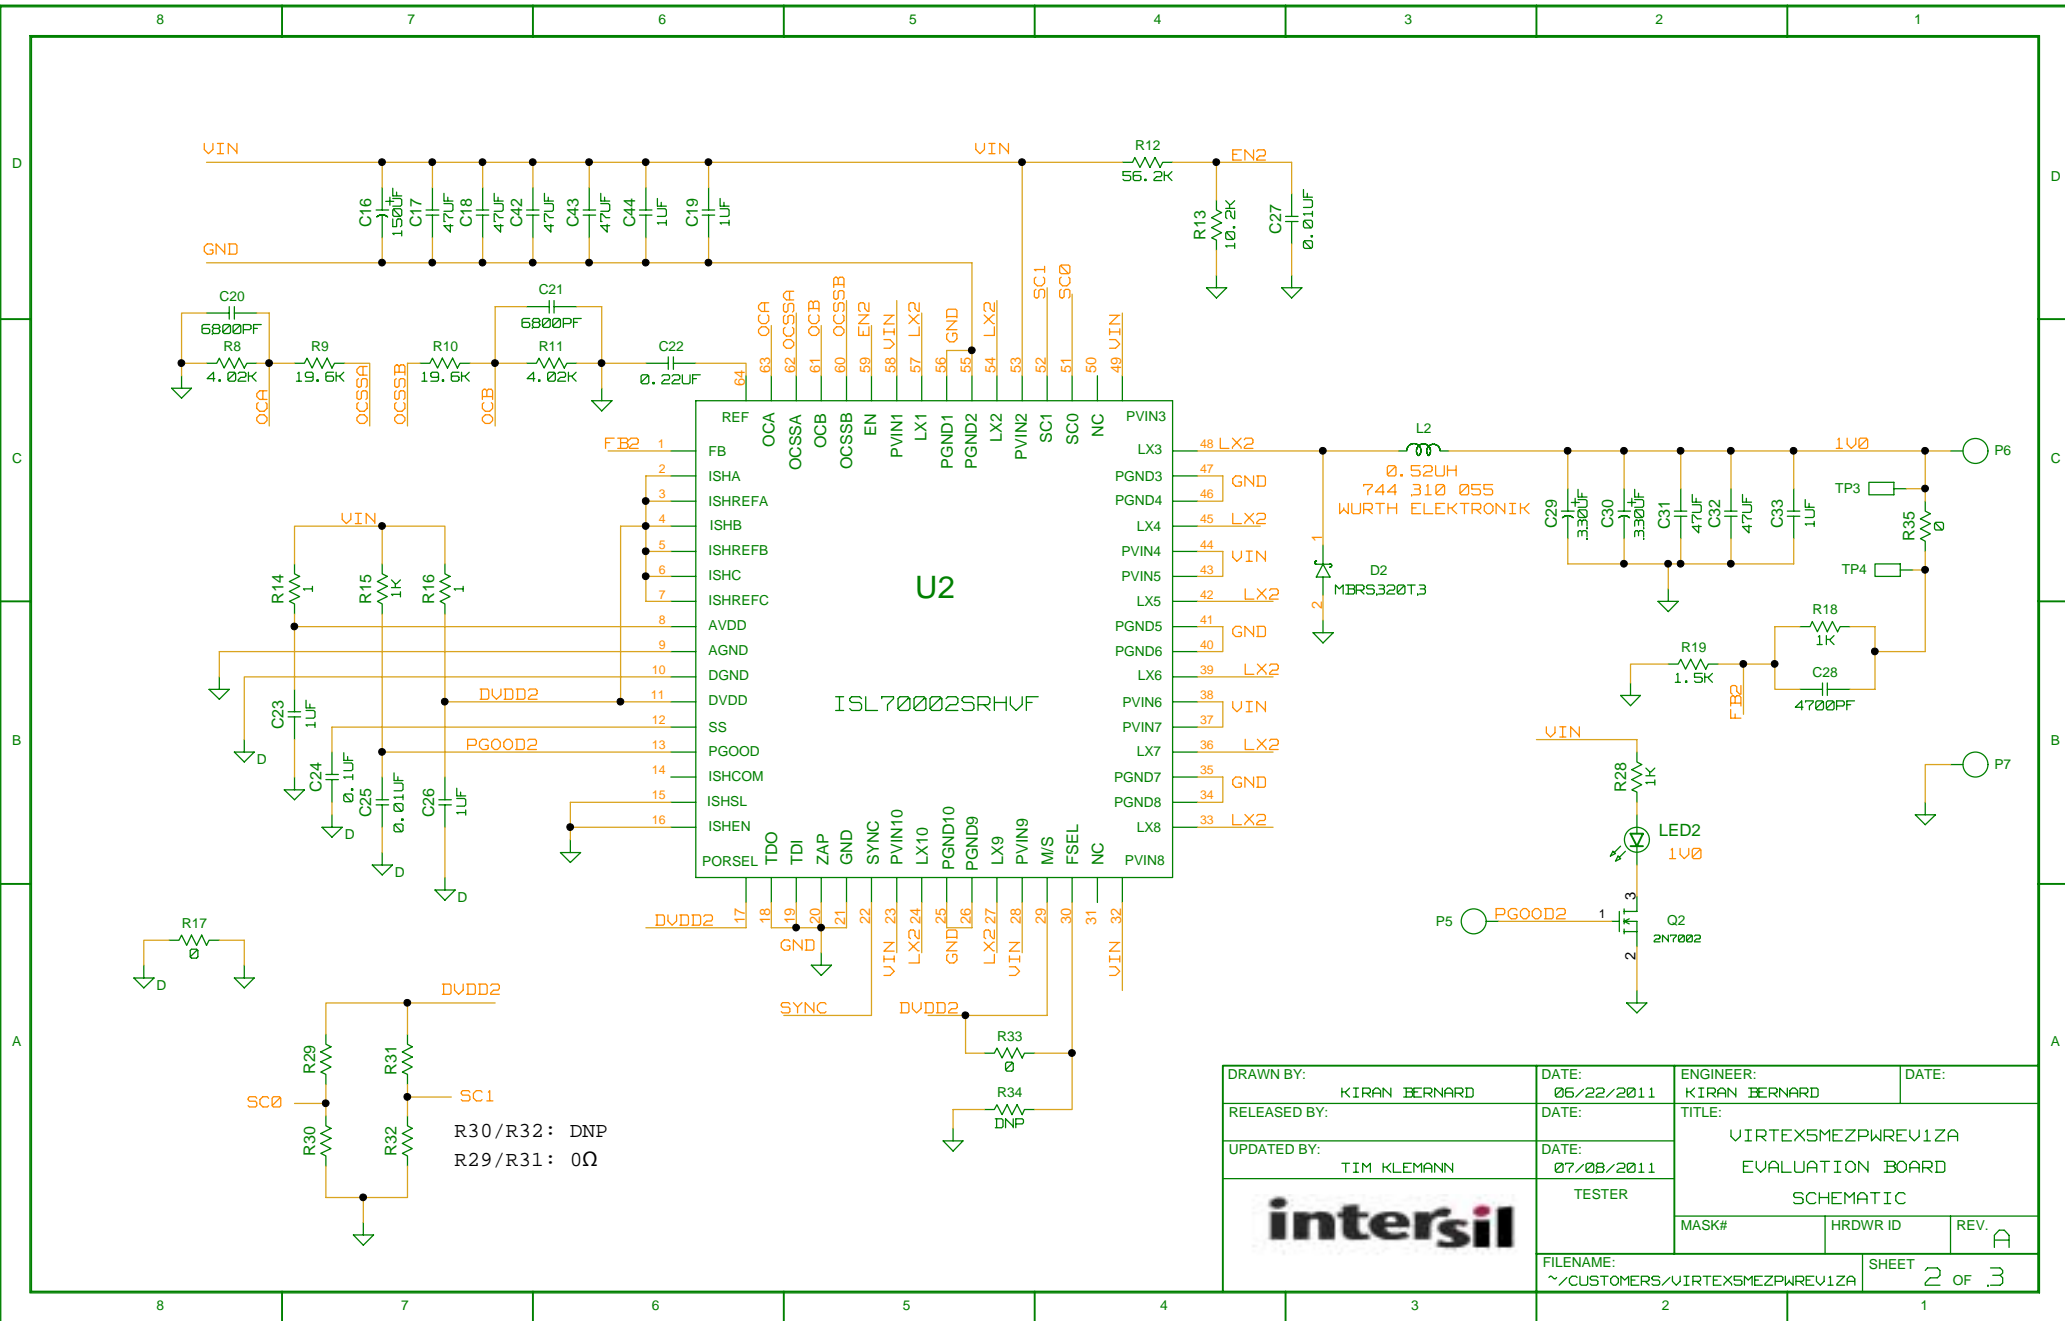

DRAWN BY: KIRAN BERNARD	DATE: 05/22/2011	ENGINEER: KIRAN BERNARD	DATE:	
RELEASED BY:	DATE:	TITLE: VIRTEX5MEZPWREVIZA		
UPDATED BY: TIM KLEMMANN	DATE: 07/08/2011	EVALUATION BOARD		
		TESTER		
		<table border="1"> <tr> <td>MASK#</td> <td>HRDWR ID</td> <td>REV. A</td> </tr> </table>	MASK#	HRDWR ID
MASK#	HRDWR ID	REV. A		
FILENAME: ~/CUSTOMERS/VIRTEX5MEZPWREVIZA		SHEET 1 of 3		

DRAWN BY: KIRAN BERNARD	DATE: 05/22/2011	ENGINEER: KIRAN BERNARD	DATE:
RELEASED BY:	DATE:	TITLE: VIRTEX5MEZPWREV1ZA EVALUATION BOARD	REV. A
UPDATED BY: TIM KLEMMANN	DATE: 07/08/2011	TESTER:	SCHEMATIC
		MASK#	HRDWIR ID
		FILENAME: ~/CUSTOMERS/VIRTEX5MEZPWREV1ZA	SHEET 2 OF 3

DRAWN BY: KIRAN BERNARD	DATE: 06/22/2011	ENGINEER: KIRAN BERNARD	DATE:
RELEASED BY:	DATE:	TITLE: VIRTEX5MEZPWREV1ZA	
UPDATED BY: TIM KLEMMANN	DATE: 07/08/2011	EVALUATION BOARD	
		SCHEMATIC	
		MASK#	HRDWR ID
FILENAME: ~/CUSTOMERS/VIRTEX5MEZPWREV1ZA			SHEET 3 OF 3