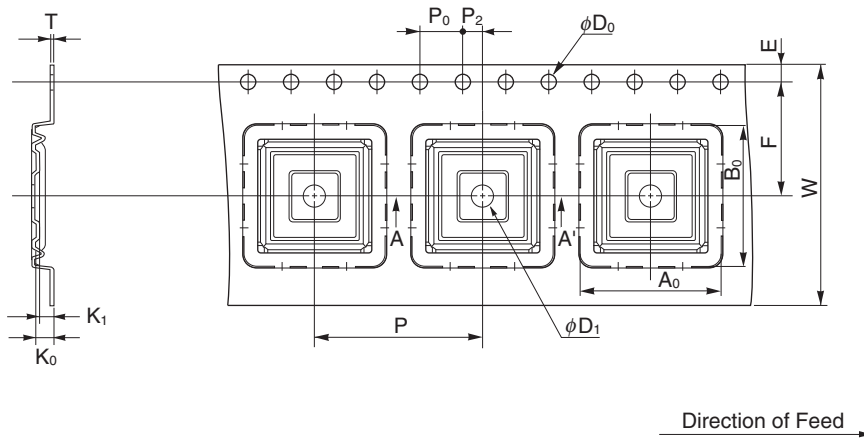

EMBOSS TAPE CONTAINER

Tape Dimensions

(Unit : mm)

Symbol	Specification
A ₀	13.0
B ₀	13.0
K ₀	2.0
K ₁	1.44
W	24.0±0.3
F	11.5±0.1
E	1.75±0.1
P	16.0±0.1
P ₂	2.0±0.1
P ₀	4.0±0.1
D ₀	1.5 ^{+0.1} ₀
T	0.3
D ₁	1.5 MIN.
A _{R2}	10.53±0.1
B _{R2}	10.53±0.1

<SECTION A-A'>

Reel Dimensions

(Unit:mm)

Symbol	Specification
A	φ330±2.0
B	φ100
C	φ13.0±0.2
D	φ21.0±0.8
E	2.0±0.5
W ₁	25.5
W ₂	29.5±1.0

Applied Package	Quantity (pcs)
44-pin Plastic LQFP (1.4 mm thick)	1,000 MAX.
52-pin Plastic LQFP (1.4 mm thick)	
64-pin Plastic LQFP (1.4 mm thick)	