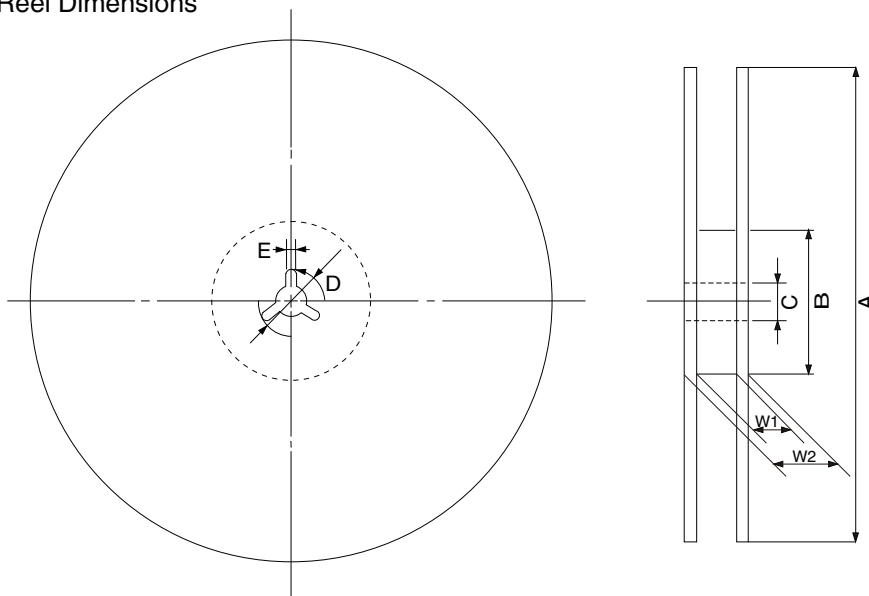

EMBOSS TAPE CONTAINER

Tape Dimensions

(Unit : mm)

Symbol	Specification
A ₀	13.0
B ₀	13.0
K ₀	2.0
K ₁	1.44
W	24.0±0.3
F	11.5±0.1
E	1.75±0.1
P	16.0±0.1
P ₂	2.0±0.1
P ₀	4.0±0.1
D ₀	1.5 ^{+0.1} ₀
T	0.3
D ₁	1.5 MIN.
A _{R2}	10.53±0.1
B _{R2}	10.53±0.1

<SECTION A-A'>

Reel Dimensions

(Unit:mm)

Symbol	Specification
A	φ330±2.0
B	φ100
C	φ13.0±0.2
D	φ21.0±0.8
E	2.0±0.5
W ₁	25.5
W ₂	29.5±1.0

Applied Package	Quantity (pcs)
44-pin Plastic LQFP (1.4 mm thick)	1,000 MAX.
52-pin Plastic LQFP (1.4 mm thick)	
64-pin Plastic LQFP (1.4 mm thick)	