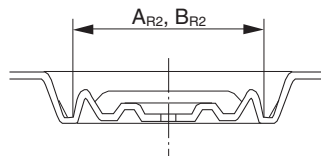

EMBOSS TAPE CONTAINER

Tape Dimensions

(Unit : mm)

Symbol	Specification
A ₀	13.0
B ₀	13.0
K ₀	2.0
K ₁	1.44
W	24.0±0.3
F	11.5±0.1
E	1.75±0.1
P	16.0±0.1
P ₂	2.0±0.1
P ₀	4.0±0.1
D ₀	1.5 ^{+0.1} ₀
T	0.3
D ₁	1.5 MIN.
A _{R2}	10.53±0.1
B _{R2}	10.53±0.1

<SECTION A-A'>

Reel Dimensions

(Unit:mm)

Symbol	Specification
A	φ330±2.0
B	φ100
C	φ13.0±0.2
D	φ21.0±0.8
E	2.0±0.5
W ₁	25.5
W ₂	29.5±1.0

Applied Package	Quantity (pcs)
44-pin Plastic LQFP (1.4 mm thick)	1,000 MAX.
52-pin Plastic LQFP (1.4 mm thick)	
64-pin Plastic LQFP (1.4 mm thick)	