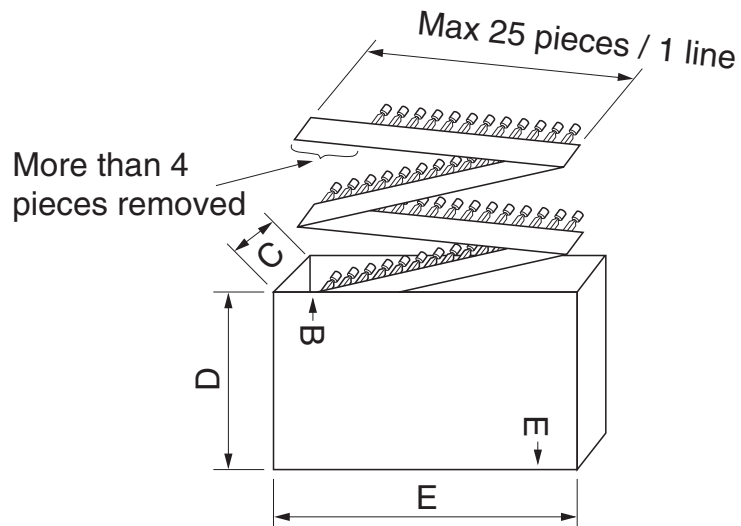

# EMBOSSED TAPE

Taping Code	RENESAS Code	Previous Code
TAPING-DA1000, TO-92-ELCN-A	PRSS0003DC-A	TO-92Mod / TO-92ModV

Unit:mm

Dimensions (mm)	A	19.0
	B	28.0 max
	C	47
	D	200
	E	330
Maximum storage No. Transistor/Reel		2500