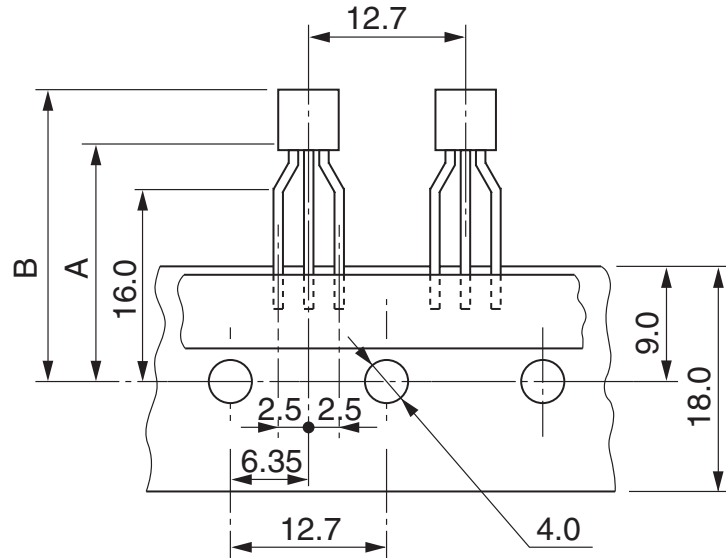

# EMBOSSED TAPE

Taping Code	RENESAS Code	Previous Code
TAPING-DA1000, TO-92-ELCN-A	PRSS0003DC-A	TO-92Mod / TO-92ModV

Unit:mm

Dimensions (mm)	A	19.0
	B	28.0 max
	C	47
	D	200
	E	330
Maximum storage No. Transistor/Reel		2500