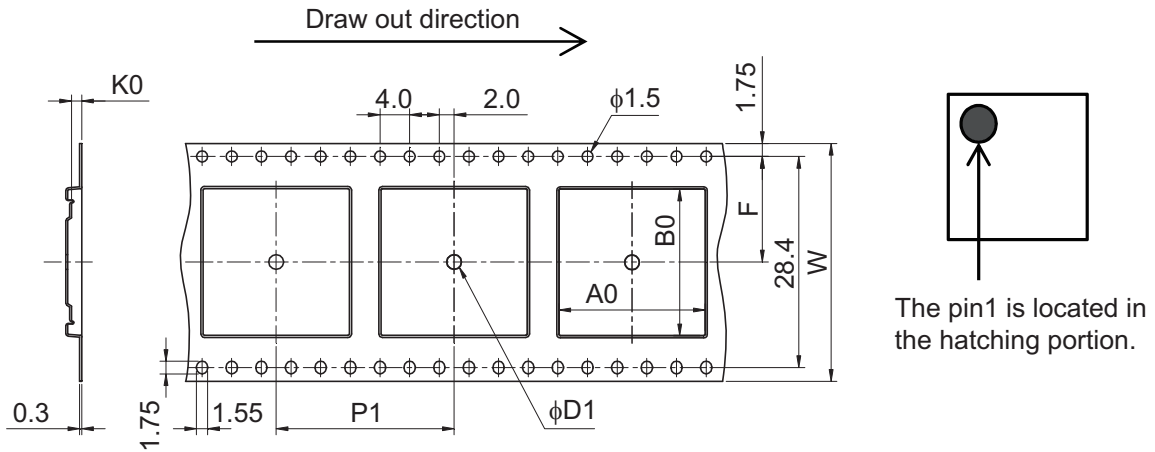

**Packing Specification  
Tray Outline Drawing  
TQFP14x14x1.4**

Unit: mm

The pin1 is located in the hatching portion.

Tray Code		TQFP14x14x1.4
Position dimension of cells	Z	2.0
	Zw	15.45
	ZL	15.4
	eW	21.0
	eL	20.3
	Sw	92.1
Thickness (mm)	H1	7.62
Number of cells	Nw	6
	NL	15
Maximum storage pcs. IC/Tray		90
Maximum storage pcs. IC/Inner box		720
Material		Carbon PPE
Heat resistant temperature		135°C MAX
JEDEC or Custom		JEDEC
Surface resistance		Less than $1 \times 10^{11} \Omega/\square$

RDK-H-000860

**Packing Specification**  
**Tray Packing**  
**(Tray dry pack)**

H-000531

**Packing Specification**  
**Tape & Reel Outline Drawing**  
**MTE3224H-100P6Q-A**

Unit: mm

The pin1 is located in the hatching portion.

Tape Code		MTE3224H-100P6Q-A
Tape Dimensions (mm)	W	32.0
	P1	24.0
	A0	17.3
	B0	17.3
	K0	1.55
	F	14.2
	D1	2.0
Reel Dimensions (mm)	A	330
	N	100
	W1	33.4
	W2	37.4
Maximum storage No. IC/ Reel		1000
Material		Carbon PS
Surface resistance		Less than $1 \times 10^{11} \Omega/\square$