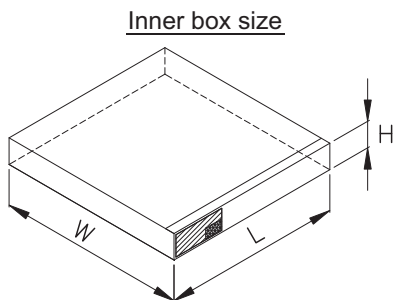

**Packing Specification
Tape & Reel Packing
(Tape dry pack)**

Unit: mm

L	W	H
347	368	54

H-000248