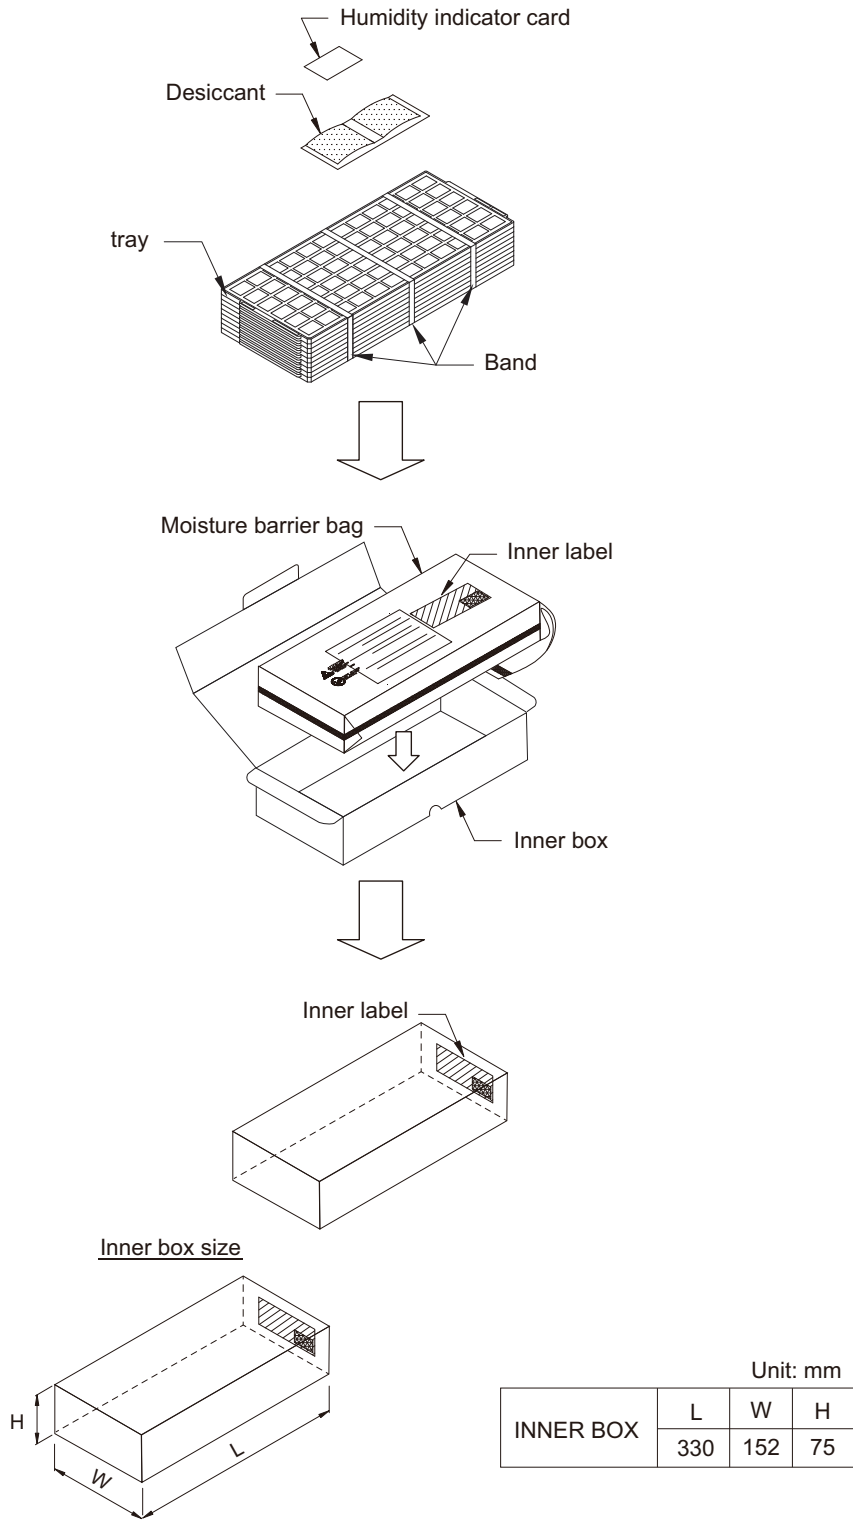

Terminal cross section

NOTE)

1. DIMENSIONS \*\*1\* AND \*\*2\* DO NOT INCLUDE MOLD FLASH.
2. DIMENSION \*\*3\* DOES NOT INCLUDE TRIM OFFSET.

Reference Symbol	Dimension in Millimeters		
	Min	Nom	Max
D	13.9	14.0	14.1
E	13.9	14.0	14.1
A <sub>2</sub>	—	1.4	—
H <sub>D</sub>	15.8	16.0	16.2
H <sub>E</sub>	15.8	16.0	16.2
A	—	—	1.7
A <sub>1</sub>	0.05	0.1	0.15
b <sub>D</sub>	0.15	0.20	0.25
b <sub>1</sub>	—	0.18	—
c	0.09	0.145	0.20
c <sub>1</sub>	—	0.125	—
$\theta$	0°	—	8°
@	—	0.5	—
x	—	—	0.08
y	—	—	0.08
Z <sub>D</sub>	—	1.0	—
Z <sub>E</sub>	—	1.0	—
L	0.35	0.5	0.65
L <sub>1</sub>	—	1.0	—

**Packing Specification  
Tray Outline Drawing  
TQFP14x14x1.4**

Unit: mm

The pin1 is located in the hatching portion.

Tray Code		TQFP14x14x1.4
Position dimension of cells	Z	2.0
	Zw	15.45
	ZL	15.4
	eW	21.0
	eL	20.3
	Sw	92.1
Thickness (mm)	H1	7.62
Number of cells	Nw	6
	NL	15
Maximum storage pcs. IC/Tray		90
Maximum storage pcs. IC/Inner box		720
Material		Carbon PPE
Heat resistant temperature		135°C MAX
JEDEC or Custom		JEDEC
Surface resistance		Less than $1 \times 10^{11} \Omega/\square$

RDK-H-000860

**Packing Specification**  
**Tray Packing**  
**(Tray dry pack)**

H-000531

**Packing Specification**  
**Tape & Reel Outline Drawing**  
**MTE3224H-100P6Q-A**

Unit: mm

The pin1 is located in the hatching portion.

Tape Code		MTE3224H-100P6Q-A
Tape Dimensions (mm)	W	32.0
	P1	24.0
	A0	17.3
	B0	17.3
	K0	1.55
	F	14.2
	D1	2.0
Reel Dimensions (mm)	A	330
	N	100
	W1	33.4
	W2	37.4
Maximum storage No. IC/ Reel		1000
Material		Carbon PS
Surface resistance		Less than $1 \times 10^{11} \Omega/\square$