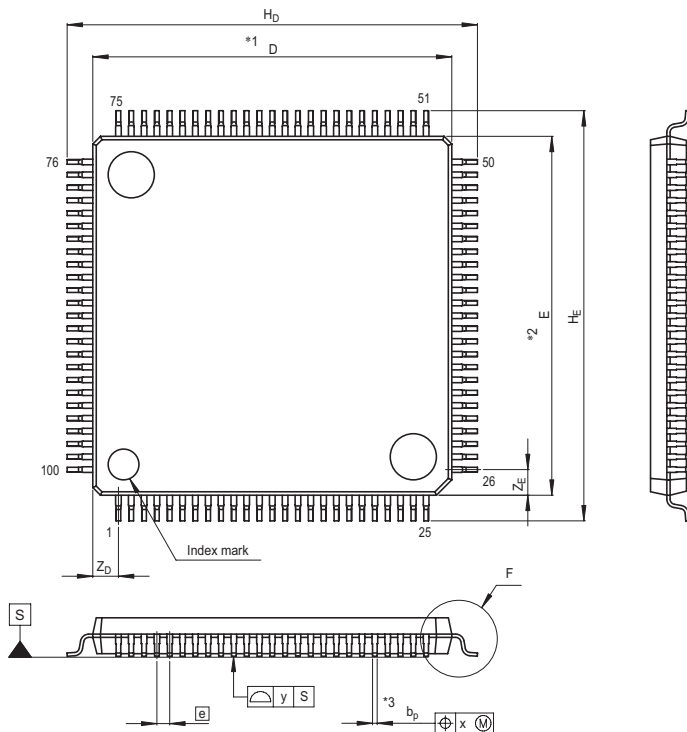

Terminal cross section

NOTE)

1. DIMENSIONS \*\*1\* AND \*\*2\* DO NOT INCLUDE MOLD FLASH.
2. DIMENSION \*\*3\* DOES NOT INCLUDE TRIM OFFSET.

Reference Symbol	Dimension in Millimeters		
	Min	Nom	Max
D	13.9	14.0	14.1
E	13.9	14.0	14.1
A <sub>2</sub>	—	1.4	—
H <sub>D</sub>	15.8	16.0	16.2
H <sub>E</sub>	15.8	16.0	16.2
A	—	—	1.7
A <sub>1</sub>	0.05	0.1	0.15
b <sub>D</sub>	0.15	0.20	0.25
b <sub>1</sub>	—	0.18	—
c	0.09	0.145	0.20
c <sub>1</sub>	—	0.125	—
$\theta$	0°	—	8°
@	—	0.5	—
x	—	—	0.08
y	—	—	0.08
Z <sub>D</sub>	—	1.0	—
Z <sub>E</sub>	—	1.0	—
L	0.35	0.5	0.65
L <sub>1</sub>	—	1.0	—

**Packing Specification  
Tray Outline Drawing  
TQFP14x14x1.4**

Unit: mm

The pin1 is located in the hatching portion.

Tray Code		TQFP14x14x1.4
Position dimension of cells	Z	2.0
	Zw	15.45
	ZL	15.4
	eW	21.0
	eL	20.3
	Sw	92.1
Thickness (mm)	H1	7.62
Number of cells	Nw	6
	NL	15
Maximum storage pcs. IC/Tray		90
Maximum storage pcs. IC/Inner box		720
Material		Carbon PPE
Heat resistant temperature		135°C MAX
JEDEC or Custom		JEDEC
Surface resistance		Less than $1 \times 10^{11} \Omega/\square$

RDK-H-000860

**Packing Specification**  
**Tray Packing**  
**(Tray dry pack)**

H-000531

**Packing Specification**  
**Tape & Reel Outline Drawing**  
**MTE3224H-100P6Q-A**

Unit: mm

The pin1 is located in the hatching portion.

Tape Code		MTE3224H-100P6Q-A
Tape Dimensions (mm)	W	32.0
	P1	24.0
	A0	17.3
	B0	17.3
	K0	1.55
	F	14.2
	D1	2.0
Reel Dimensions (mm)	A	330
	N	100
	W1	33.4
	W2	37.4
Maximum storage No. IC/ Reel		1000
Material		Carbon PS
Surface resistance		Less than $1 \times 10^{11} \Omega/\square$