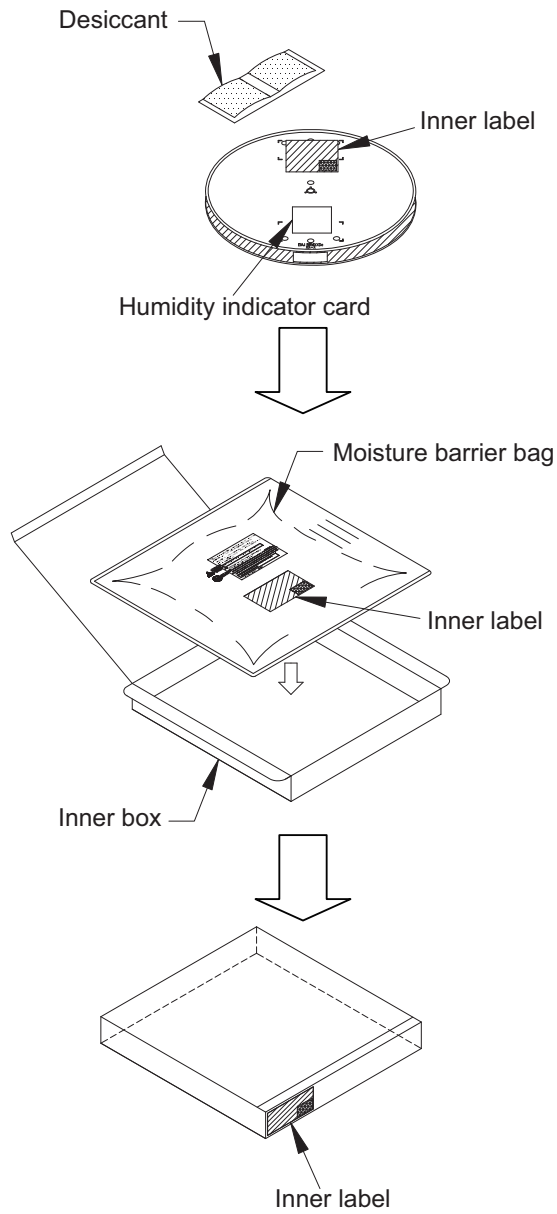

**Packing Specification
Tape & Reel Packing
(Tape dry pack)**

Unit: mm

L	W	H
347	368	54

H-000248