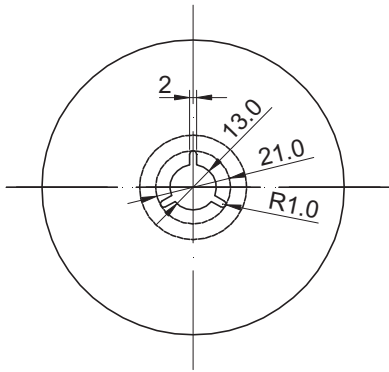

Terminal cross section

NOTE)

1. DIMENSIONS \*\*1\* AND \*\*2\* DO NOT INCLUDE MOLD FLASH.
2. DIMENSION \*\*3\* DOES NOT INCLUDE TRIM OFFSET.

Reference Symbol	Dimension in Millimeters		
	Min	Nom	Max
D	13.9	14.0	14.1
E	13.9	14.0	14.1
A <sub>2</sub>	—	1.4	—
H <sub>D</sub>	15.8	16.0	16.2
H <sub>E</sub>	15.8	16.0	16.2
A	—	—	1.7
A <sub>1</sub>	0.05	0.1	0.15
b <sub>D</sub>	0.15	0.20	0.25
b <sub>1</sub>	—	0.18	—
c	0.09	0.145	0.20
c <sub>1</sub>	—	0.125	—
$\theta$	0°	—	8°
@	—	0.5	—
x	—	—	0.08
y	—	—	0.08
Z <sub>D</sub>	—	1.0	—
Z <sub>E</sub>	—	1.0	—
L	0.35	0.5	0.65
L <sub>1</sub>	—	1.0	—

**Packing Specification  
Tray Outline Drawing  
TQFP14x14x1.4**

Unit: mm

The pin1 is located in the hatching portion.

Tray Code		TQFP14x14x1.4
Position dimension of cells	Z	2.0
	Zw	15.45
	ZL	15.4
	eW	21.0
	eL	20.3
	Sw	92.1
Thickness (mm)	H1	7.62
Number of cells	Nw	6
	NL	15
Maximum storage pcs. IC/Tray		90
Maximum storage pcs. IC/Inner box		720
Material		Carbon PPE
Heat resistant temperature		135°C MAX
JEDEC or Custom		JEDEC
Surface resistance		Less than $1 \times 10^{11} \Omega/\square$

RDK-H-000860

**Packing Specification**  
**Tray Packing**  
**(Tray dry pack)**

H-000531

**Packing Specification**  
**Tape & Reel Outline Drawing**  
**MTE3224H-100P6Q-A**

Unit: mm

The pin1 is located in the hatching portion.

Tape Code		MTE3224H-100P6Q-A
Tape Dimensions (mm)	W	32.0
	P1	24.0
	A0	17.3
	B0	17.3
	K0	1.55
	F	14.2
	D1	2.0
Reel Dimensions (mm)	A	330
	N	100
	W1	33.4
	W2	37.4
Maximum storage No. IC/ Reel		1000
Material		Carbon PS
Surface resistance		Less than $1 \times 10^{11} \Omega/\square$