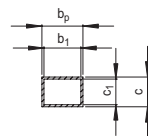

Terminal cross section

NOTE)

1. DIMENSIONS \*\*1\* AND \*\*2\* DO NOT INCLUDE MOLD FLASH.
2. DIMENSION \*\*3\* DOES NOT INCLUDE TRIM OFFSET.

Reference Symbol	Dimension in Millimeters		
	Min	Nom	Max
D	13.9	14.0	14.1
E	13.9	14.0	14.1
A <sub>2</sub>	—	1.4	—
H <sub>D</sub>	15.8	16.0	16.2
H <sub>E</sub>	15.8	16.0	16.2
A	—	—	1.7
A <sub>1</sub>	0.05	0.1	0.15
b <sub>D</sub>	0.15	0.20	0.25
b <sub>1</sub>	—	0.18	—
c	0.09	0.145	0.20
c <sub>1</sub>	—	0.125	—
$\theta$	0°	—	8°
@	—	0.5	—
x	—	—	0.08
y	—	—	0.08
Z <sub>D</sub>	—	1.0	—
Z <sub>E</sub>	—	1.0	—
L	0.35	0.5	0.65
L <sub>1</sub>	—	1.0	—

**Packing Specification  
Tray Outline Drawing  
TQFP14x14x1.4**

Unit: mm

The pin1 is located in the hatching portion.

Tray Code		TQFP14x14x1.4
Position dimension of cells	Z	2.0
	Zw	15.45
	ZL	15.4
	eW	21.0
	eL	20.3
	Sw	92.1
Thickness (mm)	H1	7.62
Number of cells	Nw	6
	NL	15
Maximum storage pcs. IC/Tray		90
Maximum storage pcs. IC/Inner box		720
Material		Carbon PPE
Heat resistant temperature		135°C MAX
JEDEC or Custom		JEDEC
Surface resistance		Less than $1 \times 10^{11} \Omega/\square$

RDK-H-000860

**Packing Specification**  
**Tray Packing**  
**(Tray dry pack)**

H-000531

**Packing Specification**  
**Tape & Reel Outline Drawing**  
**MTE3224H-100P6Q-A**

Unit: mm

The pin1 is located in the hatching portion.

Tape Code		MTE3224H-100P6Q-A
Tape Dimensions (mm)	W	32.0
	P1	24.0
	A0	17.3
	B0	17.3
	K0	1.55
	F	14.2
	D1	2.0
Reel Dimensions (mm)	A	330
	N	100
	W1	33.4
	W2	37.4
Maximum storage No. IC/ Reel		1000
Material		Carbon PS
Surface resistance		Less than $1 \times 10^{11} \Omega/\square$