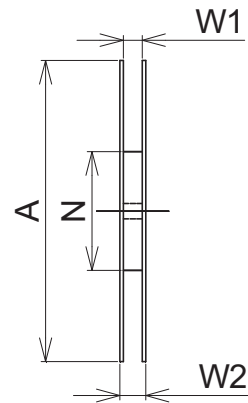

Terminal cross section

NOTE)

1. DIMENSIONS \*\*1\* AND \*\*2\* DO NOT INCLUDE MOLD FLASH.
2. DIMENSION \*\*3\* DOES NOT INCLUDE TRIM OFFSET.

Reference Symbol	Dimension in Millimeters		
	Min	Nom	Max
D	13.9	14.0	14.1
E	13.9	14.0	14.1
A <sub>2</sub>	—	1.4	—
H <sub>D</sub>	15.8	16.0	16.2
H <sub>E</sub>	15.8	16.0	16.2
A	—	—	1.7
A <sub>1</sub>	0.05	0.1	0.15
b <sub>D</sub>	0.15	0.20	0.25
b <sub>1</sub>	—	0.18	—
c	0.09	0.145	0.20
c <sub>1</sub>	—	0.125	—
$\theta$	0°	—	8°
@	—	0.5	—
x	—	—	0.08
y	—	—	0.08
Z <sub>D</sub>	—	1.0	—
Z <sub>E</sub>	—	1.0	—
L	0.35	0.5	0.65
L <sub>1</sub>	—	1.0	—

**Packing Specification  
Tray Outline Drawing  
TQFP14x14x1.4**

Unit: mm

The pin1 is located in the hatching portion.

Tray Code		TQFP14x14x1.4
Position dimension of cells	Z	2.0
	Zw	15.45
	ZL	15.4
	eW	21.0
	eL	20.3
	Sw	92.1
Thickness (mm)	H1	7.62
Number of cells	Nw	6
	NL	15
Maximum storage pcs. IC/Tray		90
Maximum storage pcs. IC/Inner box		720
Material		Carbon PPE
Heat resistant temperature		135°C MAX
JEDEC or Custom		JEDEC
Surface resistance		Less than $1 \times 10^{11} \Omega/\square$

RDK-H-000860

**Packing Specification**  
**Tray Packing**  
**(Tray dry pack)**

H-000531

**Packing Specification**  
**Tape & Reel Outline Drawing**  
**MTE3224H-100P6Q-A**

Unit: mm

The pin1 is located in the hatching portion.

Tape Code		MTE3224H-100P6Q-A
Tape Dimensions (mm)	W	32.0
	P1	24.0
	A0	17.3
	B0	17.3
	K0	1.55
	F	14.2
	D1	2.0
Reel Dimensions (mm)	A	330
	N	100
	W1	33.4
	W2	37.4
Maximum storage No. IC/ Reel		1000
Material		Carbon PS
Surface resistance		Less than $1 \times 10^{11} \Omega/\square$