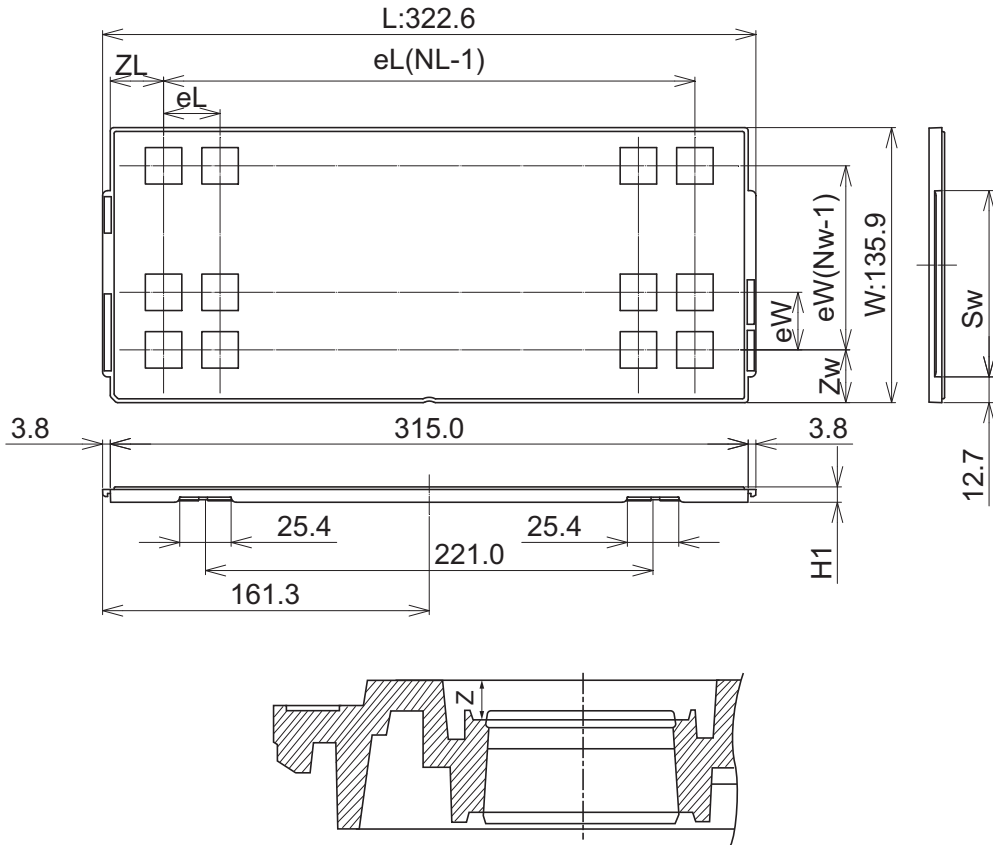

Terminal cross section

NOTE)

1. DIMENSIONS \*\*1\* AND \*\*2\* DO NOT INCLUDE MOLD FLASH.
2. DIMENSION \*\*3\* DOES NOT INCLUDE TRIM OFFSET.

Reference Symbol	Dimension in Millimeters		
	Min	Nom	Max
D	13.9	14.0	14.1
E	13.9	14.0	14.1
A <sub>2</sub>	—	1.4	—
H <sub>D</sub>	15.8	16.0	16.2
H <sub>E</sub>	15.8	16.0	16.2
A	—	—	1.7
A <sub>1</sub>	0.05	0.1	0.15
b <sub>D</sub>	0.15	0.20	0.25
b <sub>1</sub>	—	0.18	—
c	0.09	0.145	0.20
c <sub>1</sub>	—	0.125	—
$\theta$	0°	—	8°
@	—	0.5	—
x	—	—	0.08
y	—	—	0.08
Z <sub>D</sub>	—	1.0	—
Z <sub>E</sub>	—	1.0	—
L	0.35	0.5	0.65
L <sub>1</sub>	—	1.0	—

**Packing Specification  
Tray Outline Drawing  
TQFP14x14x1.4**

Unit: mm

The pin1 is located in the hatching portion.

Tray Code		TQFP14x14x1.4
Position dimension of cells	Z	2.0
	Zw	15.45
	ZL	15.4
	eW	21.0
	eL	20.3
	Sw	92.1
Thickness (mm)	H1	7.62
Number of cells	Nw	6
	NL	15
Maximum storage pcs. IC/Tray		90
Maximum storage pcs. IC/Inner box		720
Material		Carbon PPE
Heat resistant temperature		135°C MAX
JEDEC or Custom		JEDEC
Surface resistance		Less than $1 \times 10^{11} \Omega/\square$

RDK-H-000860

**Packing Specification**  
**Tray Packing**  
**(Tray dry pack)**

H-000531

**Packing Specification**  
**Tape & Reel Outline Drawing**  
**MTE3224H-100P6Q-A**

Unit: mm

The pin1 is located in the hatching portion.

Tape Code		MTE3224H-100P6Q-A
Tape Dimensions (mm)	W	32.0
	P1	24.0
	A0	17.3
	B0	17.3
	K0	1.55
	F	14.2
	D1	2.0
Reel Dimensions (mm)	A	330
	N	100
	W1	33.4
	W2	37.4
Maximum storage No. IC/ Reel		1000
Material		Carbon PS
Surface resistance		Less than $1 \times 10^{11} \Omega/\square$