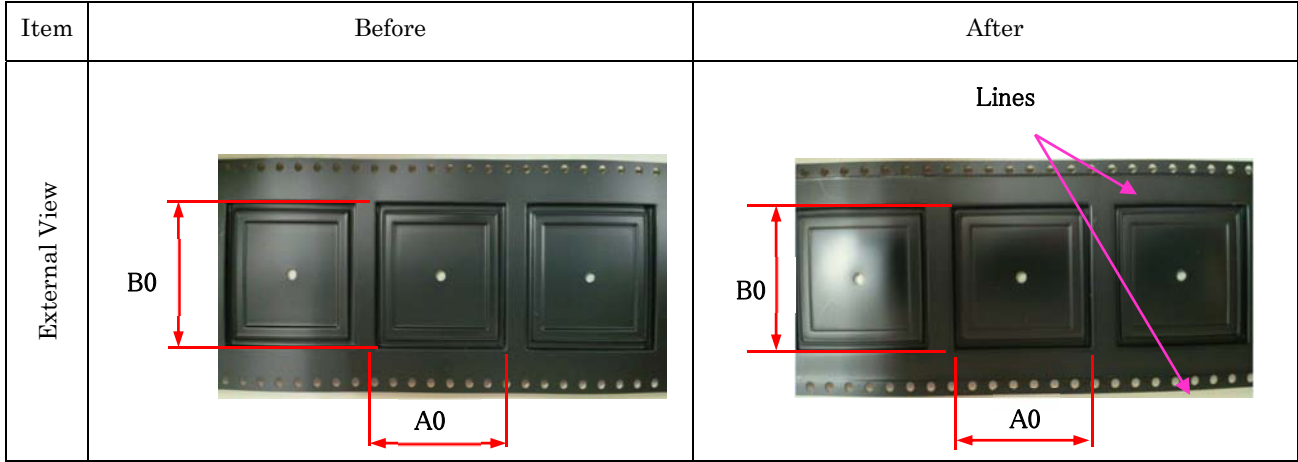

1. Details of Change

[1-1] Change the specification of the carrier tape.

The pocket dimension of designated products shall be changed as such; however, there is no change to a stored quantity, a tape width, and a pocket pitch.

< Contents >

Applied Package	Applied Products	Before			After		
		Old tape model	A0/B0 (mm)	PKG Seat position (mm)	New tape model	A0/B0 (mm)	PKG Seat position (mm)
LQFP 7x7	Ref. to APPENDIX_7-1-A	E16x12-B1CA,	9.95	0	E1612Q07RA	9.50	0
		E16x12-DFCA,	9.95	0			
		TE1612-34P,	9.5/10.8	0			
		TE1612-32P6U	9.95	0			
		MTE1612H-QFP(FP)-7X7	10.36	0.25			
LQFP 10x10	Ref. to APPENDIX_7-1-B	E24x16-B2CA	13.45	0	E2416Q10RA	12.50	0
		MTE2416H-64P6Q-A	13.00				
LQFP 12x12	Ref. to APPENDIX_7-1-C	E24*20-B3CA	15.45	0	E2420Q12RA	14.50	0
		MTE2420H-80P6Q-A	15.00				
LQFP 14x14	Ref. to APPENDIX_7-1-D	E24*24-AKCA	16.50	0	E2424Q14RA	16.50	0
		E24*24-DGCA	16.50				
LQFP 16x16	Ref. to APPENDIX_7-1-E	TE3224-17P	19.45	0	E3224Q16RA	18.50	0
LQFP 20x20	Ref. to APPENDIX_7-1-F	E44*32-B5CA	23.45	0	E4432Q20RA	22.50	0
		MTE4432H-144P6Q-A	23.3				
LQFP 24x24	Ref. to APPENDIX_7-1-G	E44*32-AZCA	27.45	0	E4432Q24RA	26.50	0
		TE4432-6P	27.45