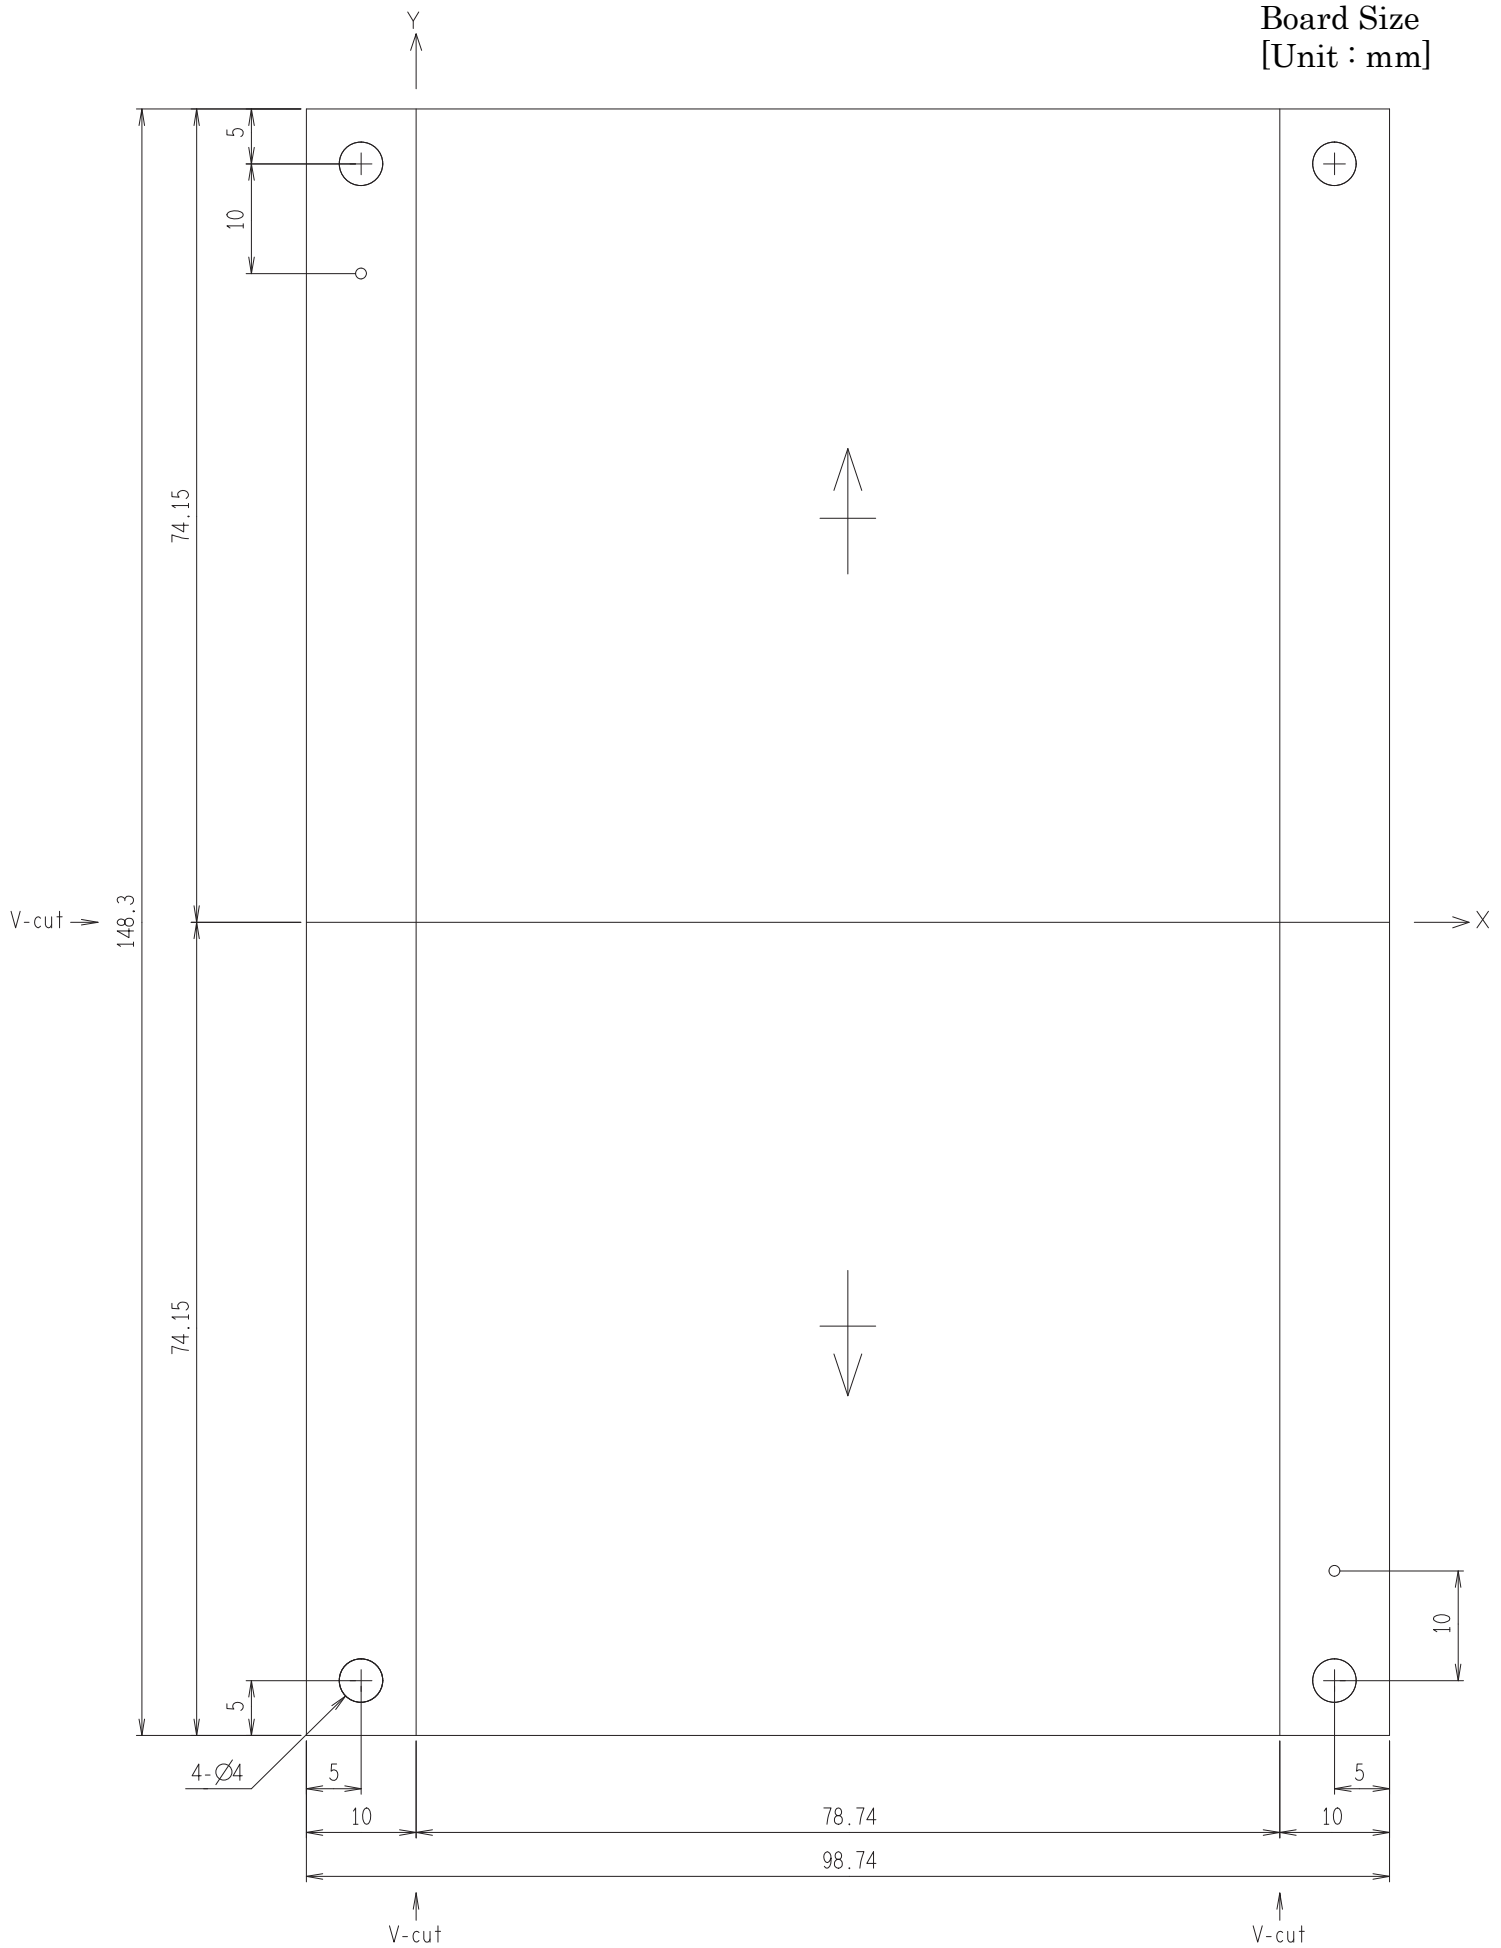

Board Size  
[Unit : mm]

RX72T CPU Card (RTK0EMX990C00000BJ)  
PWB Pattern Drawing

Component side view

Board Size  
[Unit : mm]

R12TU0059EJ0100

Board Size  
[Unit : mm]