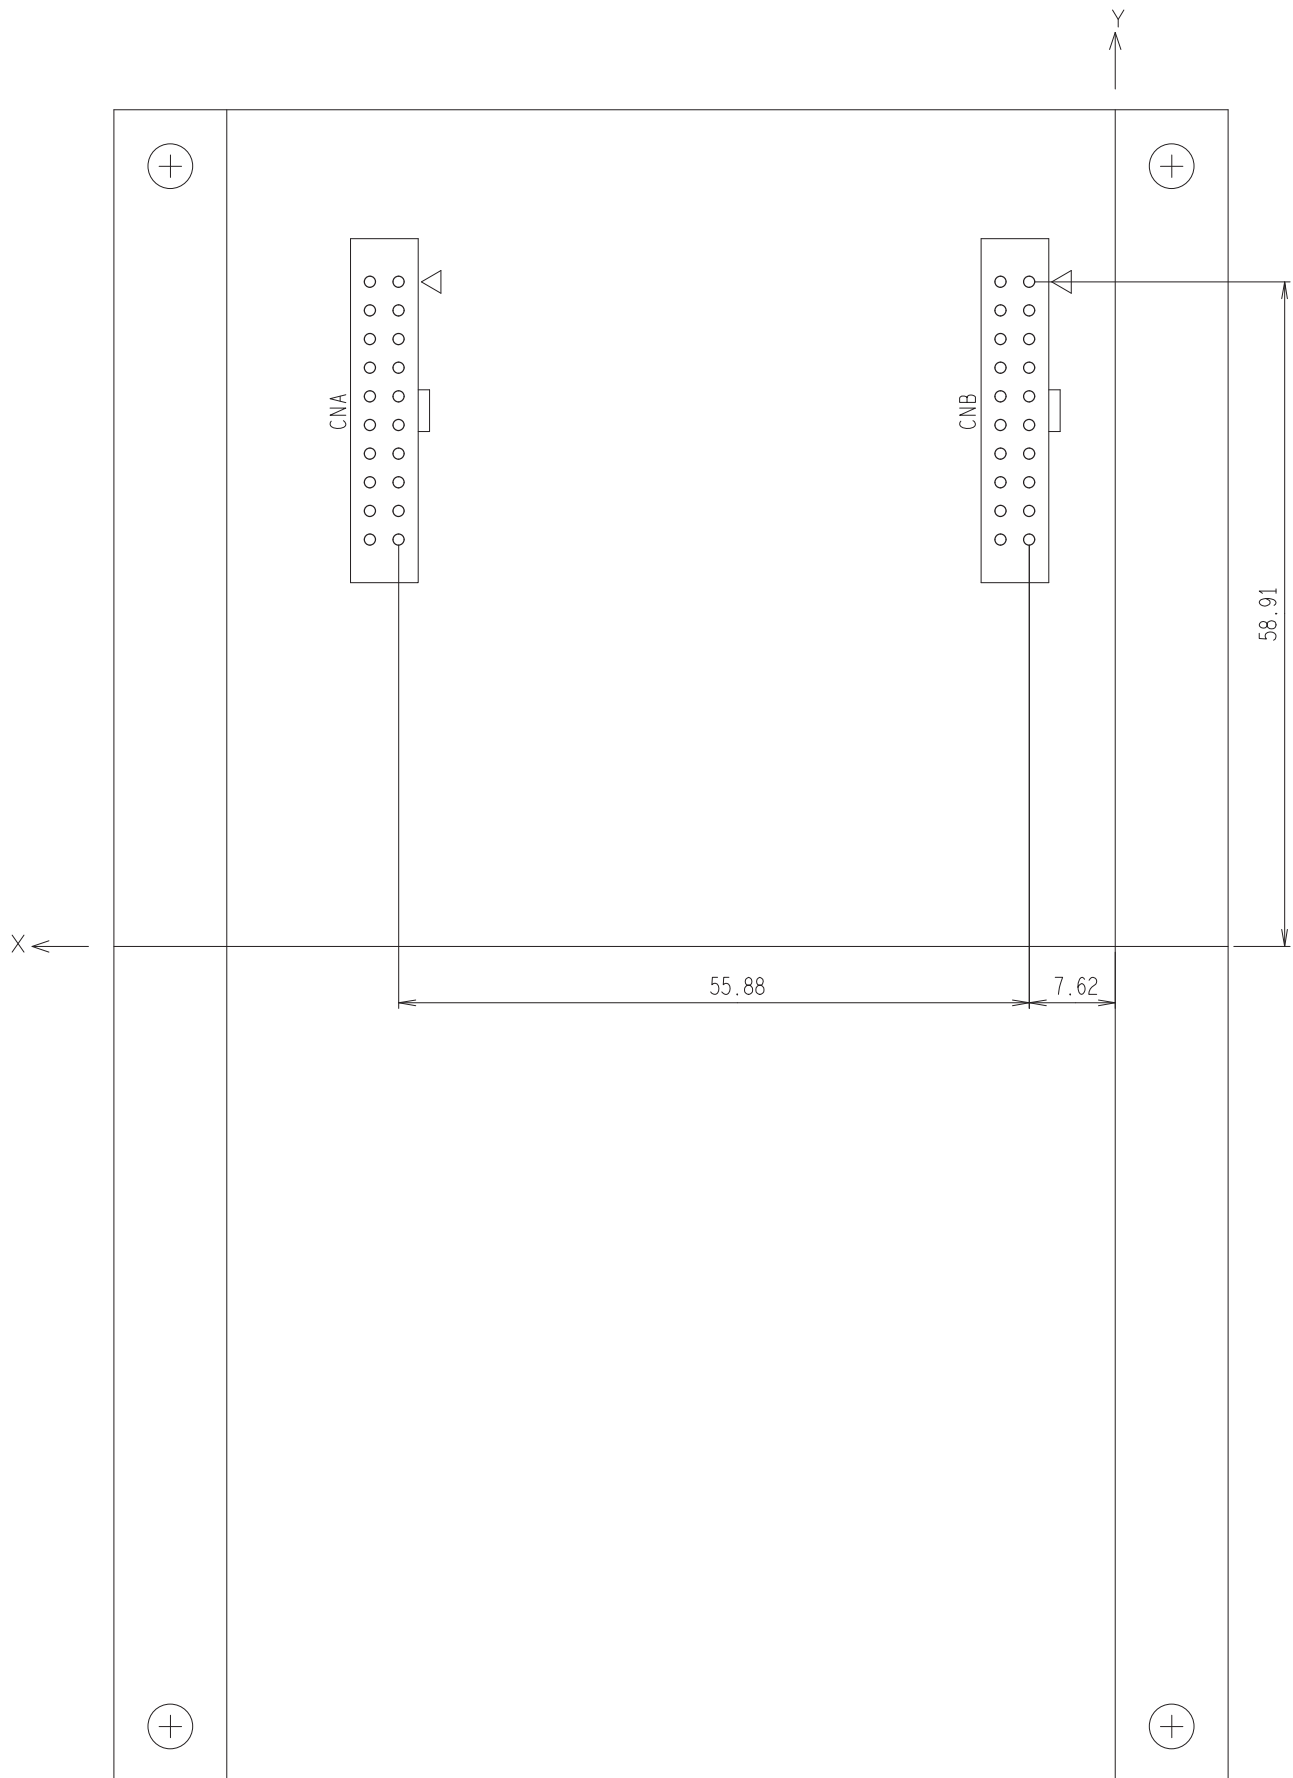

Board Size  
[Unit : mm]

RX72T CPU Card (RTK0EMX990C00000BJ)  
PWB Pattern Drawing

Component side view

Board Size  
[Unit : mm]

R12TU0059EJ0100

Board Size  
[Unit : mm]