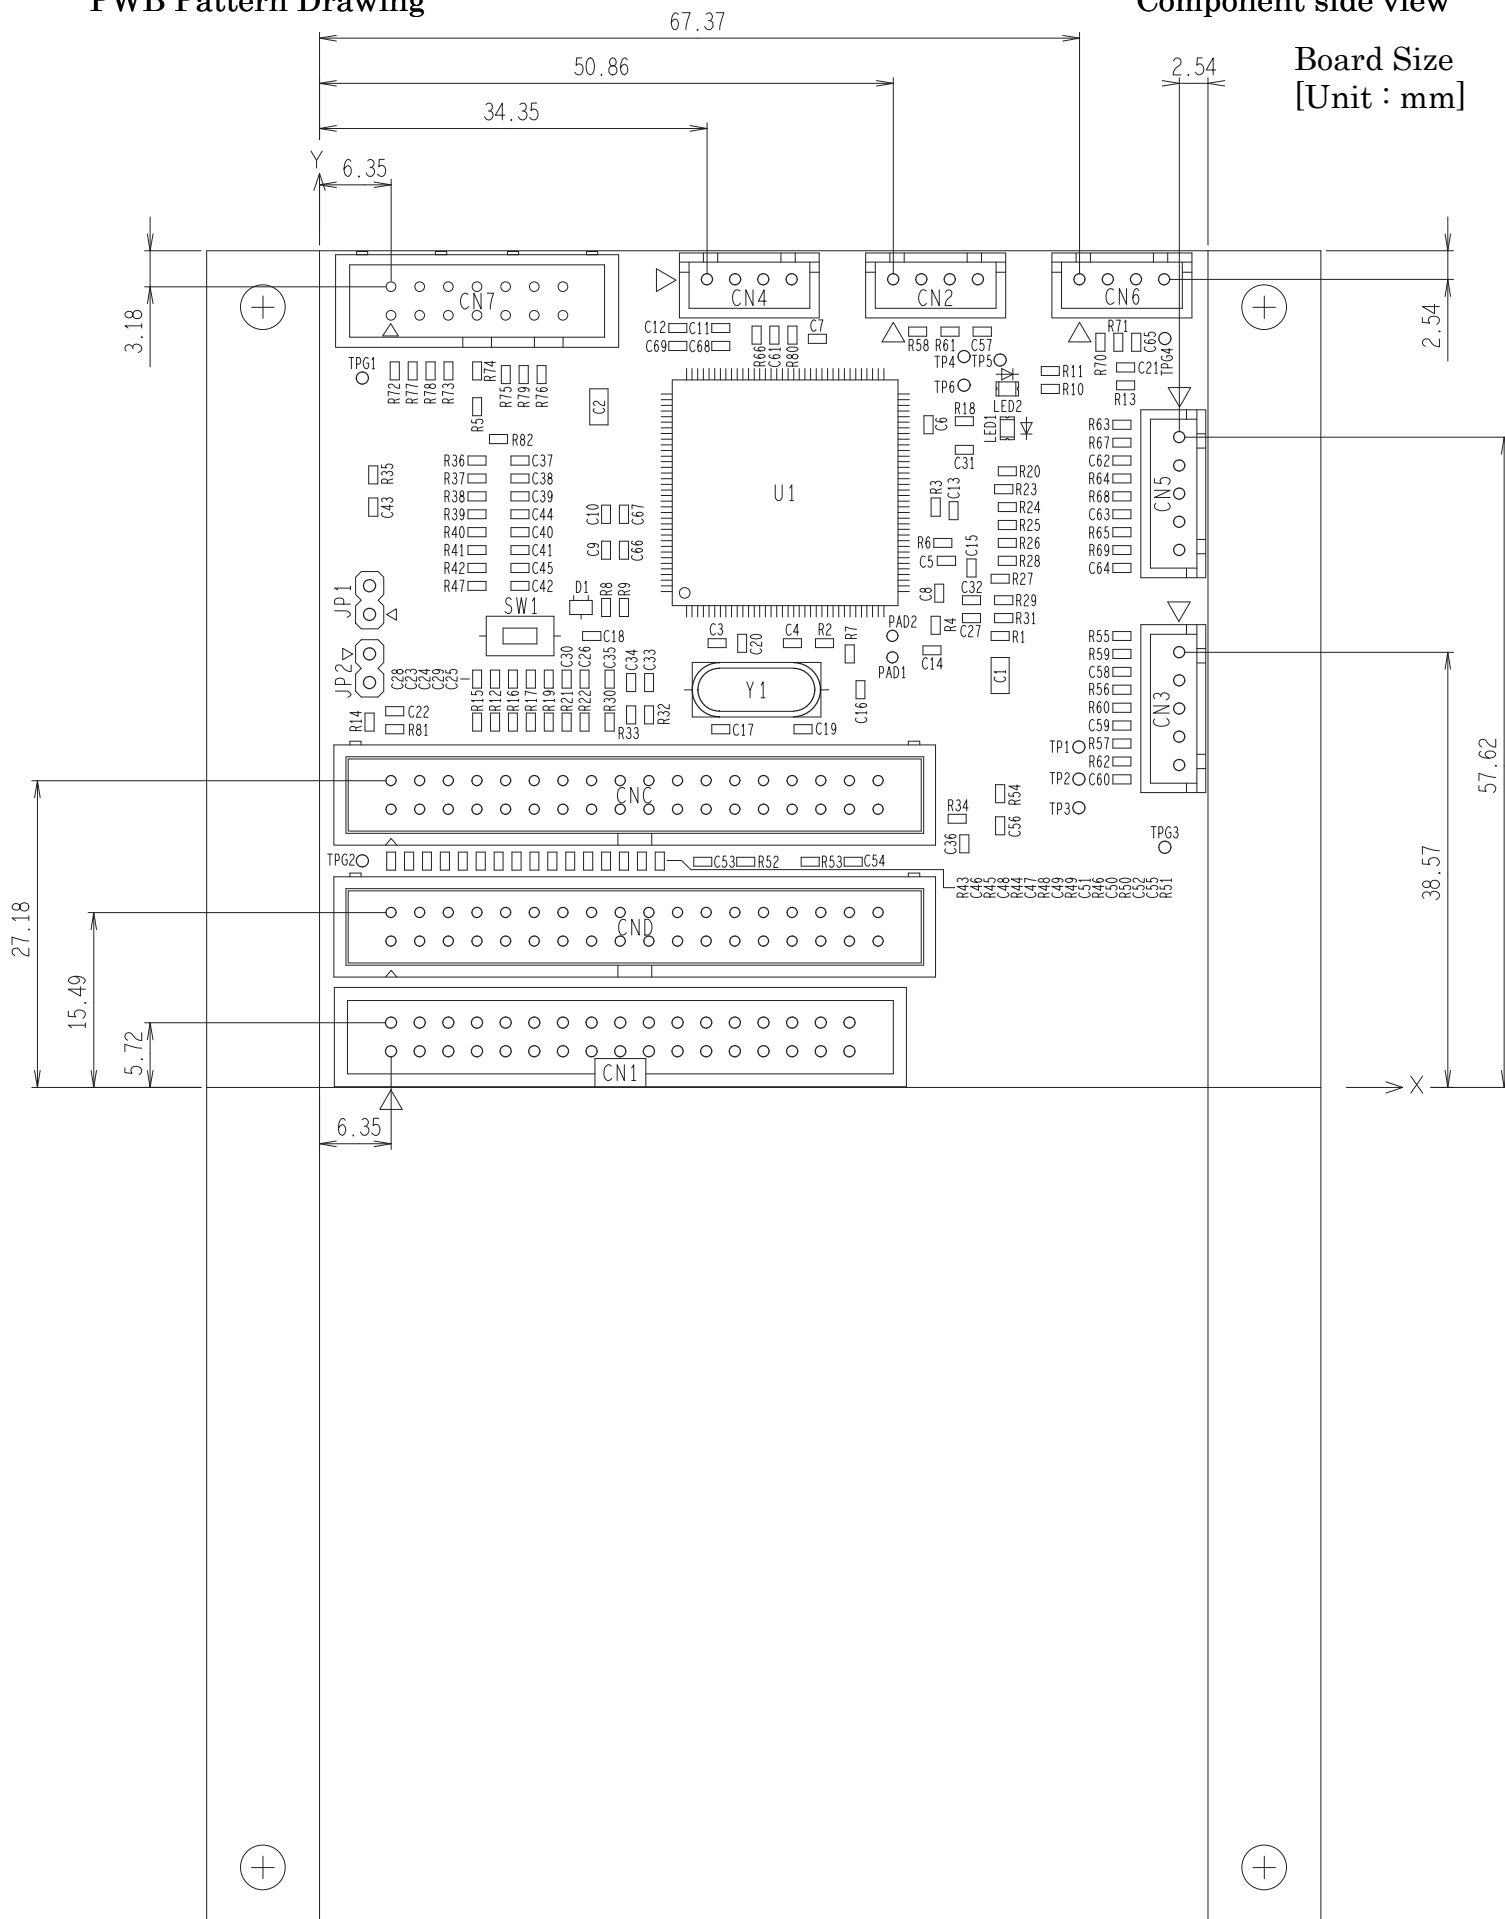

Board Size  
[Unit : mm]

RX72T CPU Card (RTK0EMX990C00000BJ)  
PWB Pattern Drawing

Component side view

Board Size  
[Unit : mm]

R12TU0059EJ0100

Board Size  
[Unit : mm]